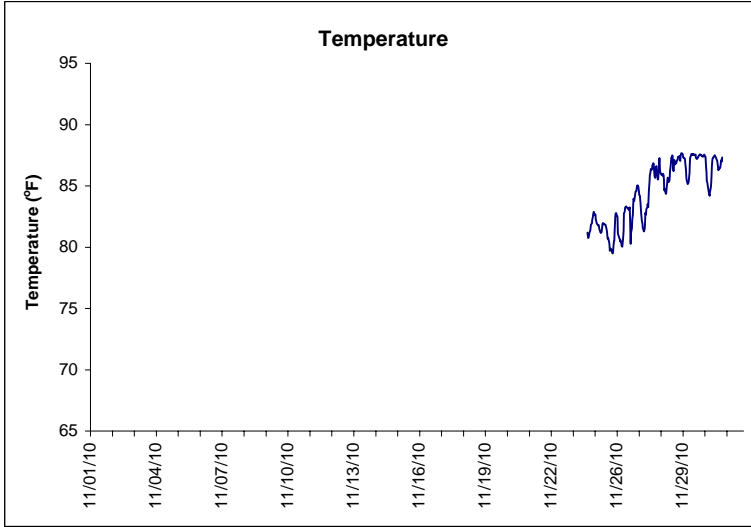

Horseshoe Beach Lease Area, Dixie County
November 2009

▲ Monitoring Equipment Exchanged (sonde deployment)

Note: QA/QC limited to data deletion based on sonde error codes and pre- / post-calibration notes.