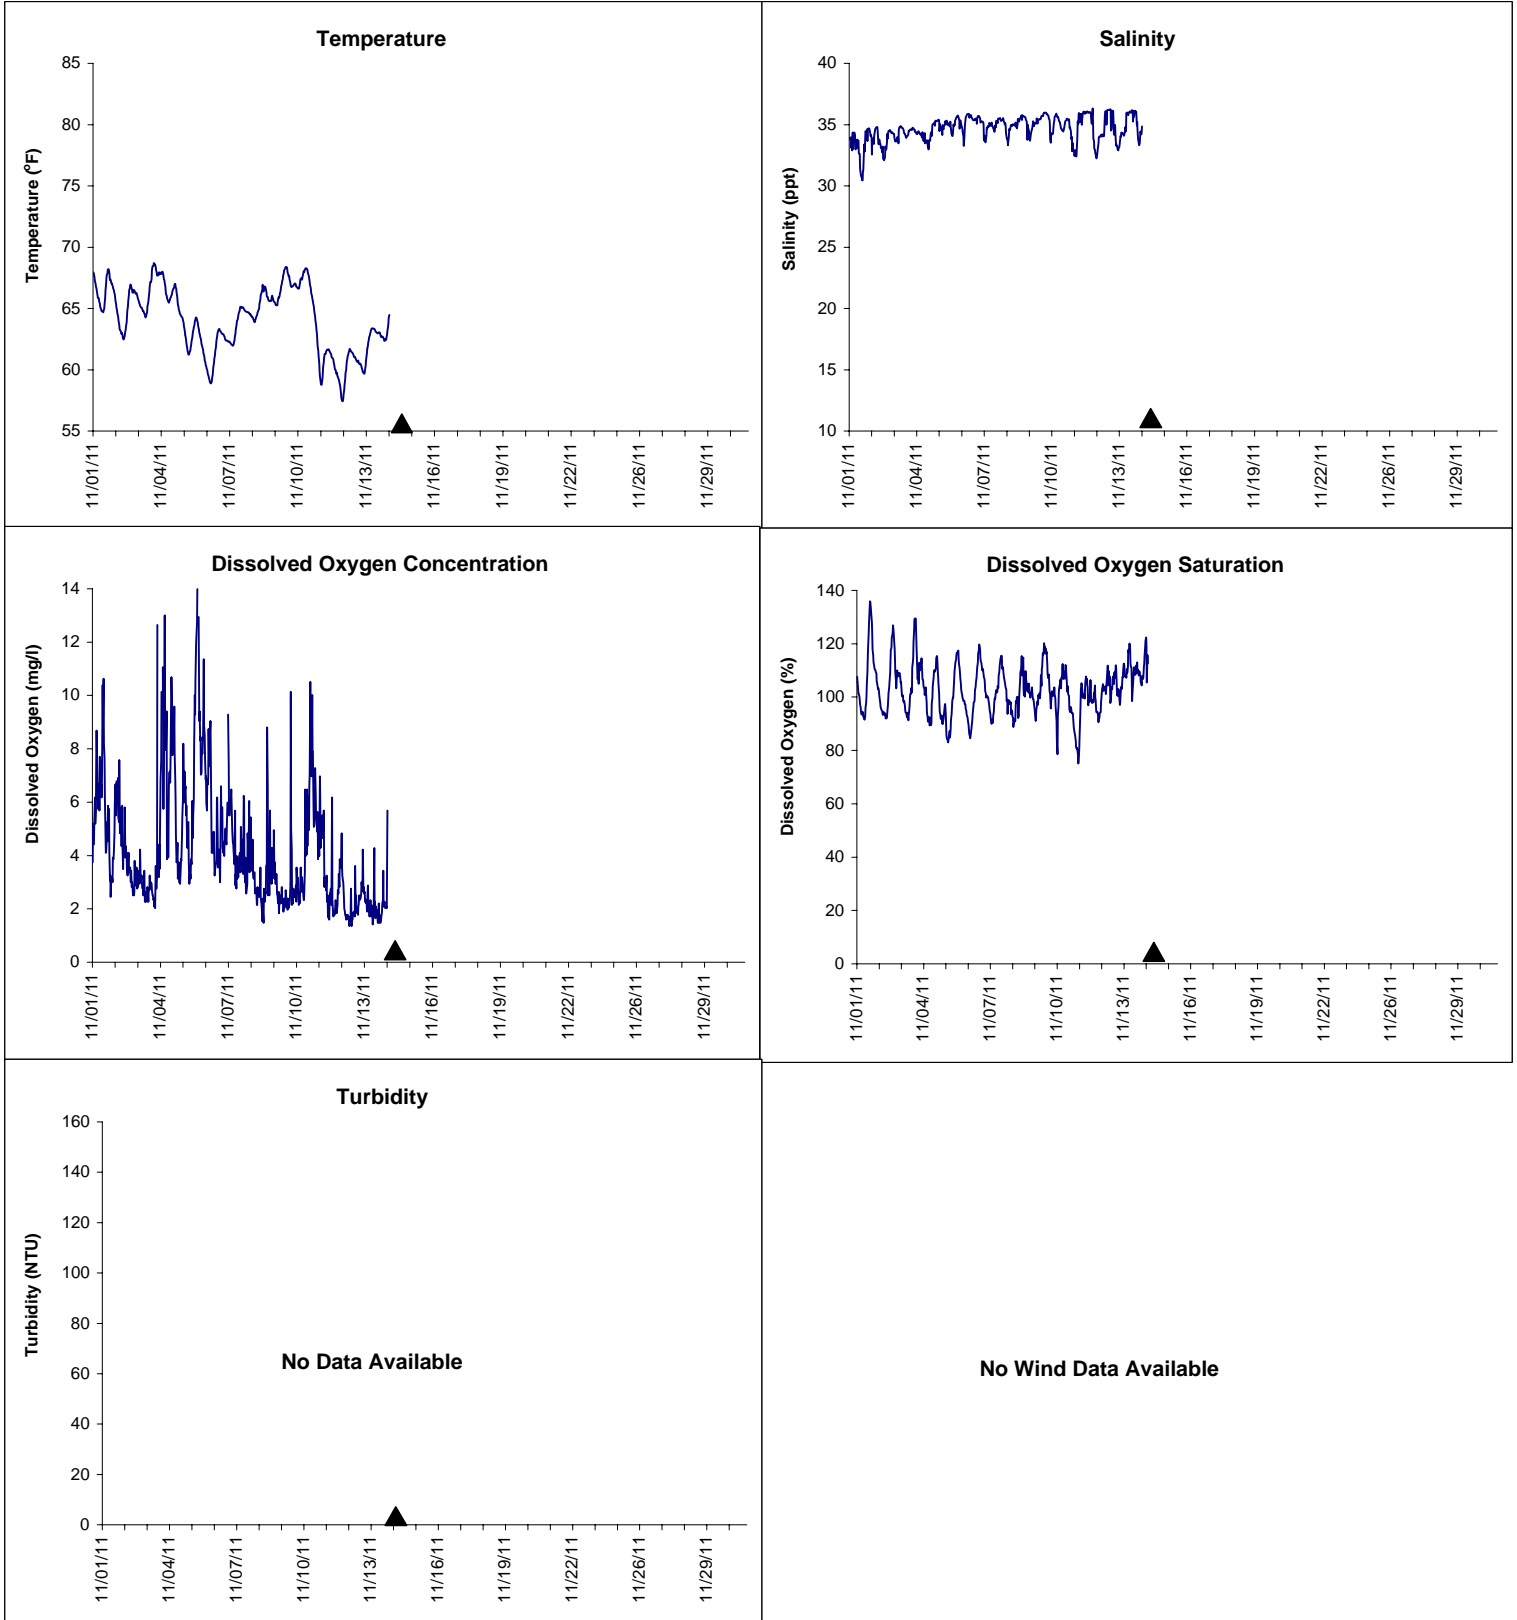

## Horseshoe Beach Lease Area, Dixie County November 2011

No Data available Through December 31, 2011

▲ Monitoring Equipment Exchanged (sonde deployment)

**Note:** QA/QC limited to data deletion based on sonde error codes and pre- / post-calibration notes.