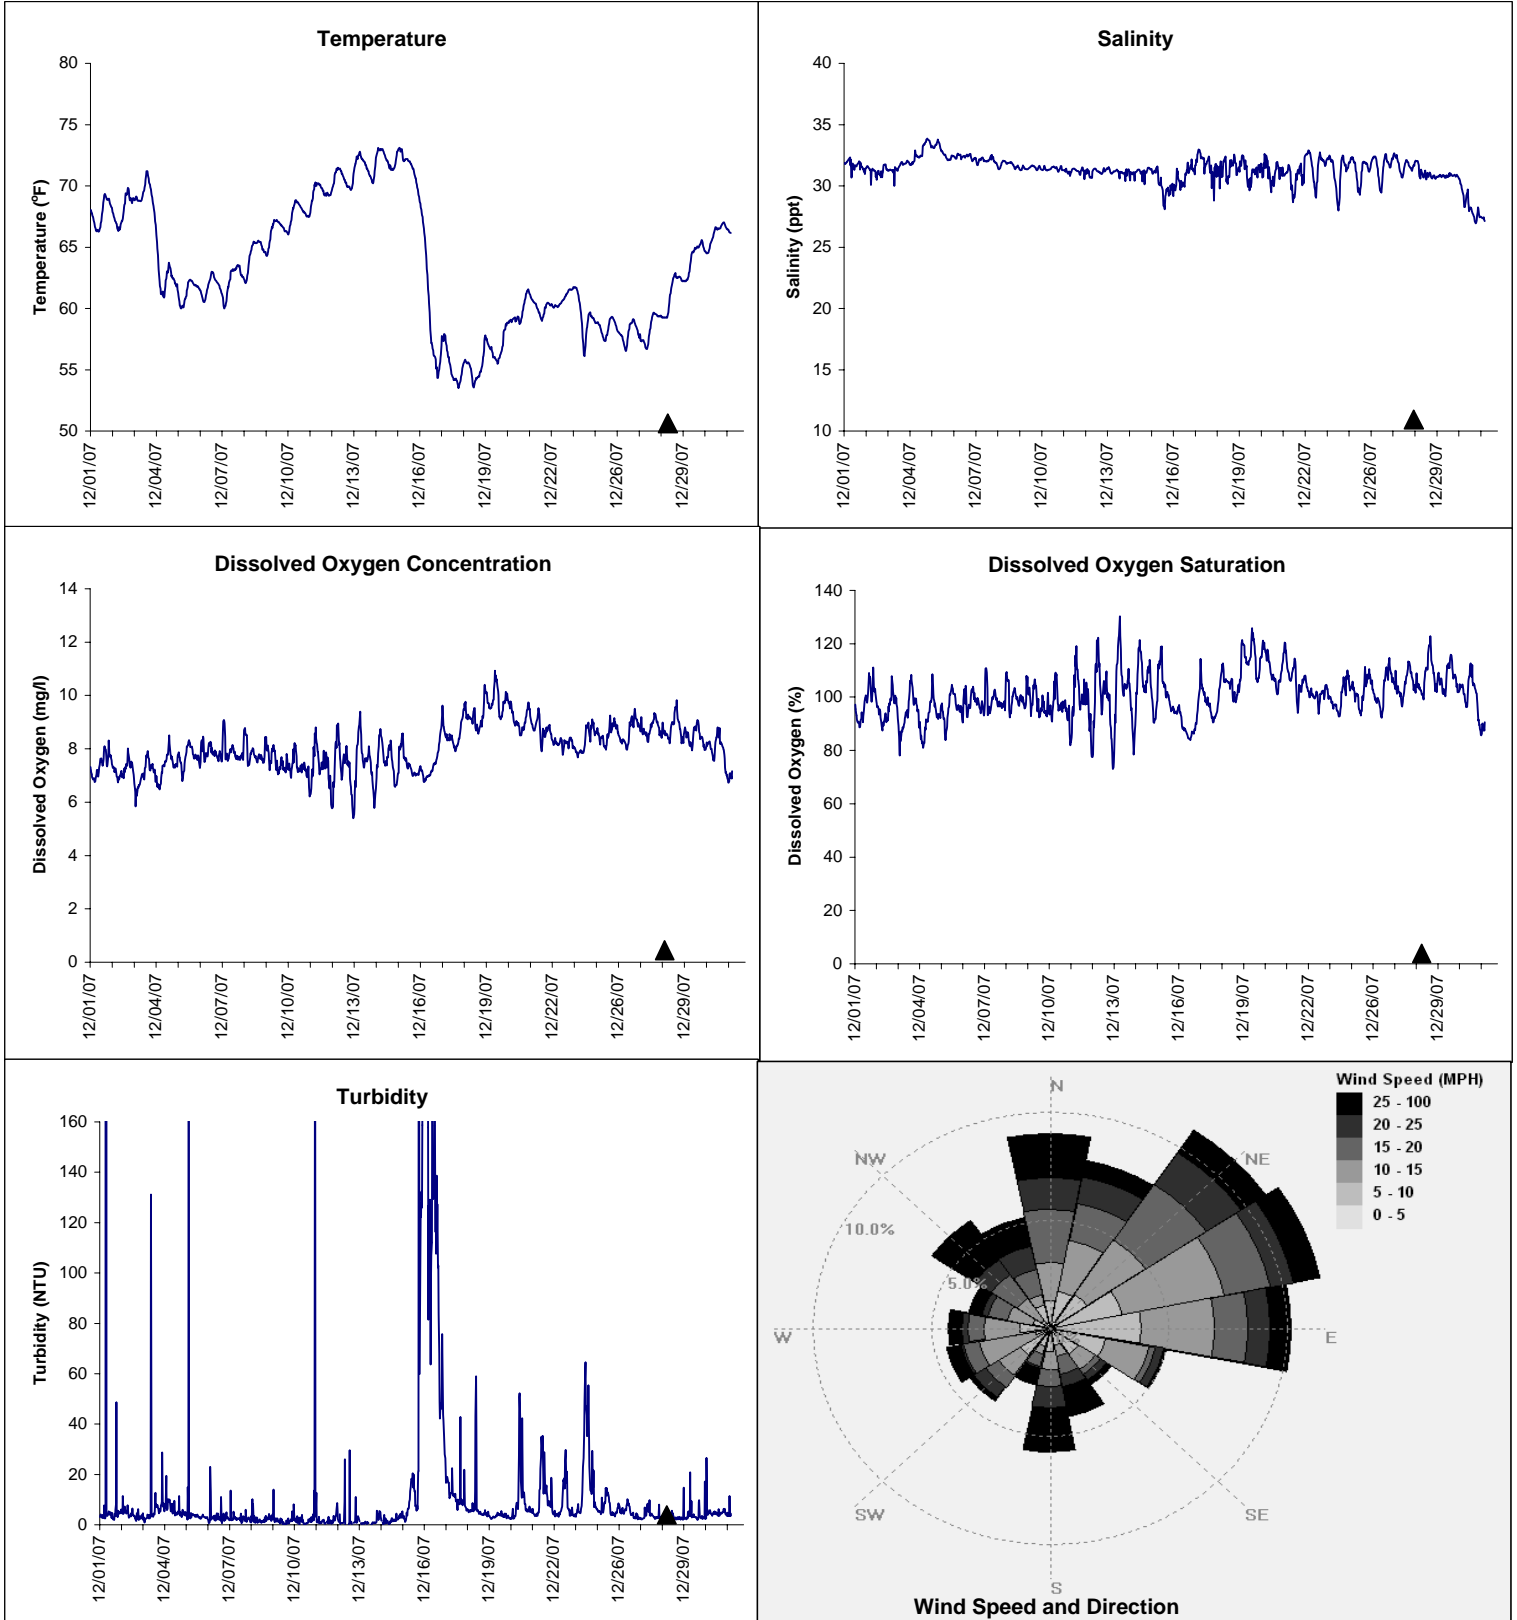

# Horseshoe Beach Lease Area, Dixie County

## December 2007

▲ Monitoring Equipment Exchanged (sonde deployment)

**Note:** QA/QC limited to data deletion based on sonde error codes and pre- / post-calibration notes.