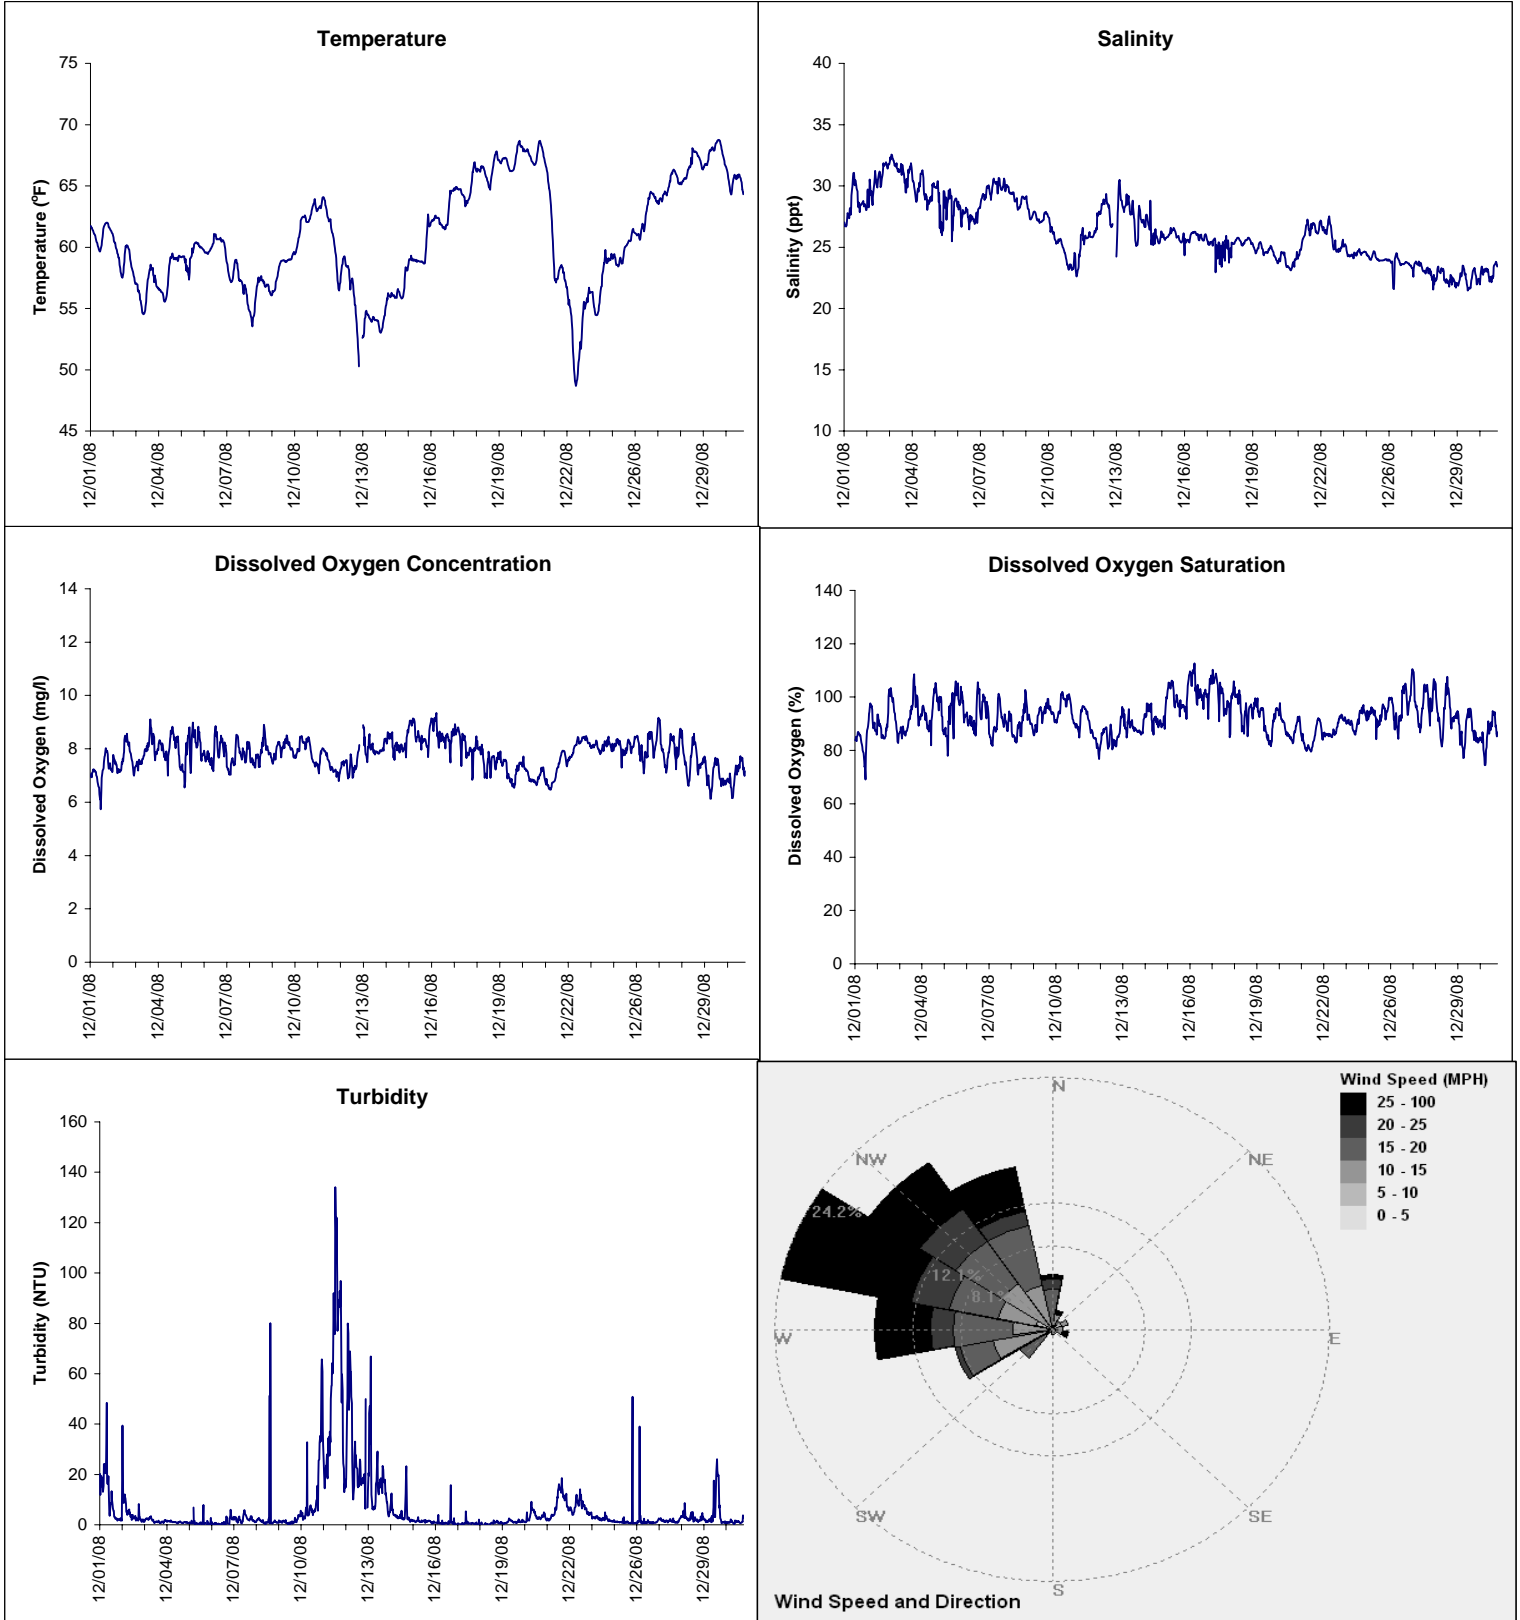

Horseshoe Beach Lease Area, Dixie County

December 2008

▲ Monitoring Equipment Exchanged (sonde deployment)

Note: QA/QC limited to data deletion based on sonde error codes and pre- / post-calibration notes.