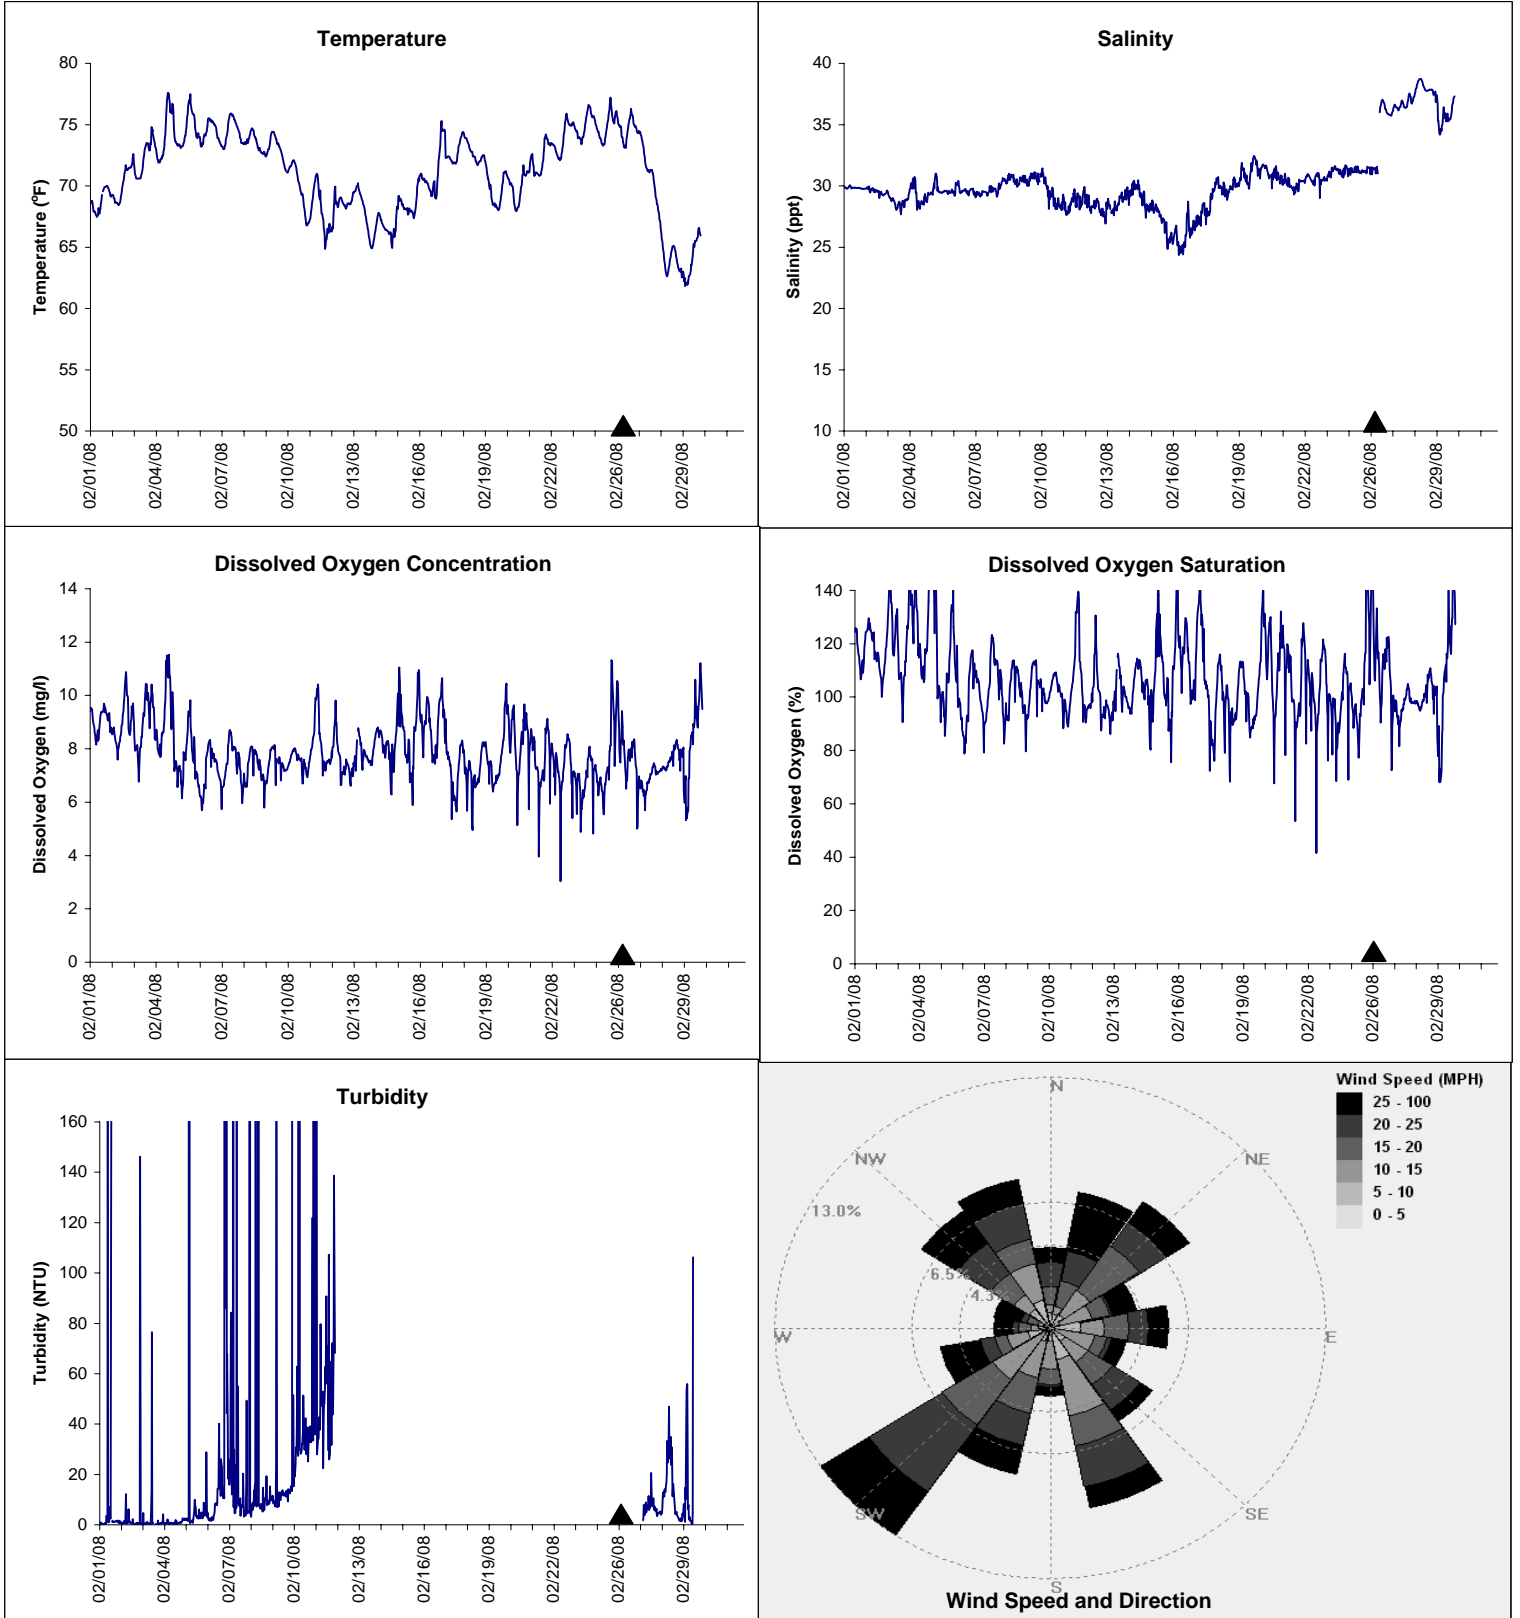

# Indian River Lease Area, Indian River County

## February 2008

▲ Monitoring Equipment Exchanged (sonde deployment)

**Note:** QA/QC limited to data deletion based on sonde error codes and pre- / post-calibration notes.