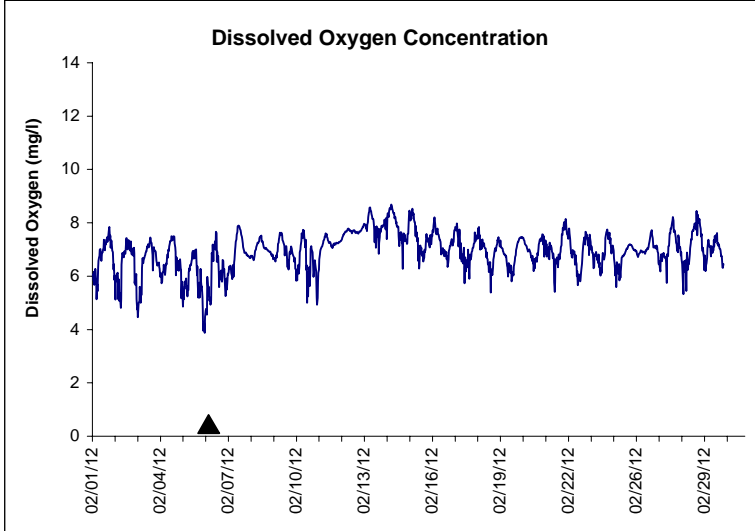

**Indian River Lease Area, Indian River County  
February 2012**

**No Wind Data Available**

▲ Monitoring Equipment Exchanged (sonde deployment)

**Note:** QA/QC limited to data deletion based on sonde error codes and pre- / post-calibration notes.