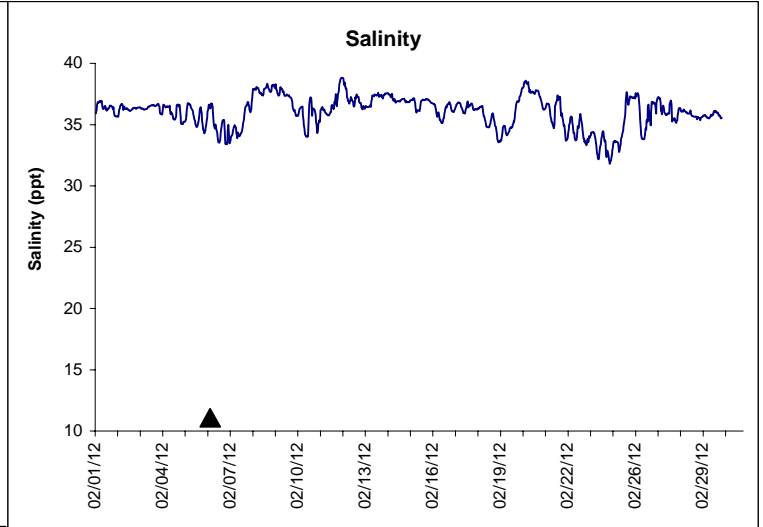

**Indian River Lease Area, Indian River County  
February 2012**

**No Wind Data Available**

▲ Monitoring Equipment Exchanged (sonde deployment)

**Note:** QA/QC limited to data deletion based on sonde error codes and pre- / post-calibration notes.