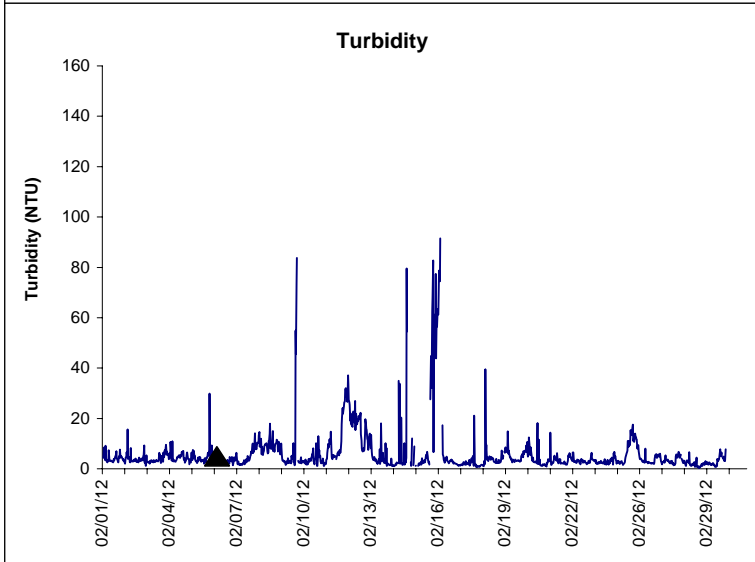

**Indian River Lease Area, Indian River County  
February 2012**

**No Wind Data Available**

▲ Monitoring Equipment Exchanged (sonde deployment)

**Note:** QA/QC limited to data deletion based on sonde error codes and pre- / post-calibration notes.