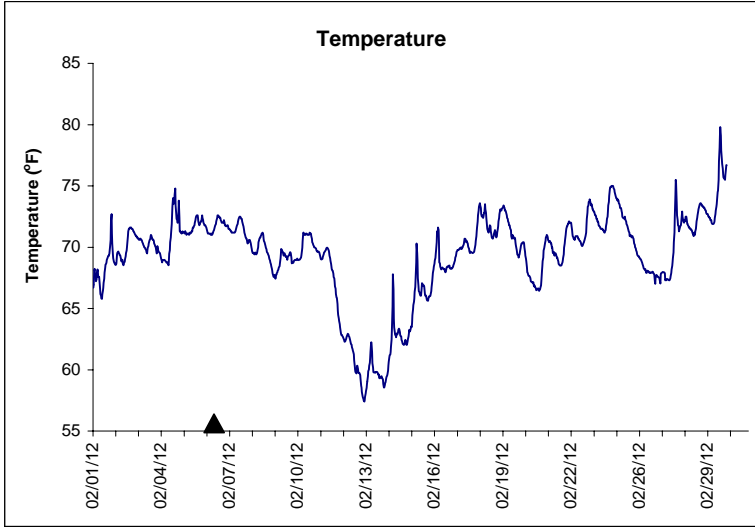

**Indian River Lease Area, Indian River County  
February 2012**

**No Wind Data Available**

▲ Monitoring Equipment Exchanged (sonde deployment)

**Note:** QA/QC limited to data deletion based on sonde error codes and pre- / post-calibration notes.