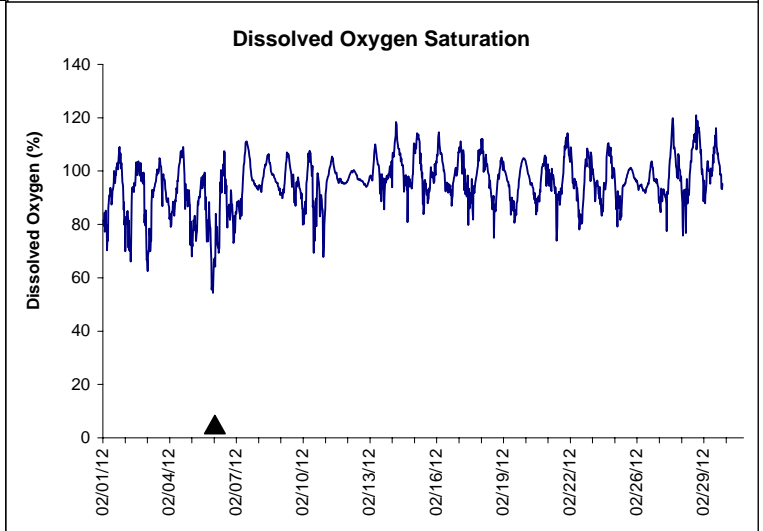

**Indian River Lease Area, Indian River County  
February 2012**

**No Wind Data Available**

▲ Monitoring Equipment Exchanged (sonde deployment)

**Note:** QA/QC limited to data deletion based on sonde error codes and pre- / post-calibration notes.