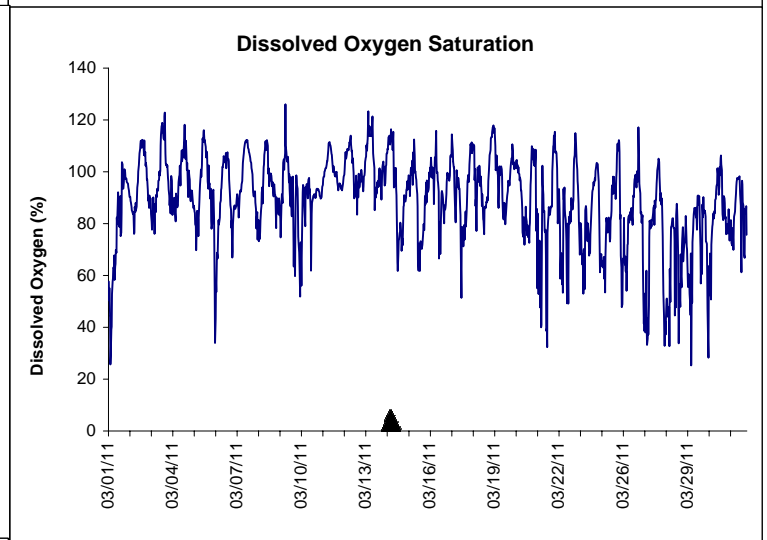

Indian River Lease Area, Indian River County March 2011

No Wind Data Available

▲ Monitoring Equipment Exchanged (sonde deployment)

Note: QA/QC limited to data deletion based on sonde error codes and pre- / post-calibration notes.