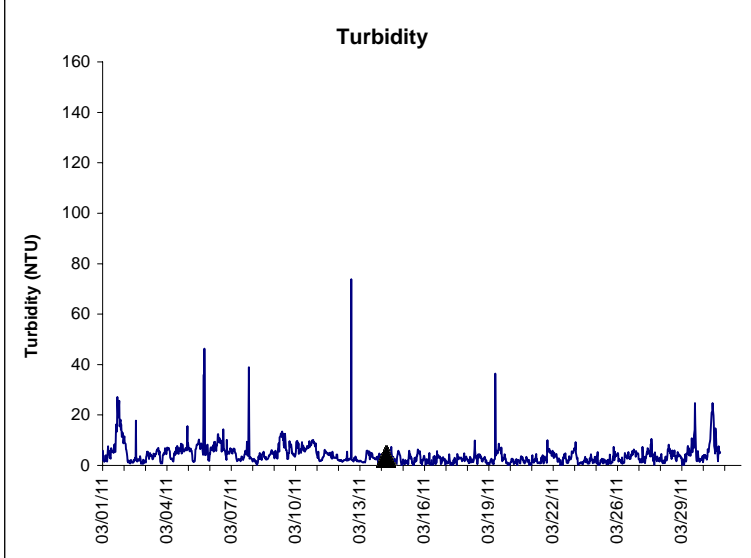

Indian River Lease Area, Indian River County March 2011

No Wind Data Available

▲ Monitoring Equipment Exchanged (sonde deployment)

Note: QA/QC limited to data deletion based on sonde error codes and pre- / post-calibration notes.