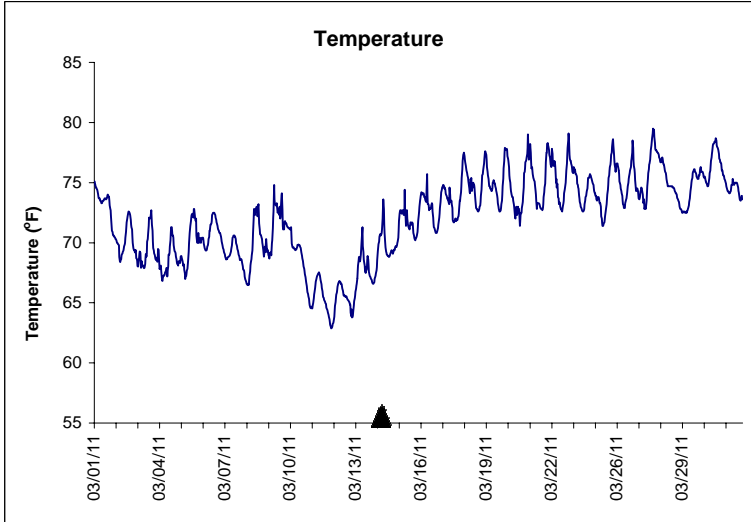

Indian River Lease Area, Indian River County March 2011

No Wind Data Available

▲ Monitoring Equipment Exchanged (sonde deployment)

Note: QA/QC limited to data deletion based on sonde error codes and pre- / post-calibration notes.