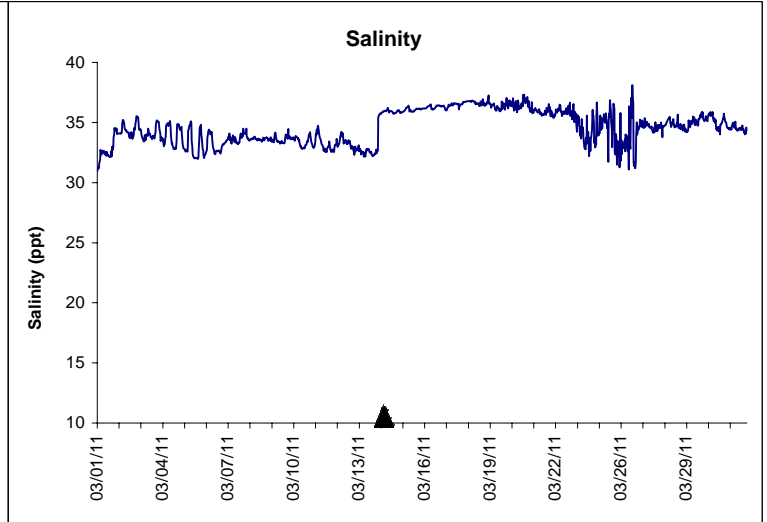

Indian River Lease Area, Indian River County March 2011

No Wind Data Available

▲ Monitoring Equipment Exchanged (sonde deployment)

Note: QA/QC limited to data deletion based on sonde error codes and pre- / post-calibration notes.