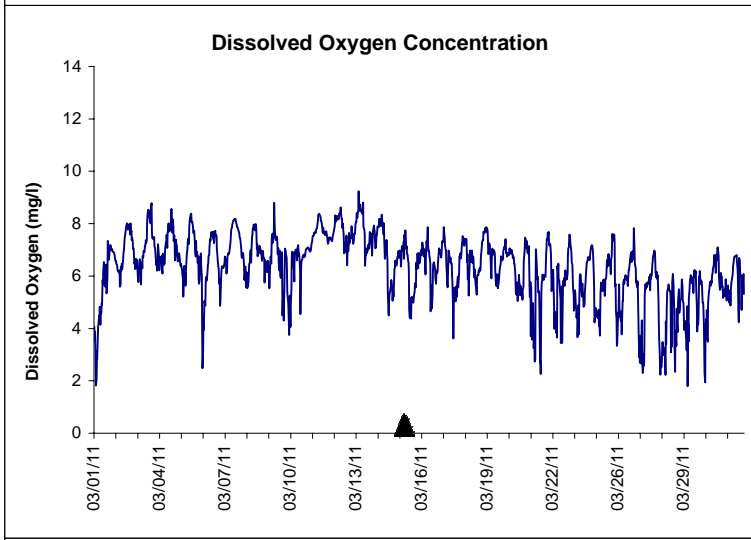

Indian River Lease Area, Indian River County March 2011

No Wind Data Available

▲ Monitoring Equipment Exchanged (sonde deployment)

Note: QA/QC limited to data deletion based on sonde error codes and pre- / post-calibration notes.