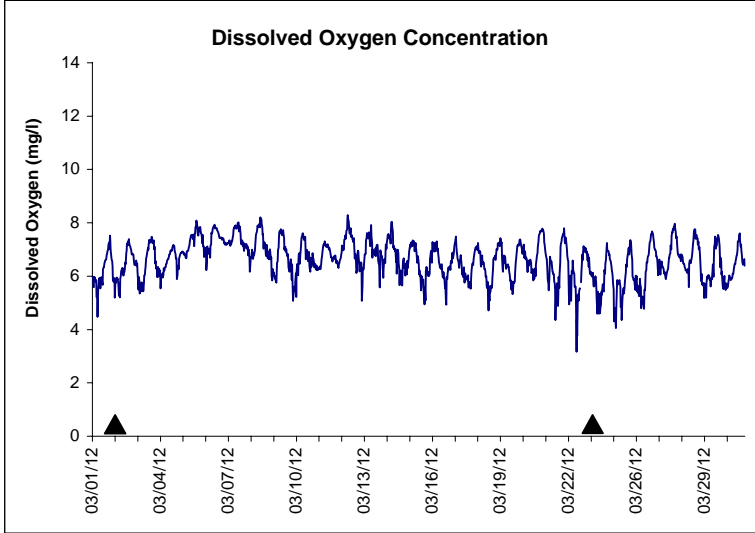

Indian River Lease Area, Indian River County March 2012

No Wind Data Available

▲ Monitoring Equipment Exchanged (sonde deployment)

Note: QA/QC limited to data deletion based on sonde error codes and pre- / post-calibration notes.