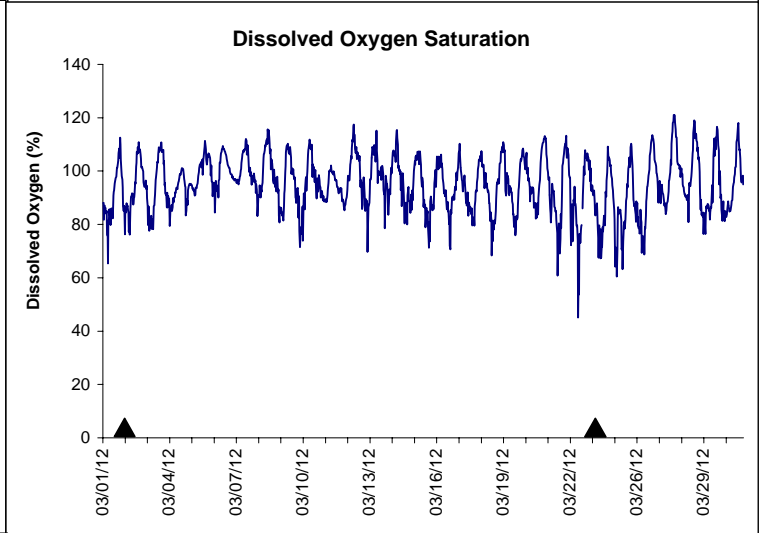

Indian River Lease Area, Indian River County March 2012

No Wind Data Available

▲ Monitoring Equipment Exchanged (sonde deployment)

Note: QA/QC limited to data deletion based on sonde error codes and pre- / post-calibration notes.