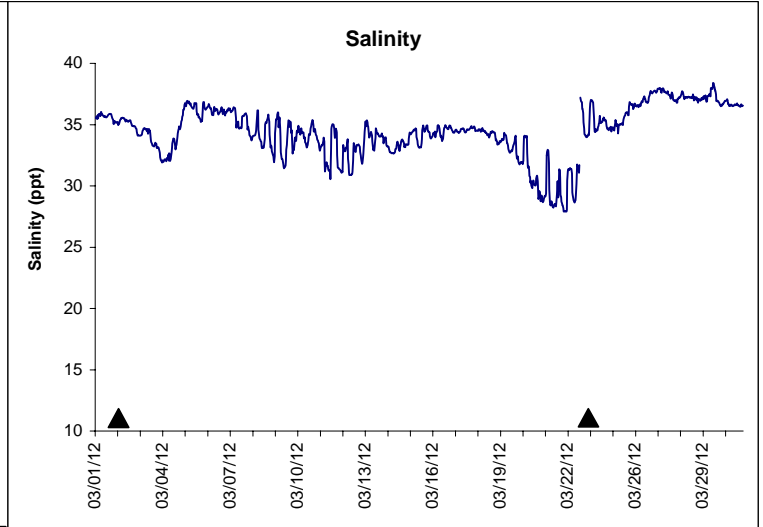

Indian River Lease Area, Indian River County March 2012

No Wind Data Available

▲ Monitoring Equipment Exchanged (sonde deployment)

Note: QA/QC limited to data deletion based on sonde error codes and pre- / post-calibration notes.