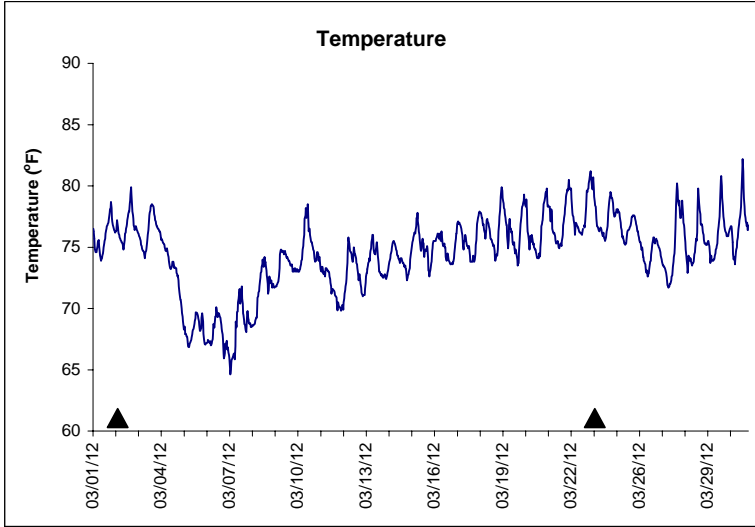

Indian River Lease Area, Indian River County March 2012

No Wind Data Available

▲ Monitoring Equipment Exchanged (sonde deployment)

Note: QA/QC limited to data deletion based on sonde error codes and pre- / post-calibration notes.