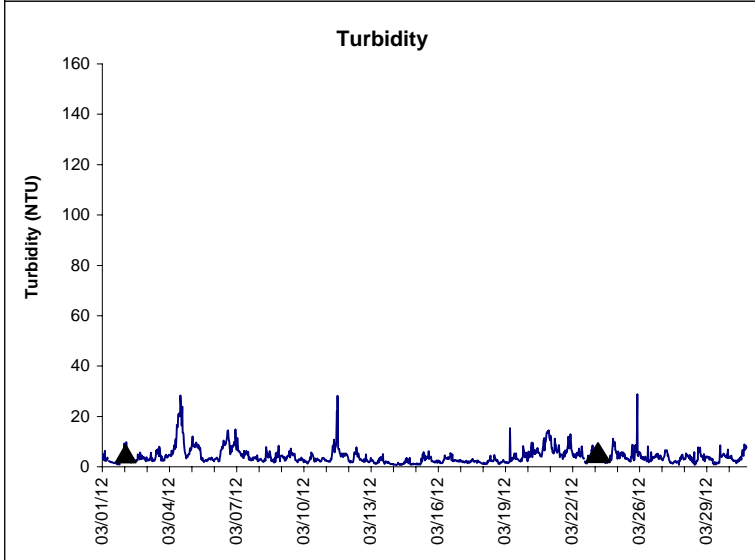

Indian River Lease Area, Indian River County March 2012

No Wind Data Available

▲ Monitoring Equipment Exchanged (sonde deployment)

Note: QA/QC limited to data deletion based on sonde error codes and pre- / post-calibration notes.