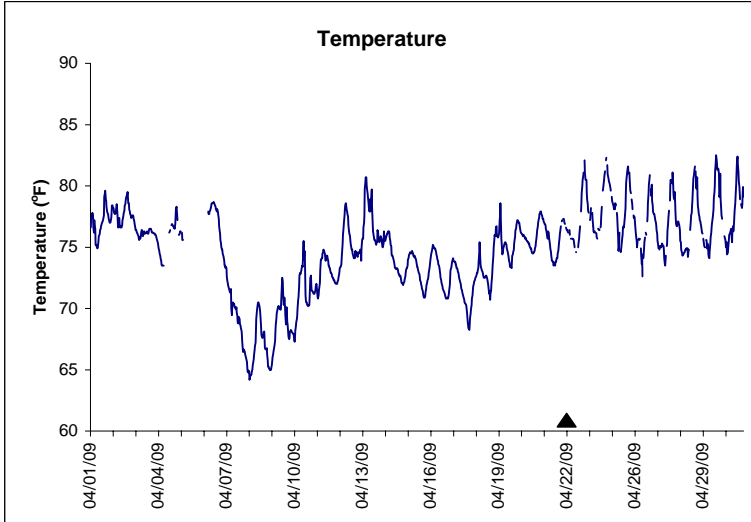

Indian River Lease Area, Indian River County  
April 2009

No Wind Data

▲ Monitoring Equipment Exchanged (sonde deployment)

Note: QA/QC limited to data deletion based on sonde error codes and pre- / post-calibration notes.