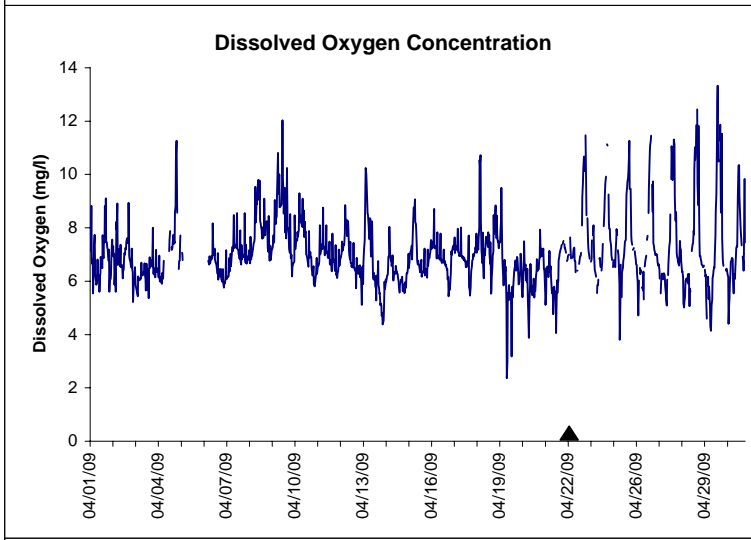

Indian River Lease Area, Indian River County  
April 2009

No Wind Data

▲ Monitoring Equipment Exchanged (sonde deployment)

Note: QA/QC limited to data deletion based on sonde error codes and pre- / post-calibration notes.