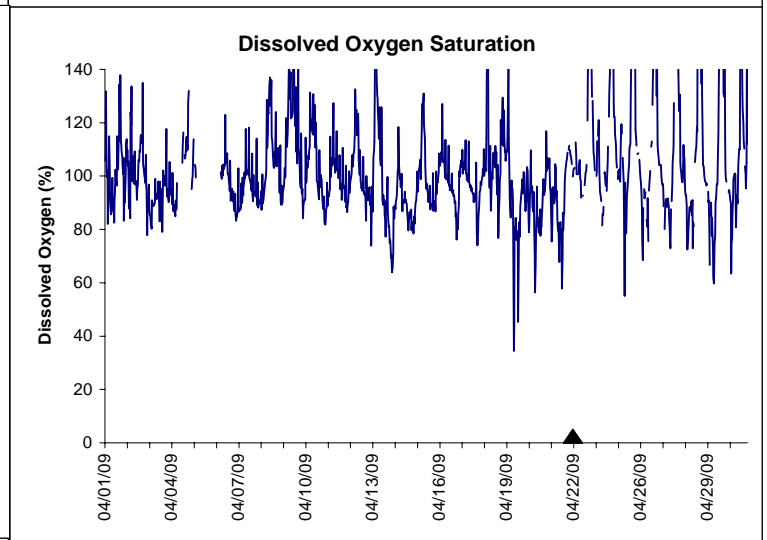

Indian River Lease Area, Indian River County  
April 2009

No Wind Data

▲ Monitoring Equipment Exchanged (sonde deployment)

Note: QA/QC limited to data deletion based on sonde error codes and pre- / post-calibration notes.