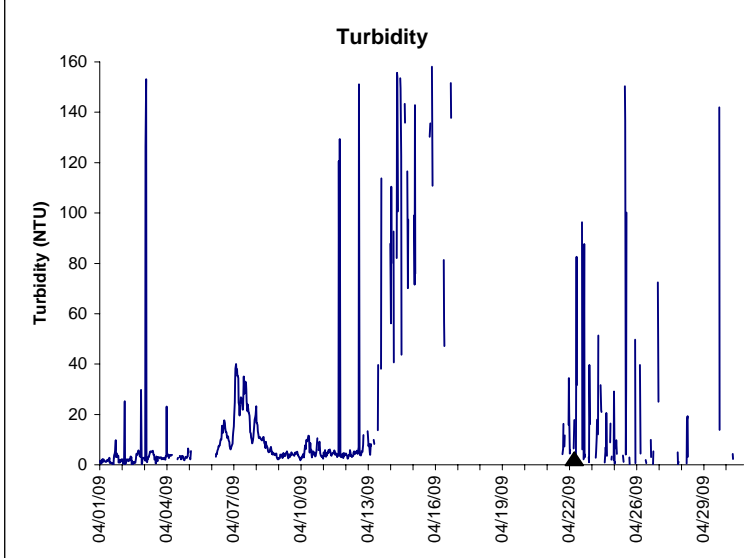

Indian River Lease Area, Indian River County  
April 2009

No Wind Data

▲ Monitoring Equipment Exchanged (sonde deployment)

Note: QA/QC limited to data deletion based on sonde error codes and pre- / post-calibration notes.