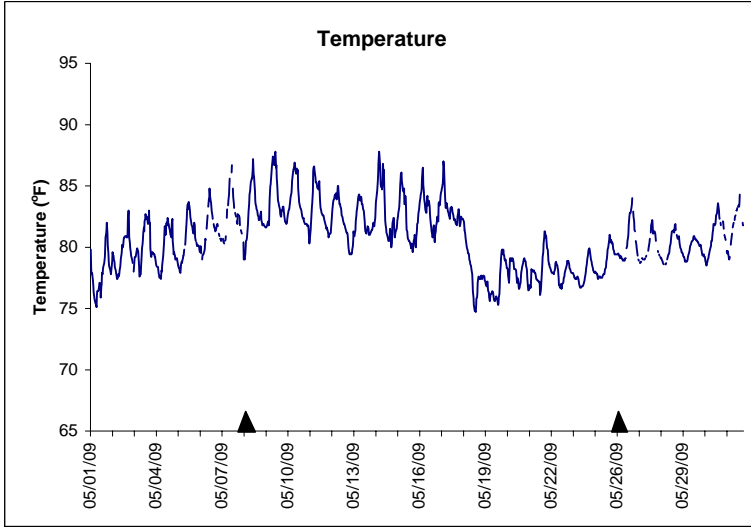

Indian River Lease Area, Indian River County May 2009

No Wind Data

▲ Monitoring Equipment Exchanged (sonde deployment)

Note: QA/QC limited to data deletion based on sonde error codes and pre- / post-calibration notes.