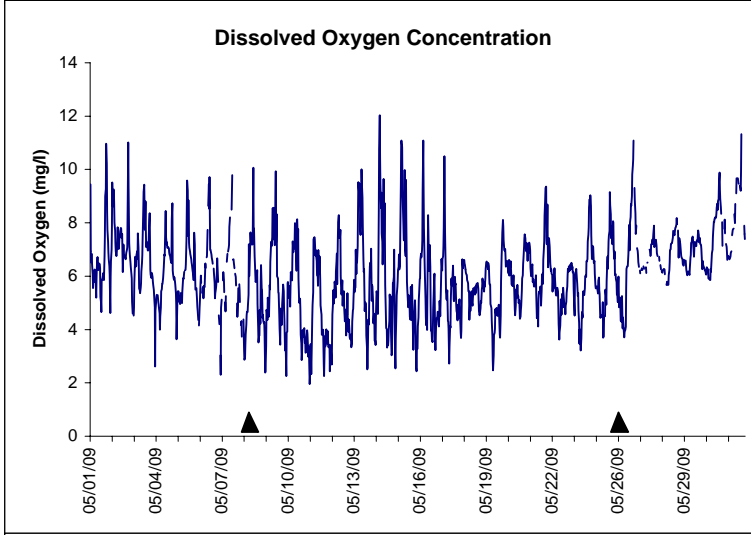

Indian River Lease Area, Indian River County May 2009

No Wind Data

▲ Monitoring Equipment Exchanged (sonde deployment)

Note: QA/QC limited to data deletion based on sonde error codes and pre- / post-calibration notes.