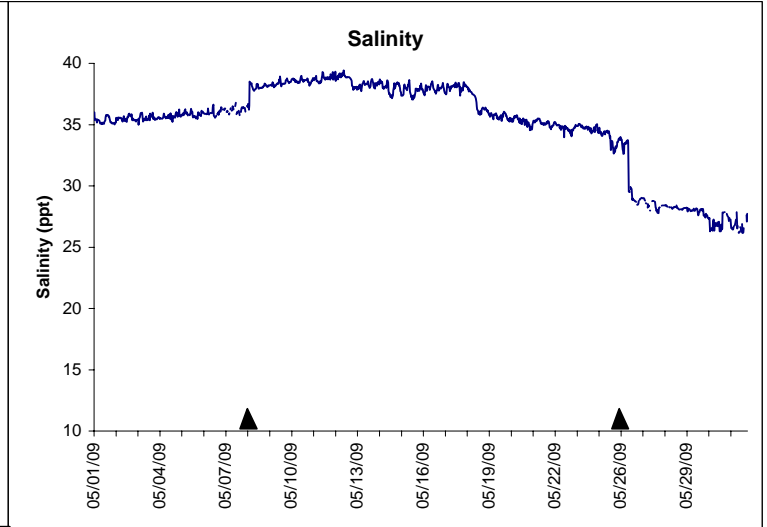

Indian River Lease Area, Indian River County May 2009

No Wind Data

▲ Monitoring Equipment Exchanged (sonde deployment)

Note: QA/QC limited to data deletion based on sonde error codes and pre- / post-calibration notes.