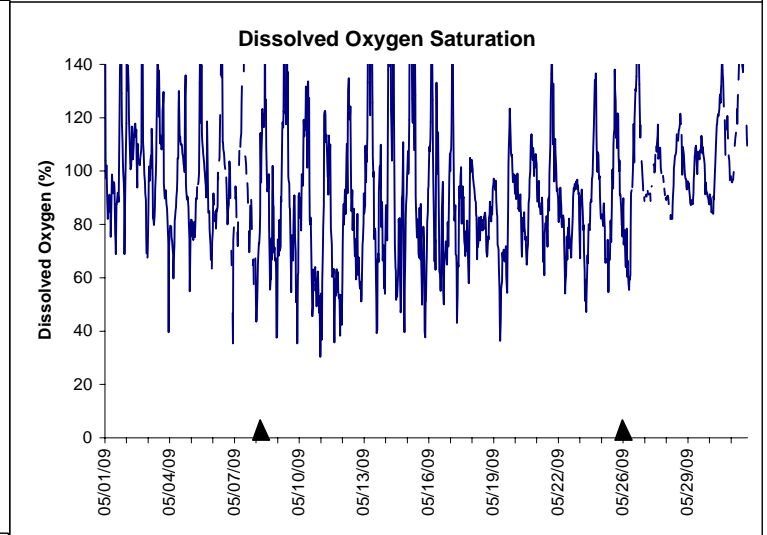

Indian River Lease Area, Indian River County May 2009

No Wind Data

▲ Monitoring Equipment Exchanged (sonde deployment)

Note: QA/QC limited to data deletion based on sonde error codes and pre- / post-calibration notes.