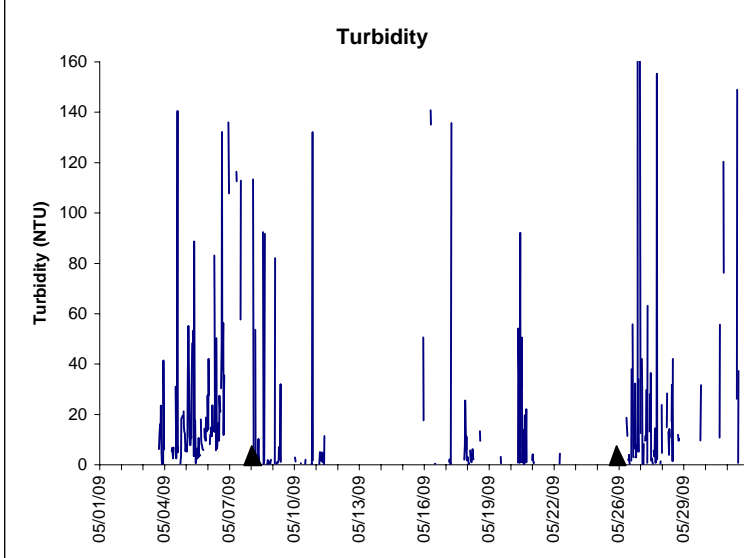

Indian River Lease Area, Indian River County May 2009

No Wind Data

▲ Monitoring Equipment Exchanged (sonde deployment)

Note: QA/QC limited to data deletion based on sonde error codes and pre- / post-calibration notes.