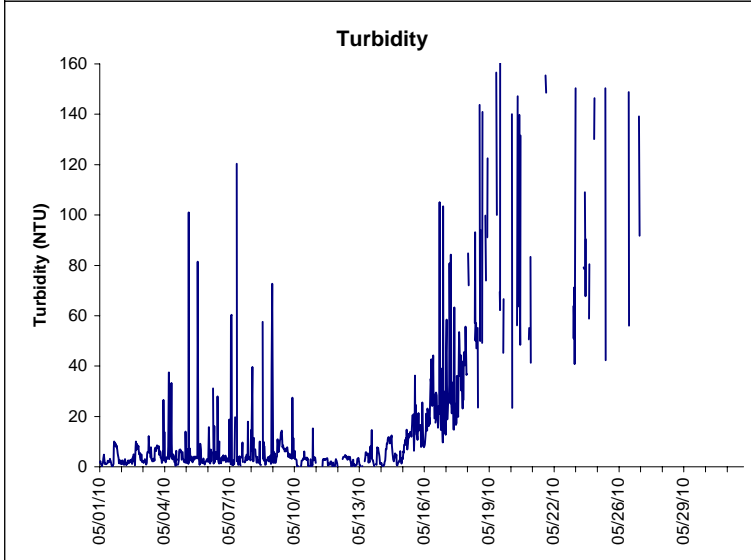

Indian River Lease Area, Indian River County  
May 2010

No Wind Data

▲ Monitoring Equipment Exchanged (sonde deployment)

Note: QA/QC limited to data deletion based on sonde error codes and pre- / post-calibration notes.