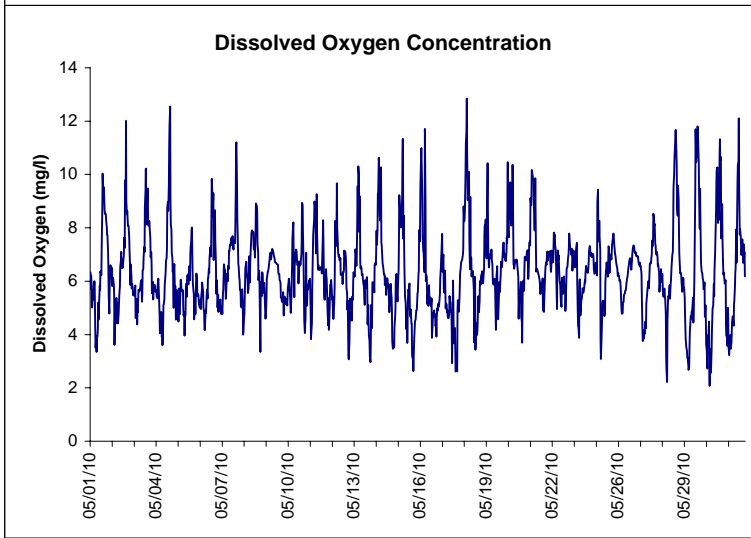

Indian River Lease Area, Indian River County  
May 2010

No Wind Data

▲ Monitoring Equipment Exchanged (sonde deployment)

Note: QA/QC limited to data deletion based on sonde error codes and pre- / post-calibration notes.