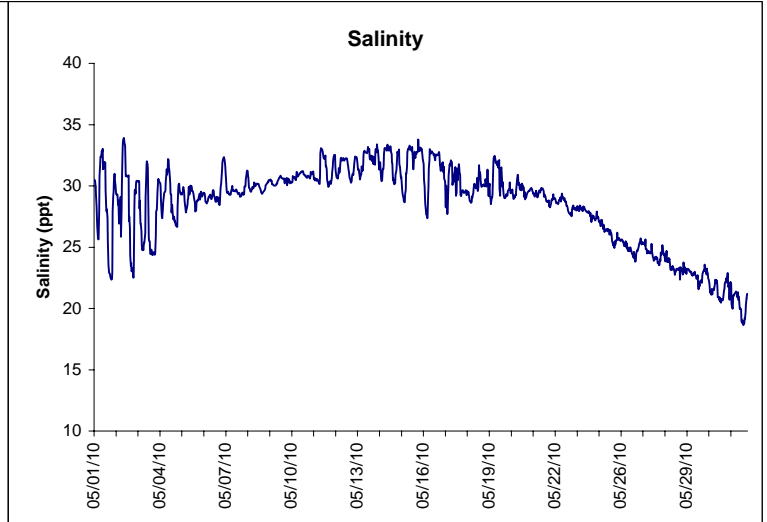

Indian River Lease Area, Indian River County  
May 2010

No Wind Data

▲ Monitoring Equipment Exchanged (sonde deployment)

Note: QA/QC limited to data deletion based on sonde error codes and pre- / post-calibration notes.