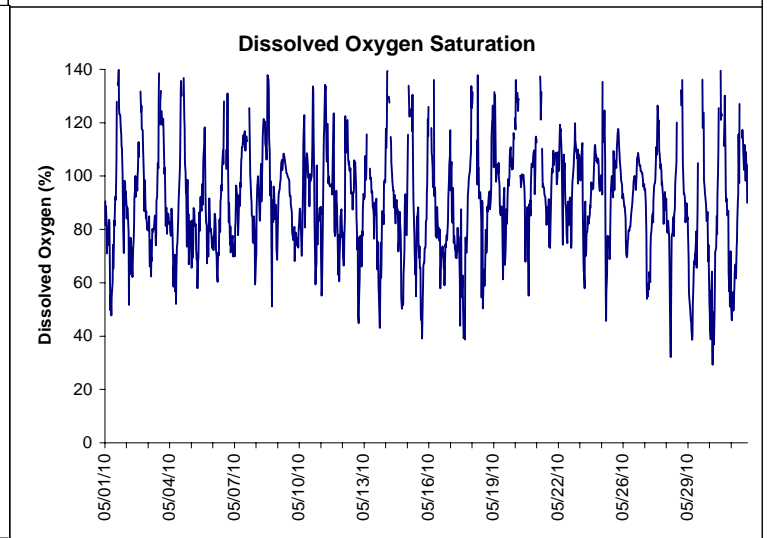

Indian River Lease Area, Indian River County  
May 2010

No Wind Data

▲ Monitoring Equipment Exchanged (sonde deployment)

Note: QA/QC limited to data deletion based on sonde error codes and pre- / post-calibration notes.