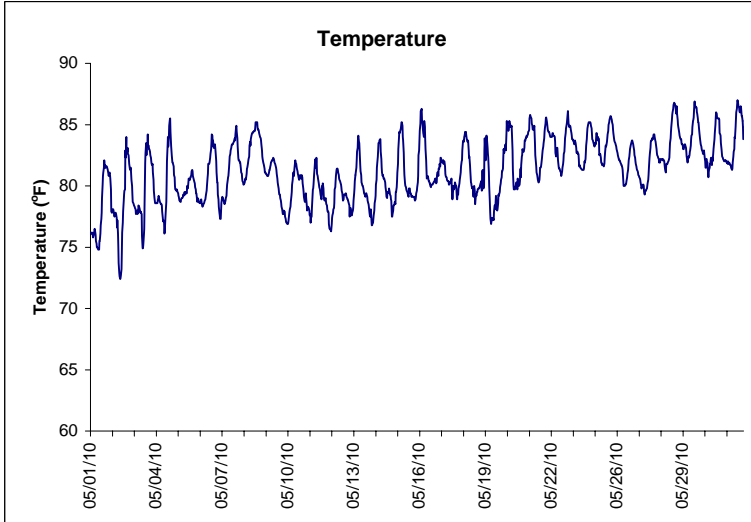

Indian River Lease Area, Indian River County  
May 2010

No Wind Data

▲ Monitoring Equipment Exchanged (sonde deployment)

Note: QA/QC limited to data deletion based on sonde error codes and pre- / post-calibration notes.