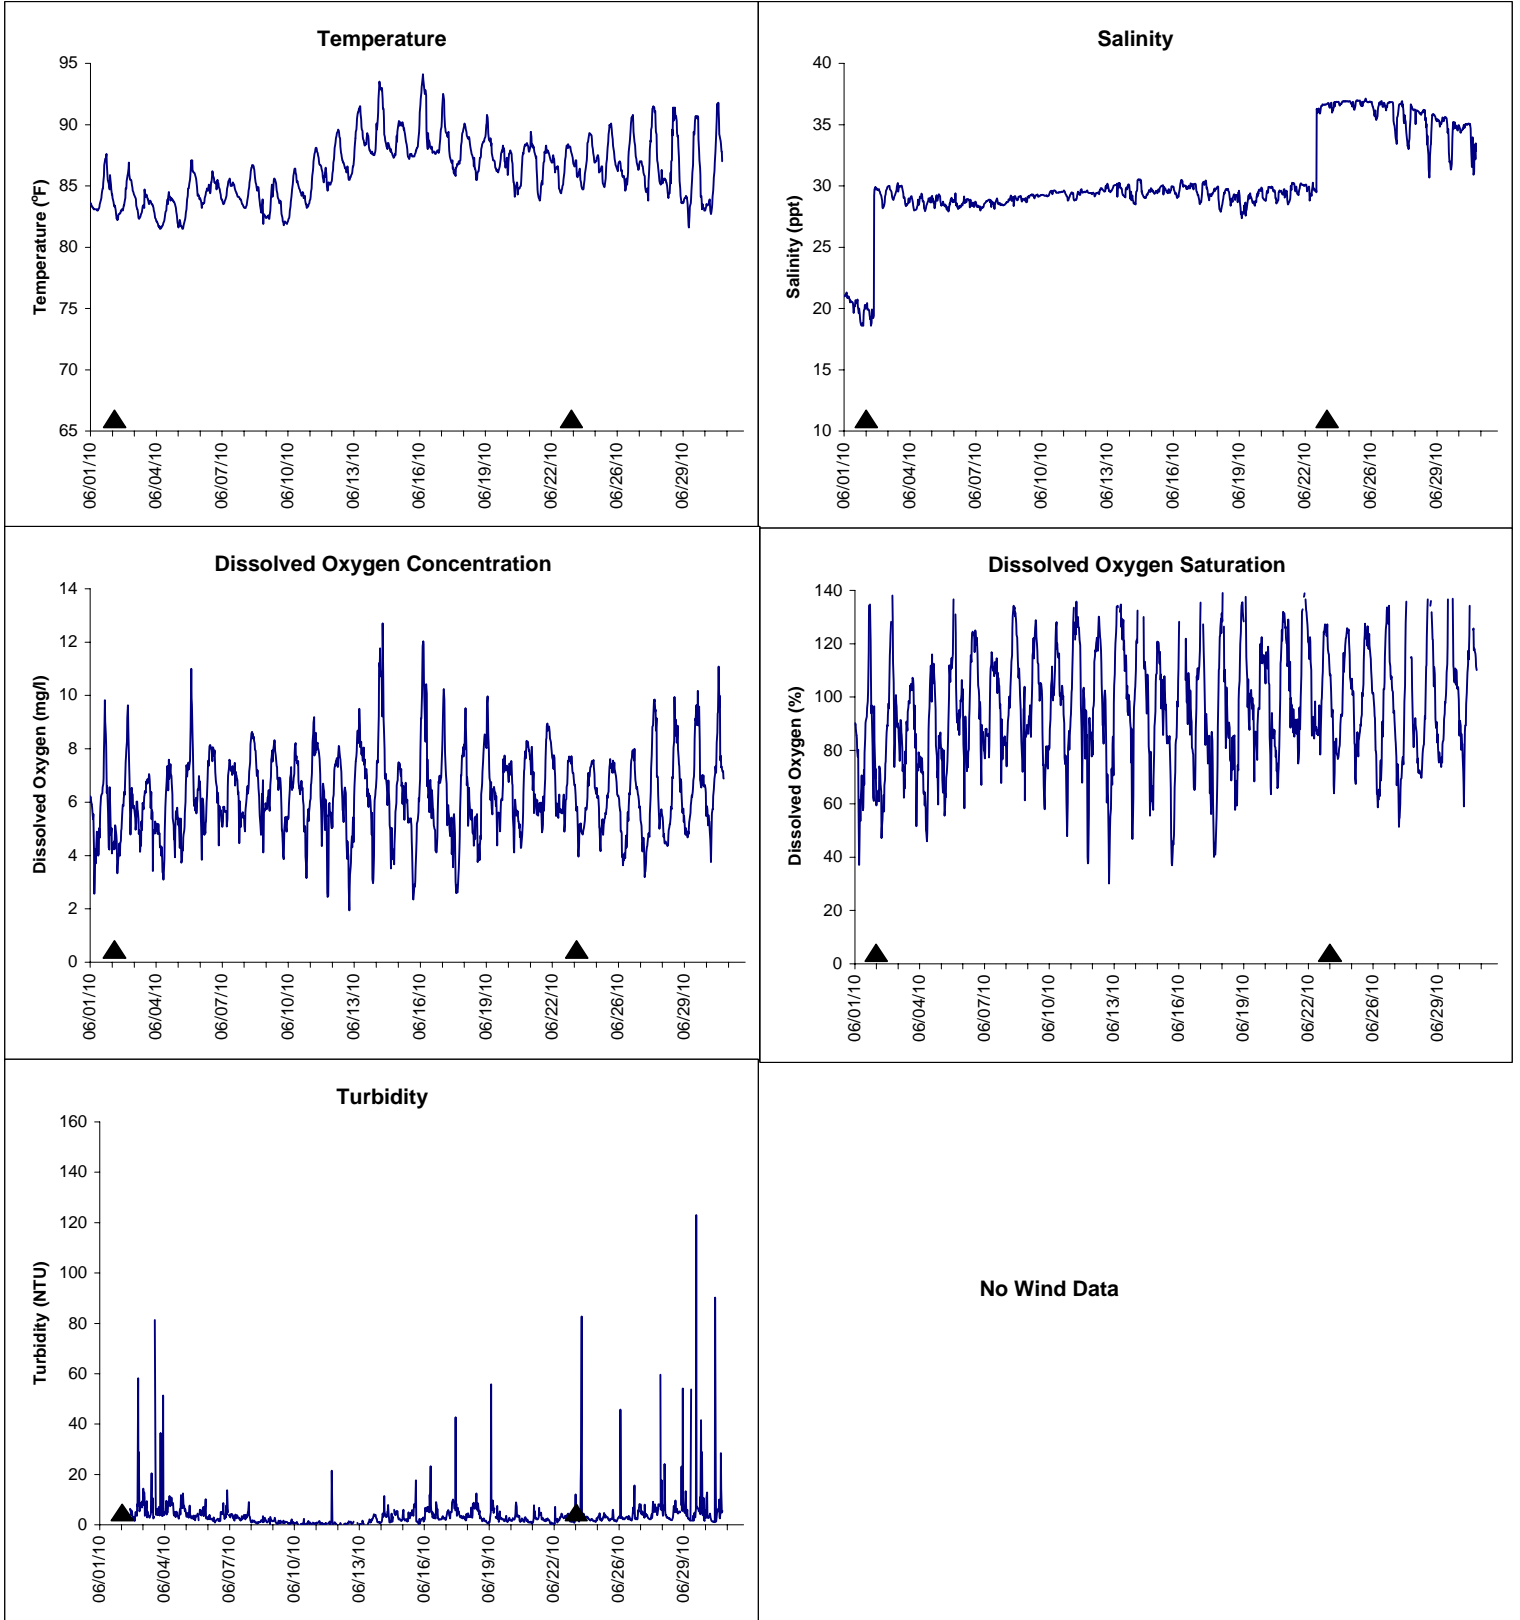

Indian River Lease Area, Indian River County June 2010

No Wind Data

▲ Monitoring Equipment Exchanged (sonde deployment)

Note: QA/QC limited to data deletion based on sonde error codes and pre- / post-calibration notes.