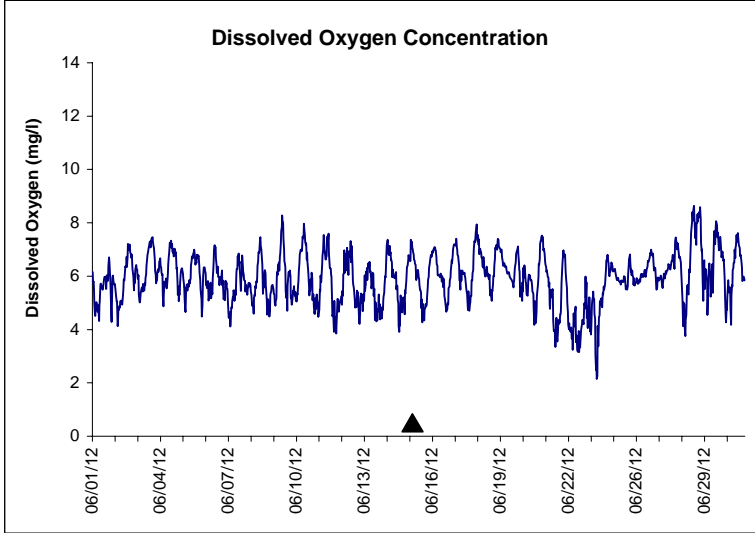

## Indian River Lease Area, Indian River County June 2012

**No Wind Data Available**

▲ Monitoring Equipment Exchanged (sonde deployment)

**Note:** QA/QC limited to data deletion based on sonde error codes and pre- / post-calibration notes.