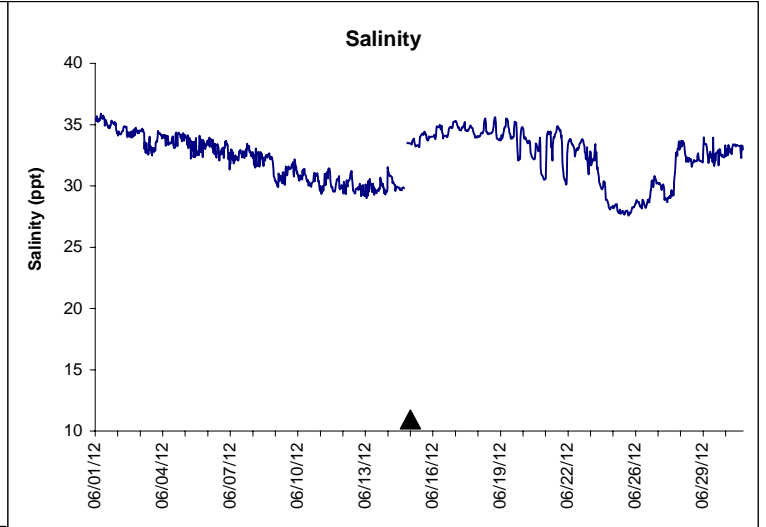

## Indian River Lease Area, Indian River County June 2012

**No Wind Data Available**

▲ Monitoring Equipment Exchanged (sonde deployment)

**Note:** QA/QC limited to data deletion based on sonde error codes and pre- / post-calibration notes.