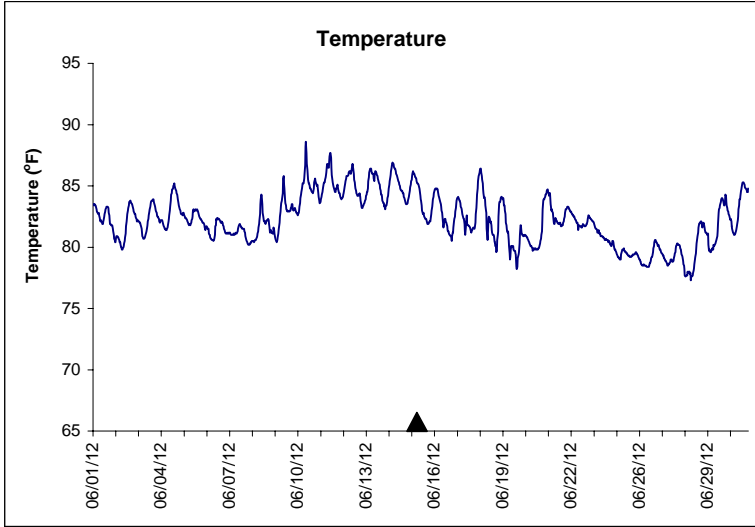

## Indian River Lease Area, Indian River County June 2012

**No Wind Data Available**

▲ Monitoring Equipment Exchanged (sonde deployment)

**Note:** QA/QC limited to data deletion based on sonde error codes and pre- / post-calibration notes.