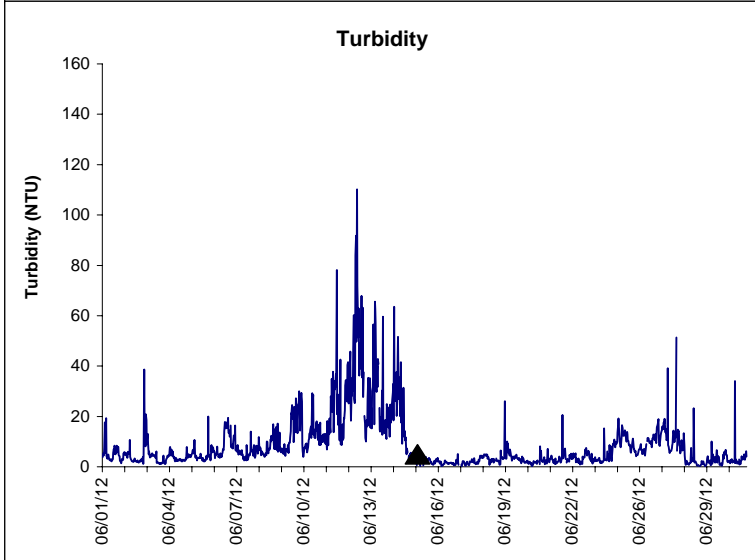

## Indian River Lease Area, Indian River County June 2012

**No Wind Data Available**

▲ Monitoring Equipment Exchanged (sonde deployment)

**Note:** QA/QC limited to data deletion based on sonde error codes and pre- / post-calibration notes.