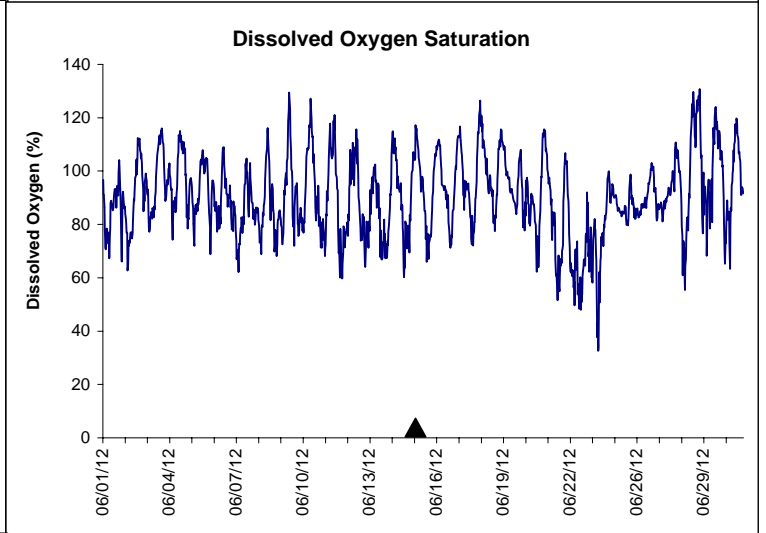

## Indian River Lease Area, Indian River County June 2012

**No Wind Data Available**

▲ Monitoring Equipment Exchanged (sonde deployment)

**Note:** QA/QC limited to data deletion based on sonde error codes and pre- / post-calibration notes.