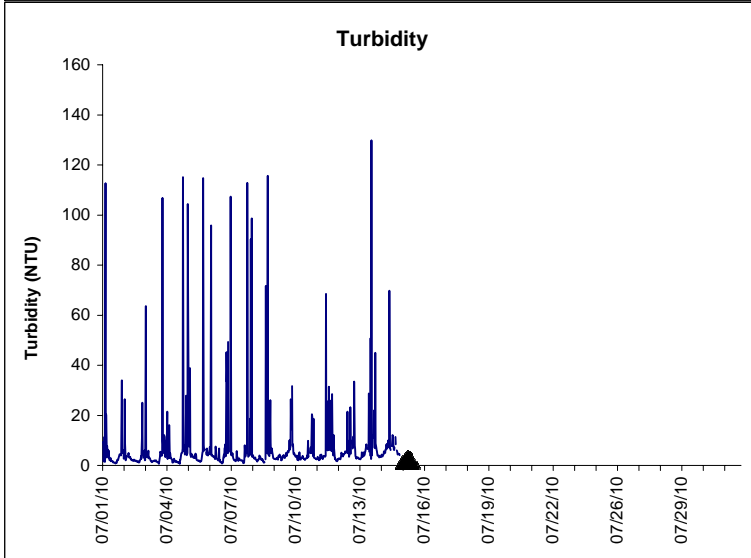

**Indian River Lease Area, Indian River County
July 2010**

No Wind Data Available

▲ Monitoring Equipment Exchanged (sonde deployment)

Note: QA/QC limited to data deletion based on sonde error codes and pre- / post-calibration notes.