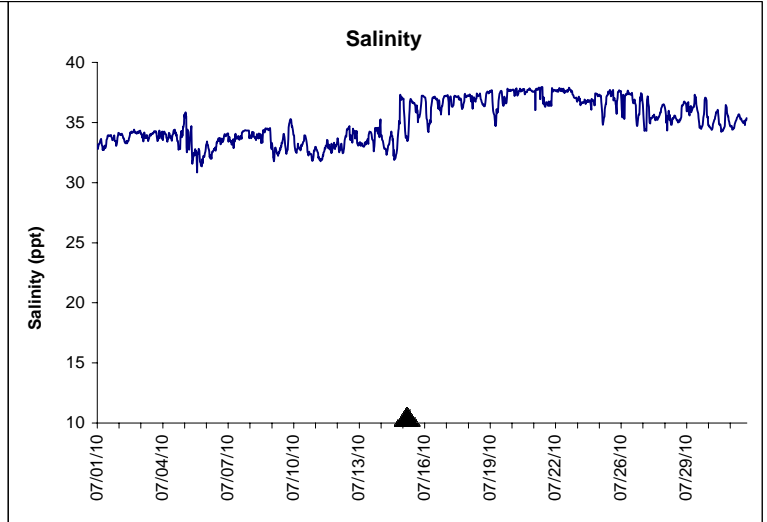

**Indian River Lease Area, Indian River County
July 2010**

No Wind Data Available

▲ Monitoring Equipment Exchanged (sonde deployment)

Note: QA/QC limited to data deletion based on sonde error codes and pre- / post-calibration notes.