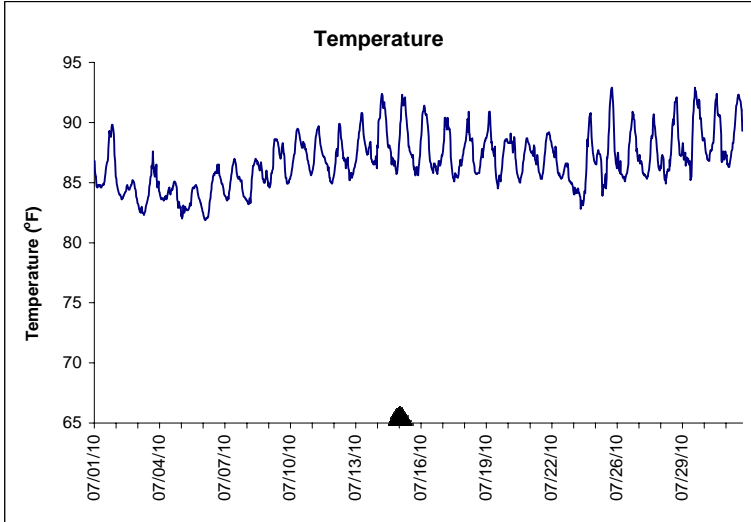

**Indian River Lease Area, Indian River County
July 2010**

No Wind Data Available

▲ Monitoring Equipment Exchanged (sonde deployment)

Note: QA/QC limited to data deletion based on sonde error codes and pre- / post-calibration notes.