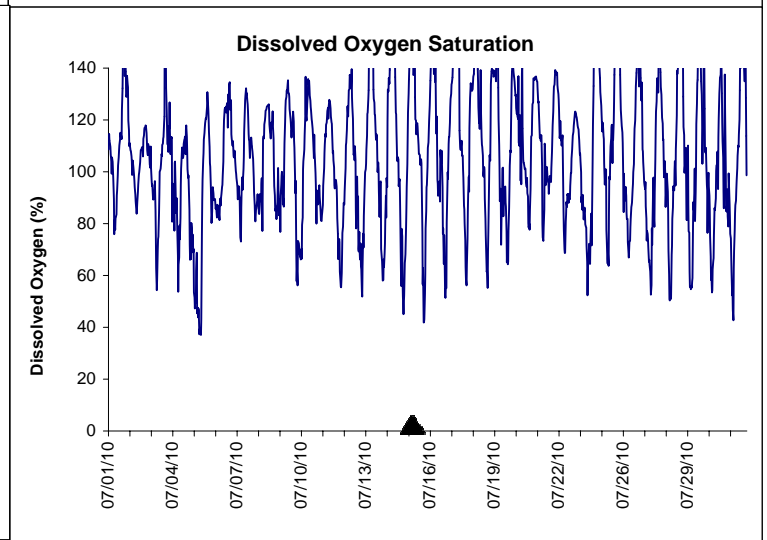

**Indian River Lease Area, Indian River County
July 2010**

No Wind Data Available

▲ Monitoring Equipment Exchanged (sonde deployment)

Note: QA/QC limited to data deletion based on sonde error codes and pre- / post-calibration notes.