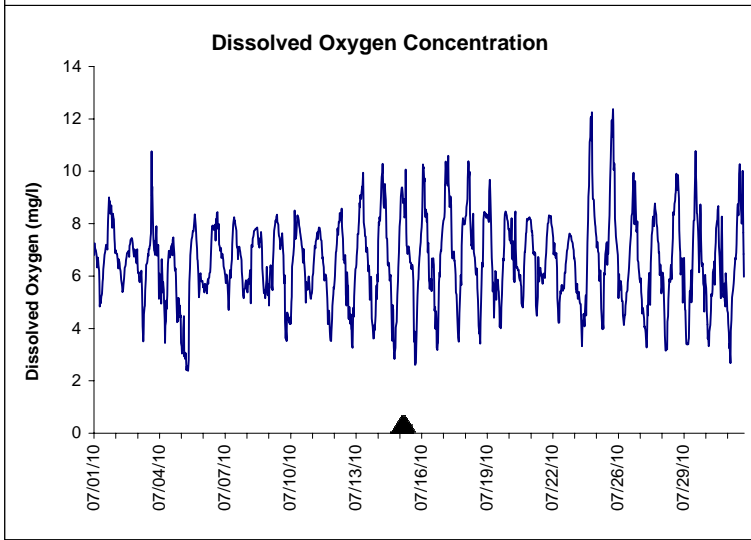

**Indian River Lease Area, Indian River County
July 2010**

No Wind Data Available

▲ Monitoring Equipment Exchanged (sonde deployment)

Note: QA/QC limited to data deletion based on sonde error codes and pre- / post-calibration notes.