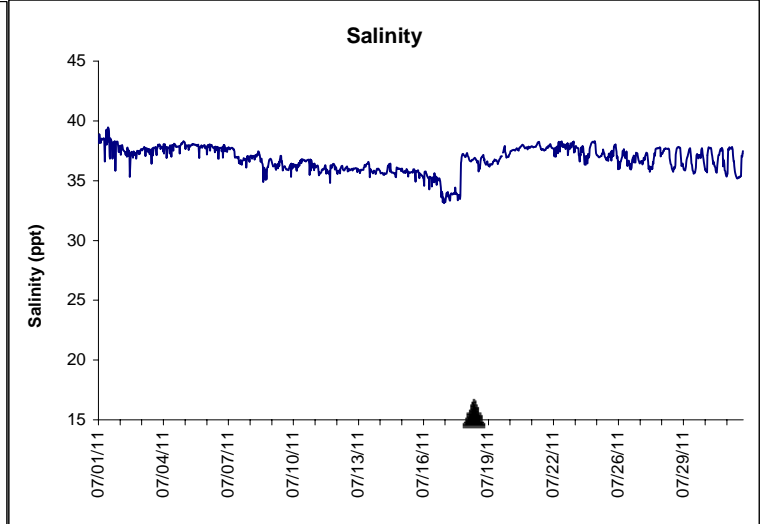

Indian River Lease Area, Indian River County

July 2011

No Wind Data Available

▲ Monitoring Equipment Exchanged (sonde deployment)

Note: QA/QC limited to data deletion based on sonde error codes and pre- / post-calibration notes.