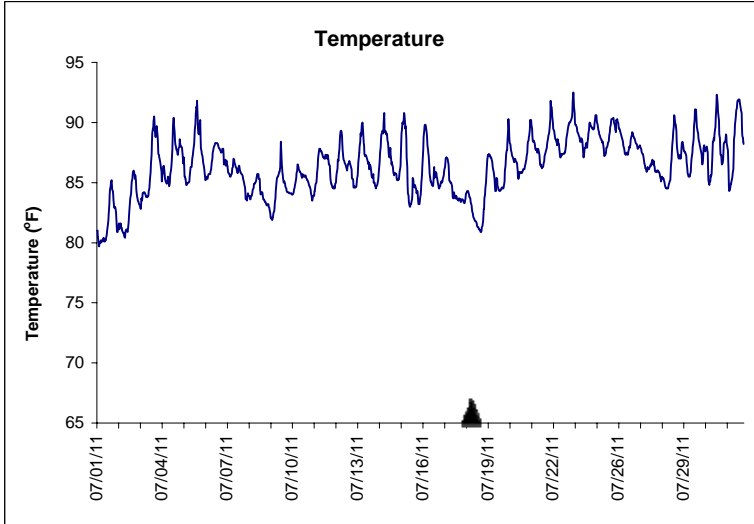

Indian River Lease Area, Indian River County

July 2011

No Wind Data Available

▲ Monitoring Equipment Exchanged (sonde deployment)

Note: QA/QC limited to data deletion based on sonde error codes and pre- / post-calibration notes.