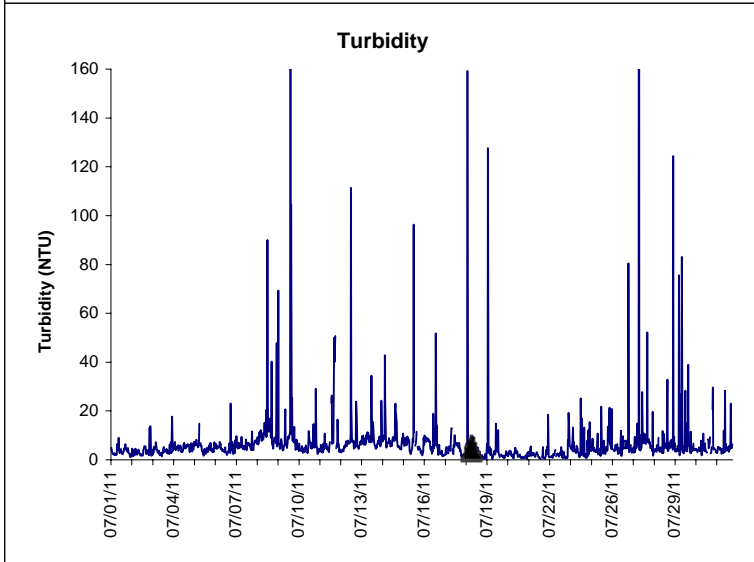

Indian River Lease Area, Indian River County

July 2011

No Wind Data Available

▲ Monitoring Equipment Exchanged (sonde deployment)

Note: QA/QC limited to data deletion based on sonde error codes and pre- / post-calibration notes.