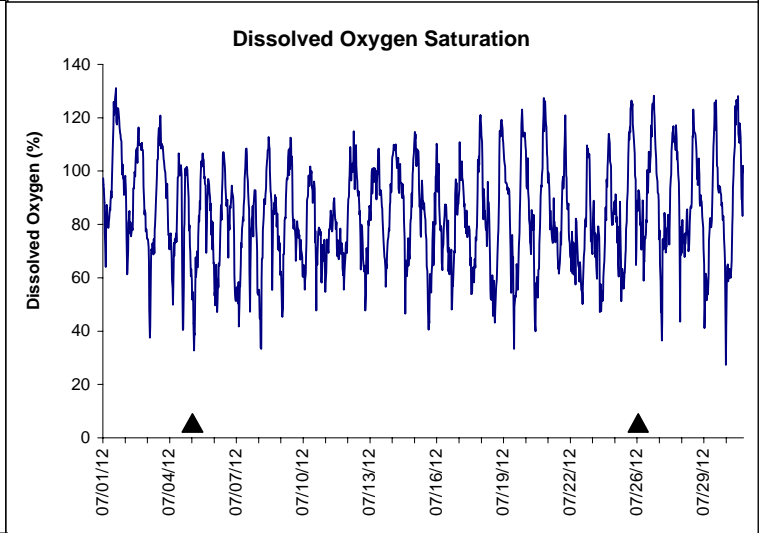

Indian River Lease Area, Indian River County

July 2012

No Wind Data Available

▲ Monitoring Equipment Exchanged (sonde deployment)

Note: QA/QC limited to data deletion based on sonde error codes and pre- / post-calibration notes.