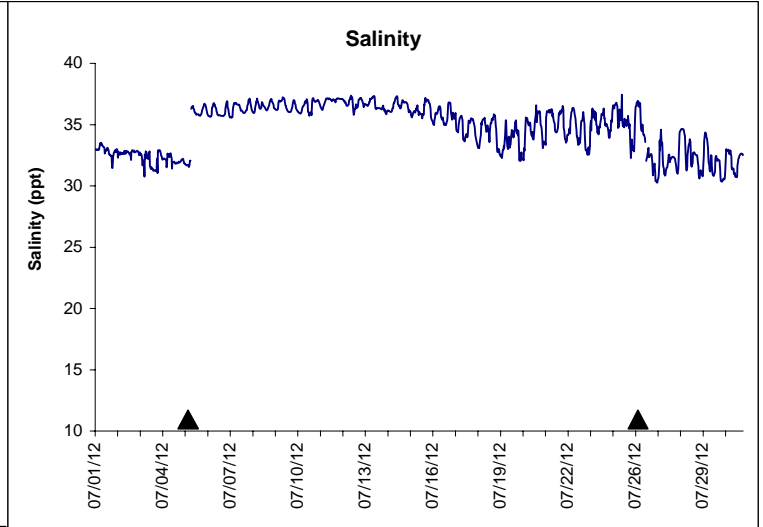

Indian River Lease Area, Indian River County

July 2012

No Wind Data Available

▲ Monitoring Equipment Exchanged (sonde deployment)

Note: QA/QC limited to data deletion based on sonde error codes and pre- / post-calibration notes.