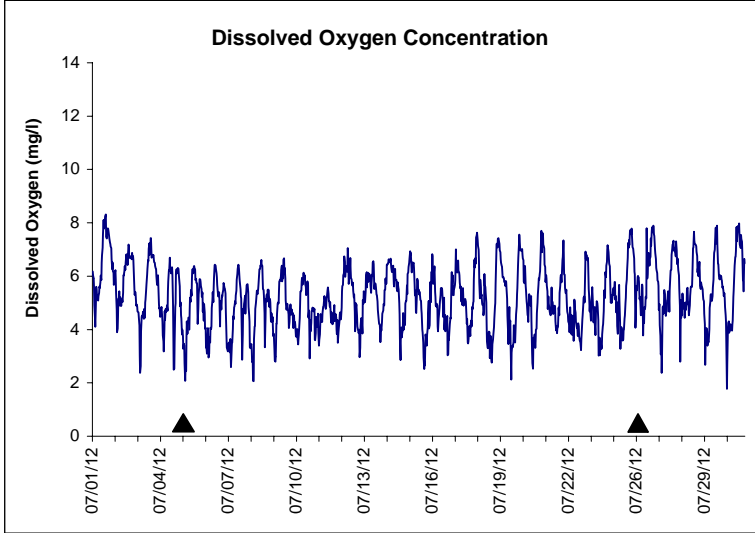

Indian River Lease Area, Indian River County

July 2012

No Wind Data Available

▲ Monitoring Equipment Exchanged (sonde deployment)

Note: QA/QC limited to data deletion based on sonde error codes and pre- / post-calibration notes.