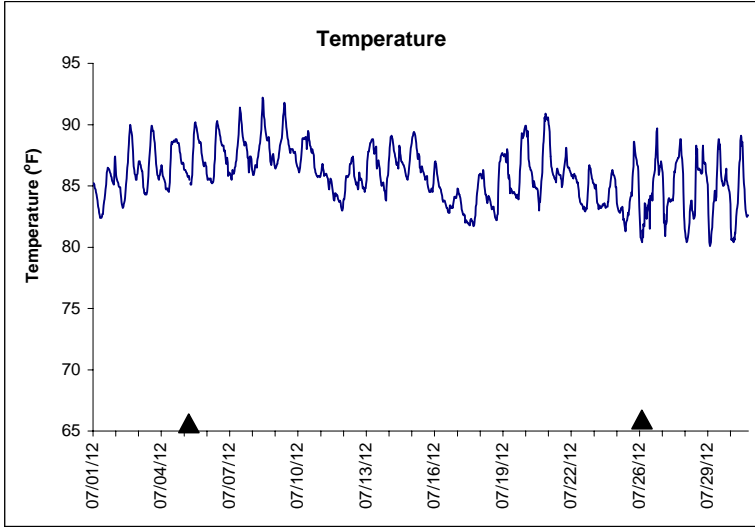

Indian River Lease Area, Indian River County

July 2012

No Wind Data Available

▲ Monitoring Equipment Exchanged (sonde deployment)

Note: QA/QC limited to data deletion based on sonde error codes and pre- / post-calibration notes.