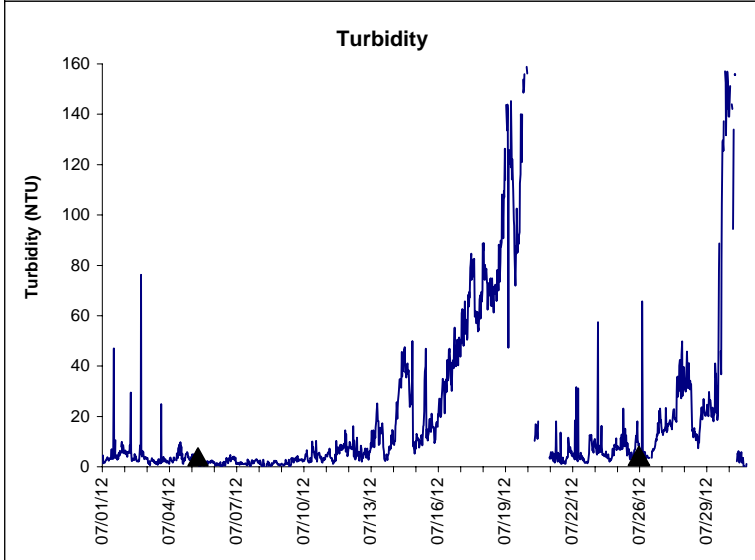

Indian River Lease Area, Indian River County

July 2012

No Wind Data Available

▲ Monitoring Equipment Exchanged (sonde deployment)

Note: QA/QC limited to data deletion based on sonde error codes and pre- / post-calibration notes.