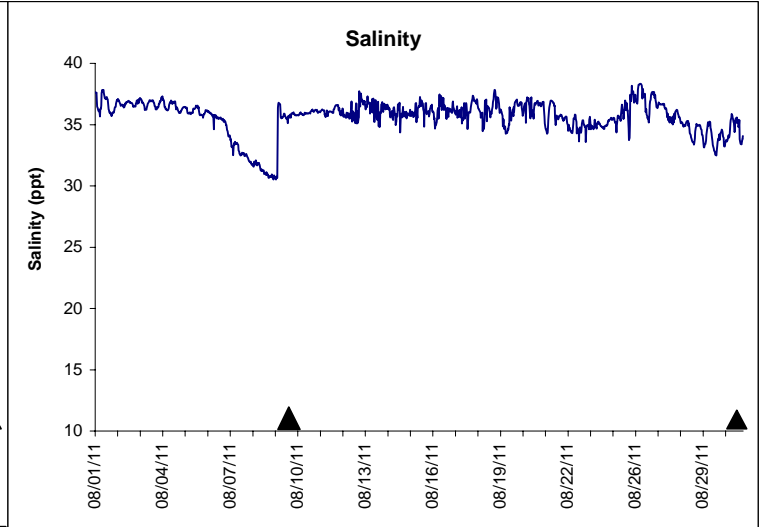

Indian River Lease Area, Indian River County August 2011

No Wind Data Available

▲ Monitoring Equipment Exchanged (sonde deployment)

Note: QA/QC limited to data deletion based on sonde error codes and pre- / post-calibration notes.