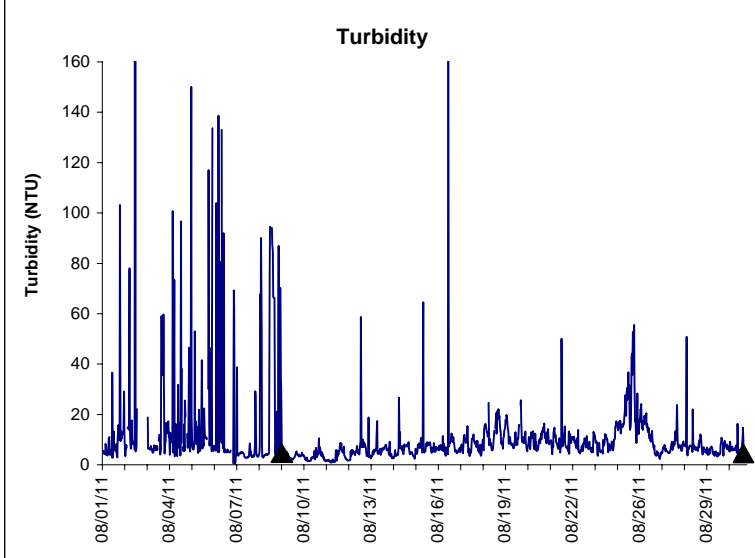

Indian River Lease Area, Indian River County August 2011

No Wind Data Available

▲ Monitoring Equipment Exchanged (sonde deployment)

Note: QA/QC limited to data deletion based on sonde error codes and pre- / post-calibration notes.