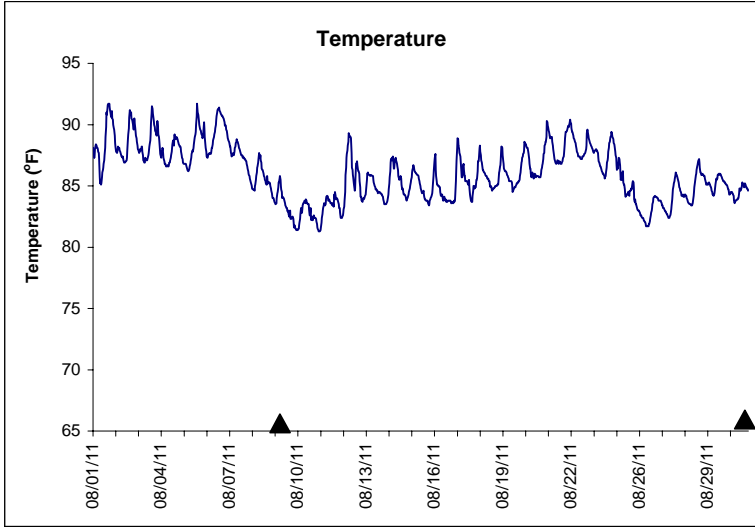

Indian River Lease Area, Indian River County August 2011

No Wind Data Available

▲ Monitoring Equipment Exchanged (sonde deployment)

Note: QA/QC limited to data deletion based on sonde error codes and pre- / post-calibration notes.