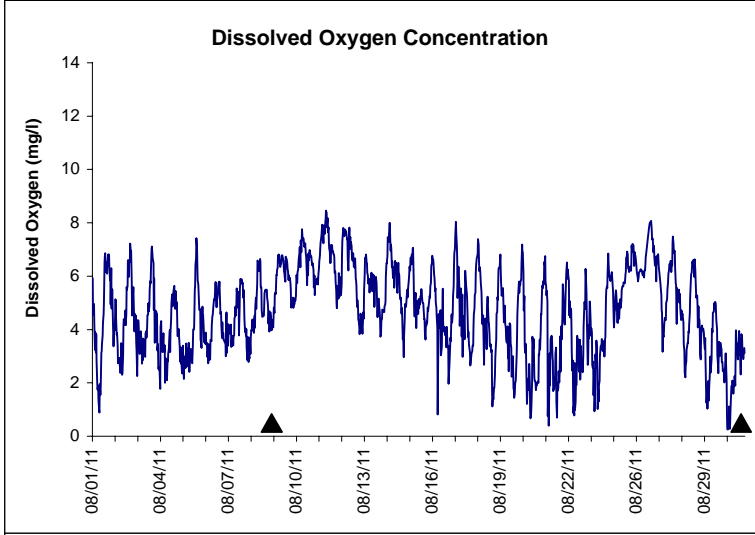

Indian River Lease Area, Indian River County August 2011

No Wind Data Available

▲ Monitoring Equipment Exchanged (sonde deployment)

Note: QA/QC limited to data deletion based on sonde error codes and pre- / post-calibration notes.