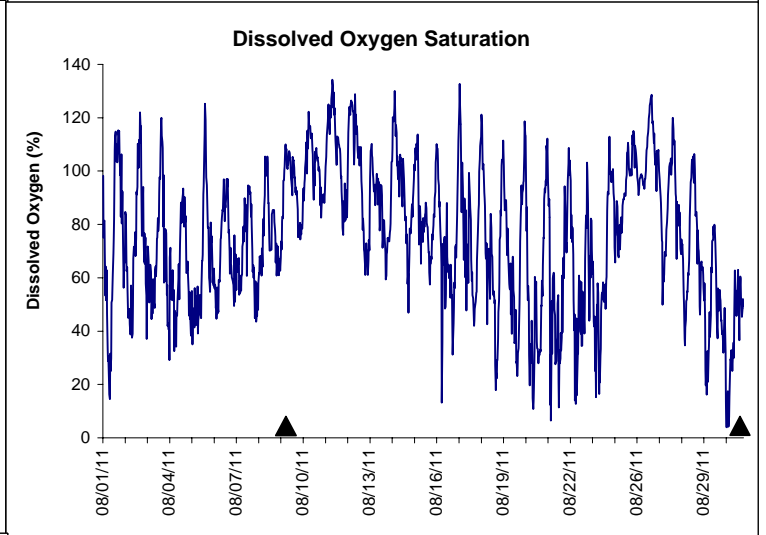

Indian River Lease Area, Indian River County August 2011

No Wind Data Available

▲ Monitoring Equipment Exchanged (sonde deployment)

Note: QA/QC limited to data deletion based on sonde error codes and pre- / post-calibration notes.