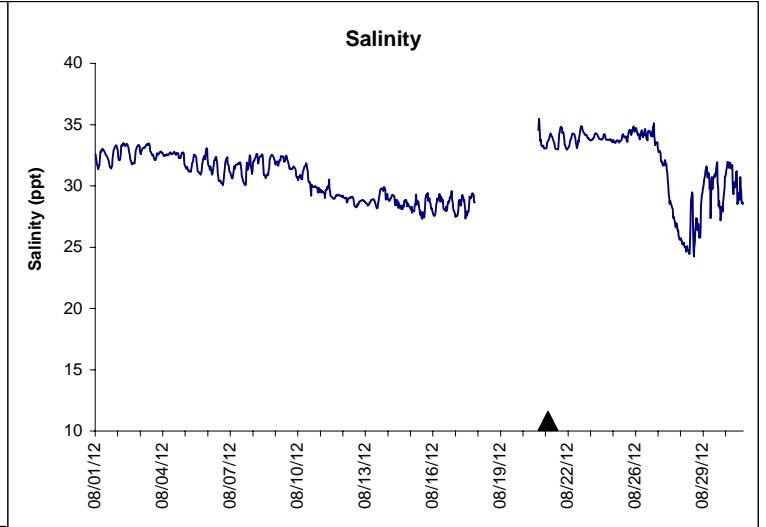

## Indian River Lease Area, Indian River County August 2012

No Wind Data Available

▲ Monitoring Equipment Exchanged (sonde deployment)

**Note:** QA/QC limited to data deletion based on sonde error codes and pre- / post-calibration notes.