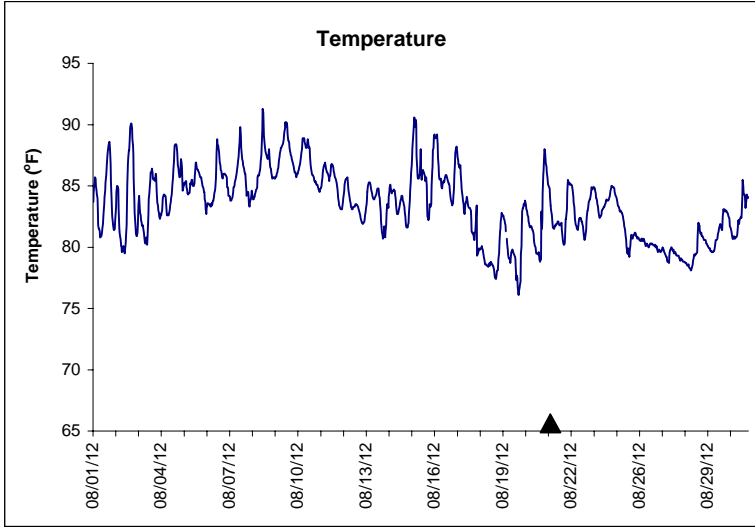

## Indian River Lease Area, Indian River County August 2012

No Wind Data Available

▲ Monitoring Equipment Exchanged (sonde deployment)

**Note:** QA/QC limited to data deletion based on sonde error codes and pre- / post-calibration notes.