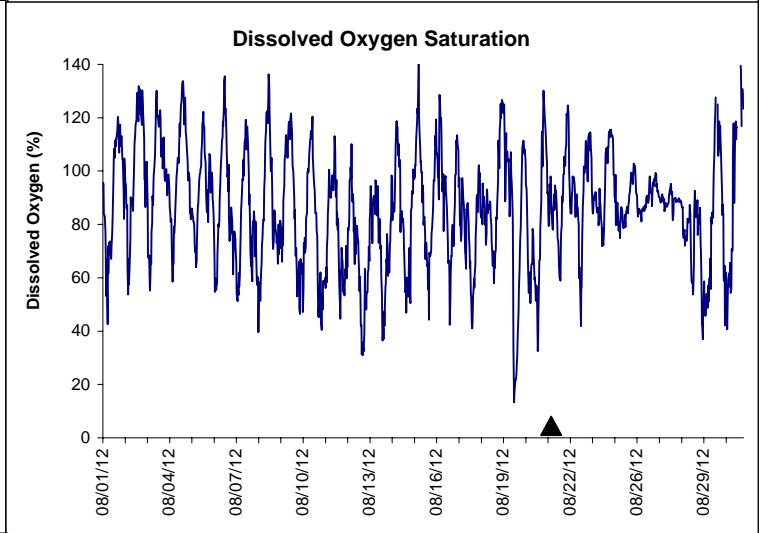

## Indian River Lease Area, Indian River County August 2012

No Wind Data Available

▲ Monitoring Equipment Exchanged (sonde deployment)

**Note:** QA/QC limited to data deletion based on sonde error codes and pre- / post-calibration notes.