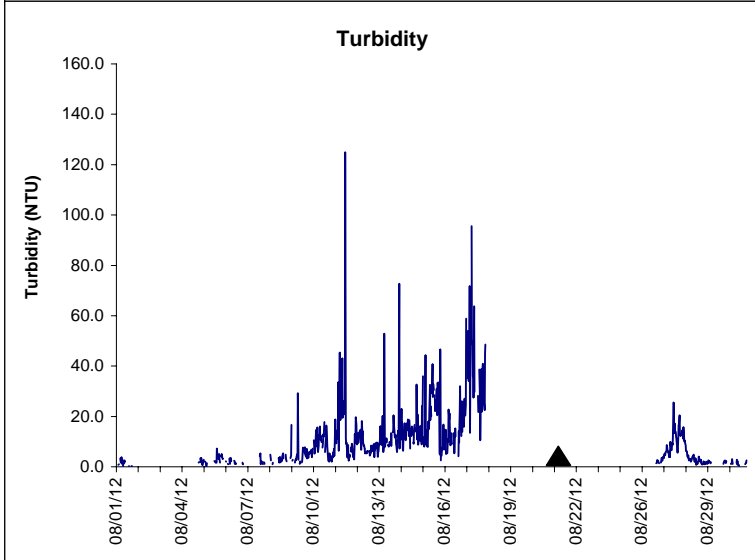

## Indian River Lease Area, Indian River County August 2012

No Wind Data Available

▲ Monitoring Equipment Exchanged (sonde deployment)

**Note:** QA/QC limited to data deletion based on sonde error codes and pre- / post-calibration notes.