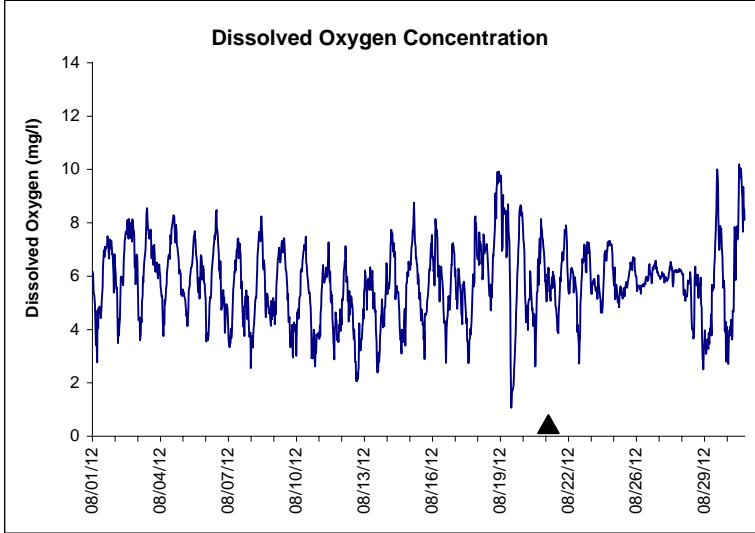

## Indian River Lease Area, Indian River County August 2012

No Wind Data Available

▲ Monitoring Equipment Exchanged (sonde deployment)

**Note:** QA/QC limited to data deletion based on sonde error codes and pre- / post-calibration notes.