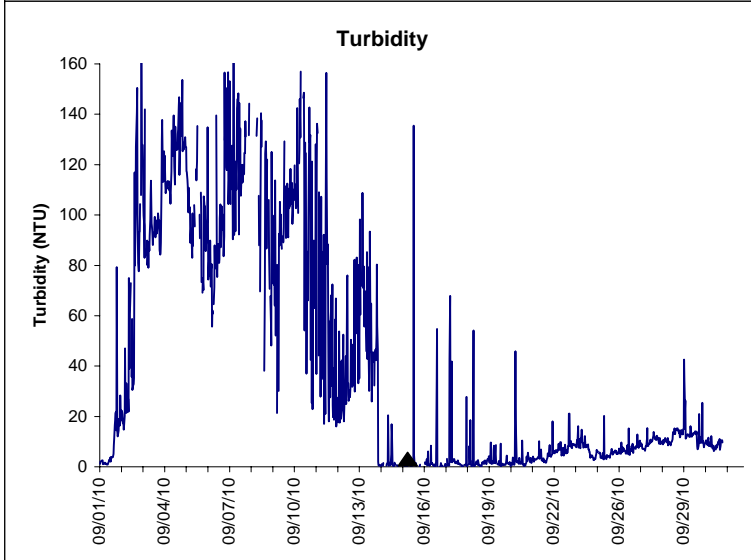

Indian River Lease Area, Indian River County

September 2009

No Wind Data

▲ Monitoring Equipment Exchanged (sonde deployment)

Note: QA/QC limited to data deletion based on sonde error codes and pre- / post-calibration notes.