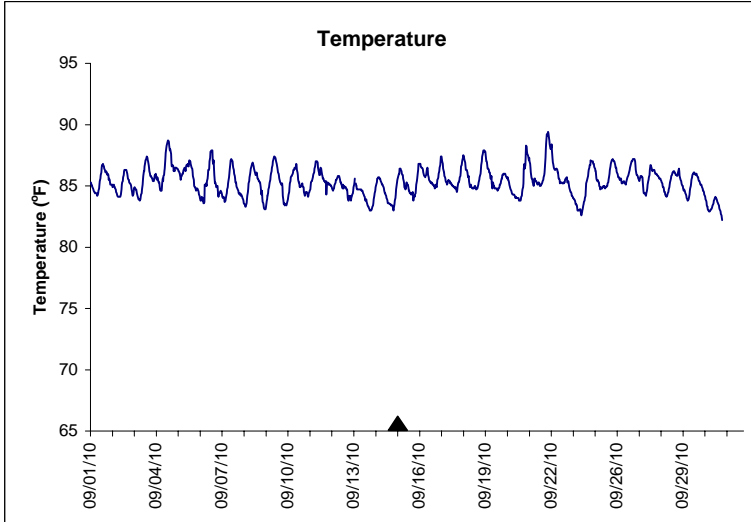

Indian River Lease Area, Indian River County

September 2009

No Wind Data

▲ Monitoring Equipment Exchanged (sonde deployment)

Note: QA/QC limited to data deletion based on sonde error codes and pre- / post-calibration notes.