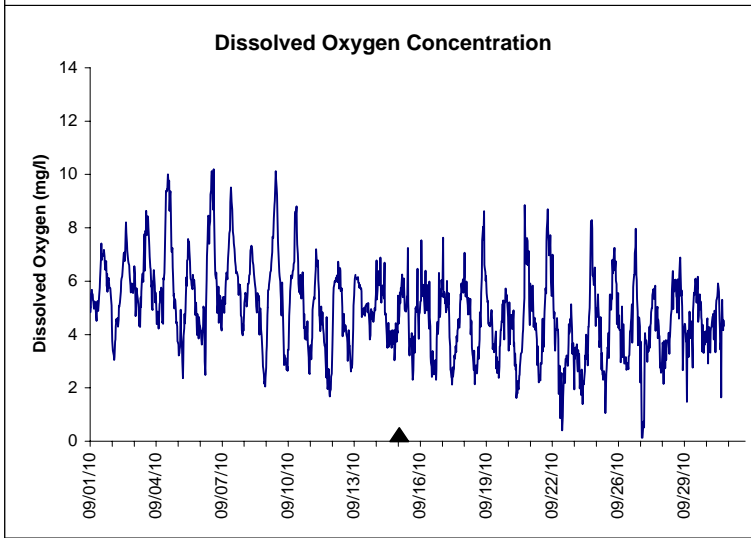

Indian River Lease Area, Indian River County

September 2009

No Wind Data

▲ Monitoring Equipment Exchanged (sonde deployment)

Note: QA/QC limited to data deletion based on sonde error codes and pre- / post-calibration notes.