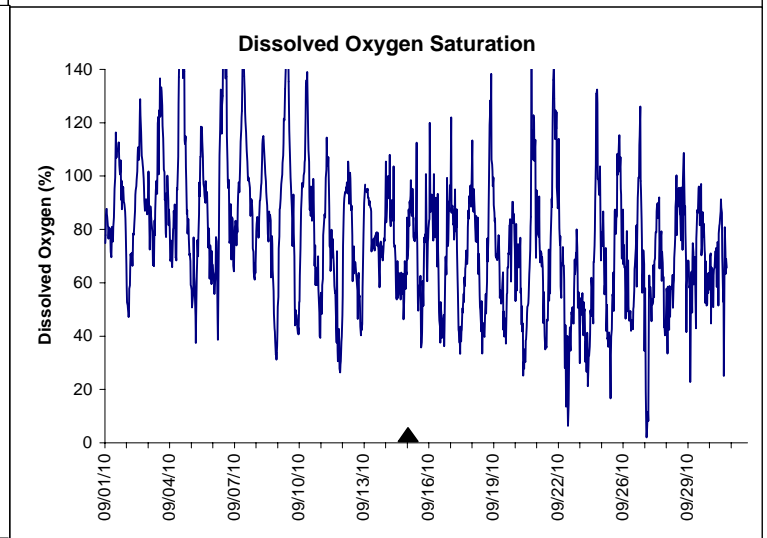

Indian River Lease Area, Indian River County

September 2009

No Wind Data

▲ Monitoring Equipment Exchanged (sonde deployment)

Note: QA/QC limited to data deletion based on sonde error codes and pre- / post-calibration notes.