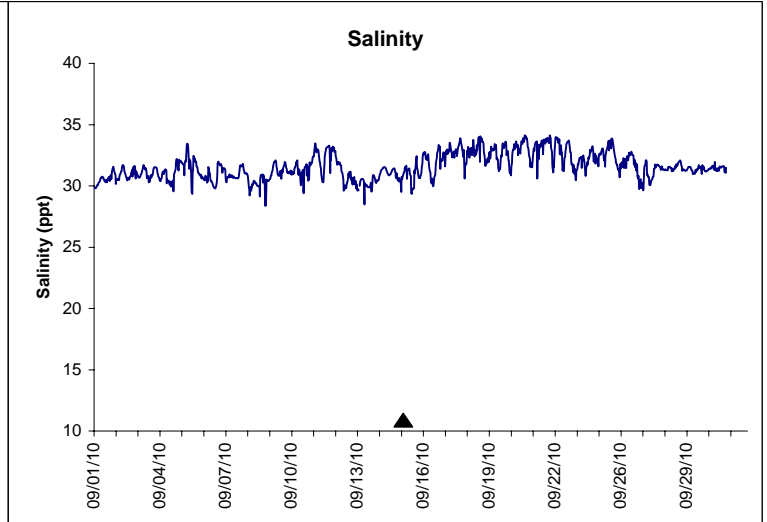

Indian River Lease Area, Indian River County

September 2009

No Wind Data

▲ Monitoring Equipment Exchanged (sonde deployment)

Note: QA/QC limited to data deletion based on sonde error codes and pre- / post-calibration notes.