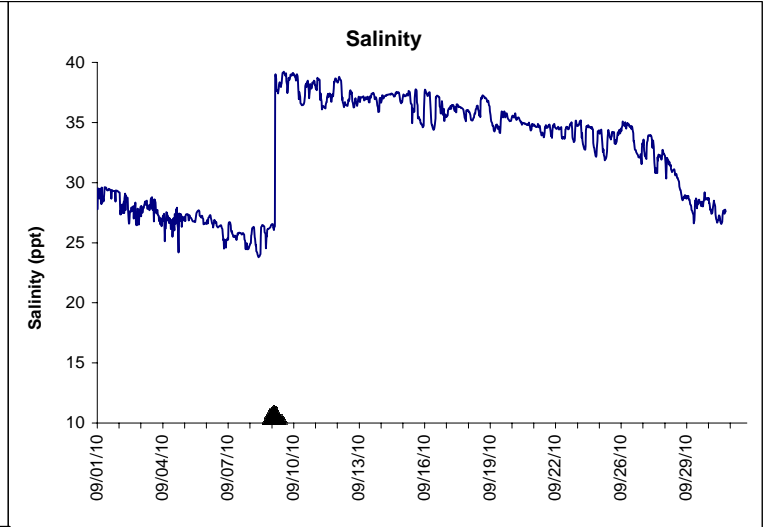

**Indian River Lease Area, Indian River County
September 2010**

No Wind Data Available

▲ Monitoring Equipment Exchanged (sonde deployment)

Note: QA/QC limited to data deletion based on sonde error codes and pre- / post-calibration notes.