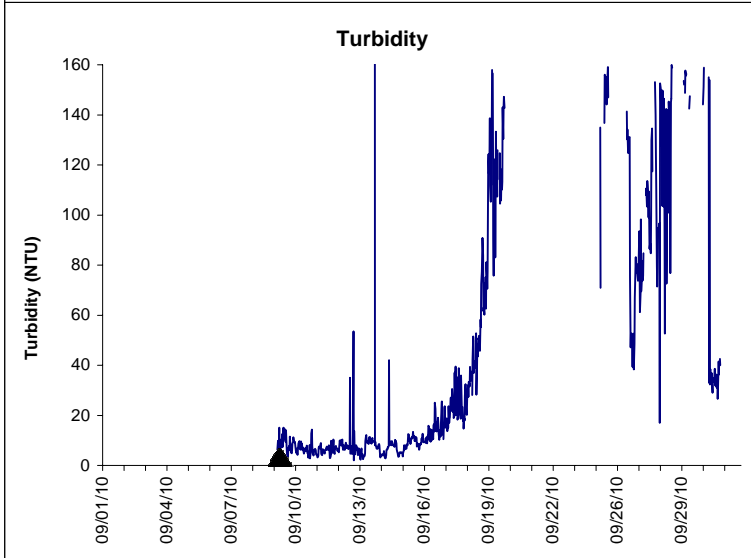

**Indian River Lease Area, Indian River County
September 2010**

No Wind Data Available

▲ Monitoring Equipment Exchanged (sonde deployment)

Note: QA/QC limited to data deletion based on sonde error codes and pre- / post-calibration notes.