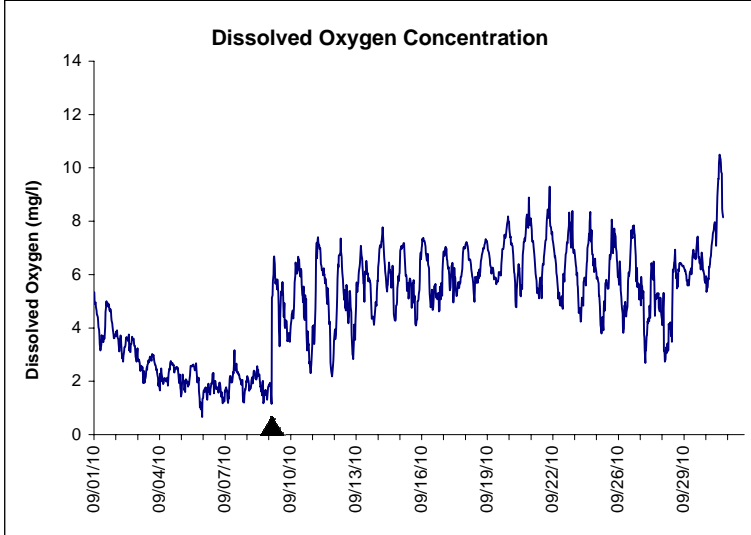

**Indian River Lease Area, Indian River County
September 2010**

No Wind Data Available

▲ Monitoring Equipment Exchanged (sonde deployment)

Note: QA/QC limited to data deletion based on sonde error codes and pre- / post-calibration notes.