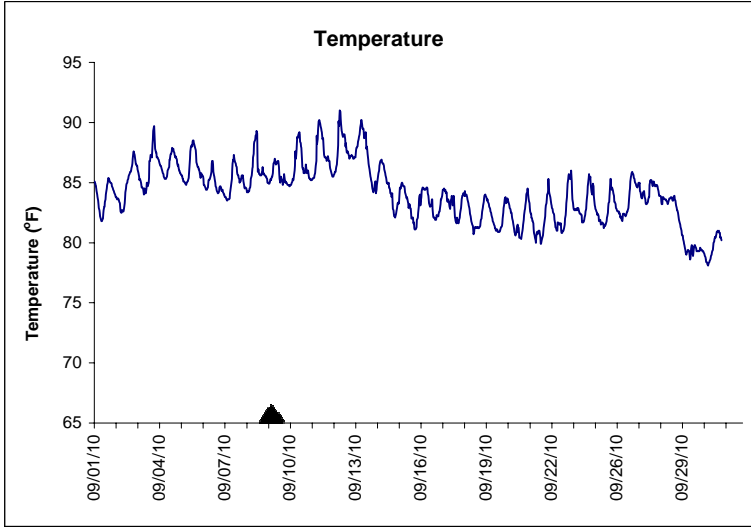

**Indian River Lease Area, Indian River County
September 2010**

No Wind Data Available

▲ Monitoring Equipment Exchanged (sonde deployment)

Note: QA/QC limited to data deletion based on sonde error codes and pre- / post-calibration notes.