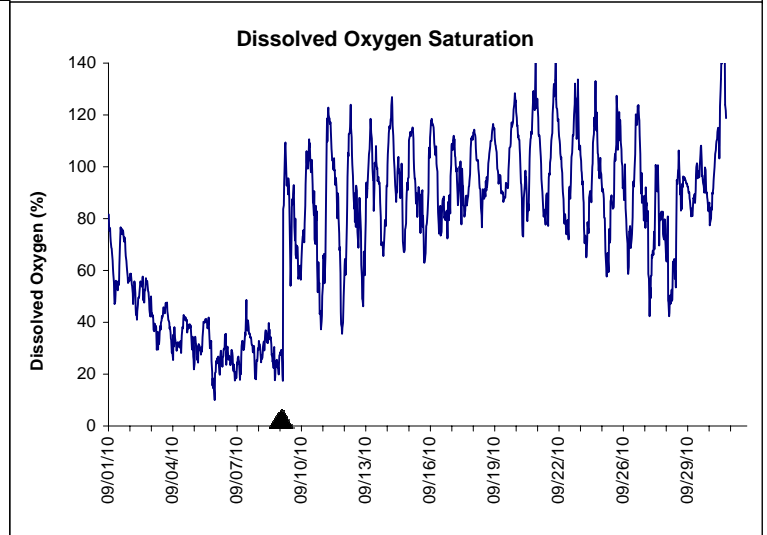

**Indian River Lease Area, Indian River County
September 2010**

No Wind Data Available

▲ Monitoring Equipment Exchanged (sonde deployment)

Note: QA/QC limited to data deletion based on sonde error codes and pre- / post-calibration notes.