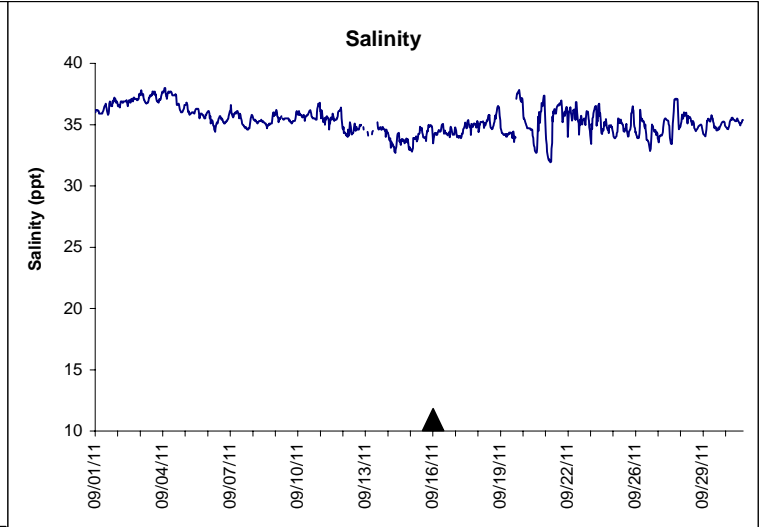

Indian River Lease Area, Indian River County September 2011

No Wind Data Available

▲ Monitoring Equipment Exchanged (sonde deployment)

Note: QA/QC limited to data deletion based on sonde error codes and pre- / post-calibration notes.