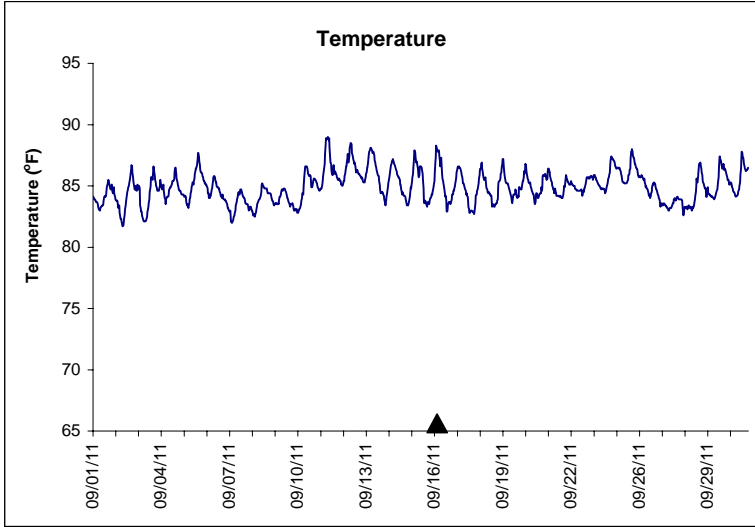

Indian River Lease Area, Indian River County September 2011

No Wind Data Available

▲ Monitoring Equipment Exchanged (sonde deployment)

Note: QA/QC limited to data deletion based on sonde error codes and pre- / post-calibration notes.