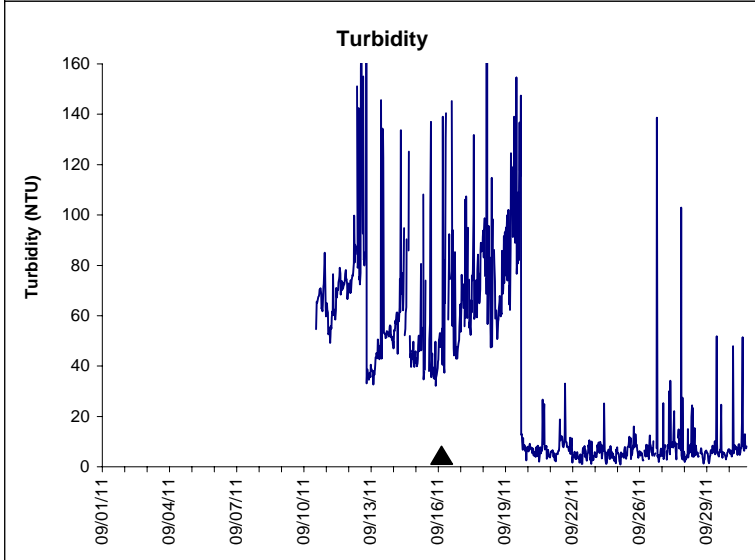

Indian River Lease Area, Indian River County September 2011

No Wind Data Available

▲ Monitoring Equipment Exchanged (sonde deployment)

Note: QA/QC limited to data deletion based on sonde error codes and pre- / post-calibration notes.