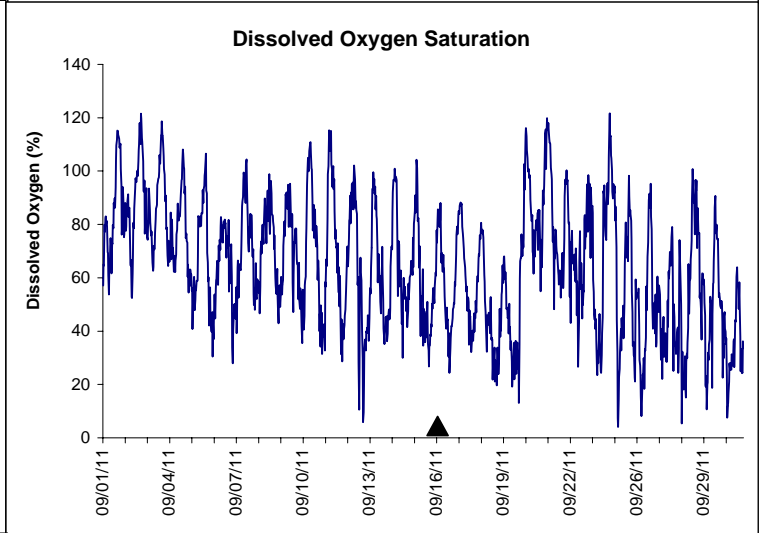

Indian River Lease Area, Indian River County September 2011

No Wind Data Available

▲ Monitoring Equipment Exchanged (sonde deployment)

Note: QA/QC limited to data deletion based on sonde error codes and pre- / post-calibration notes.