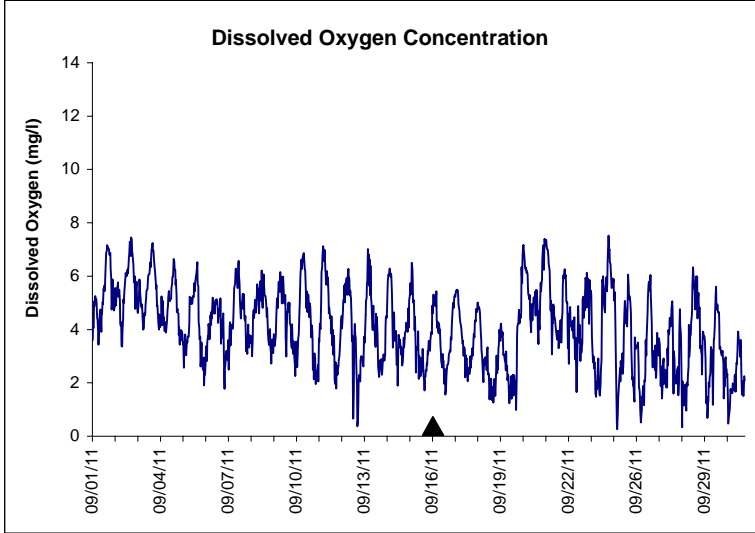

Indian River Lease Area, Indian River County September 2011

No Wind Data Available

▲ Monitoring Equipment Exchanged (sonde deployment)

Note: QA/QC limited to data deletion based on sonde error codes and pre- / post-calibration notes.