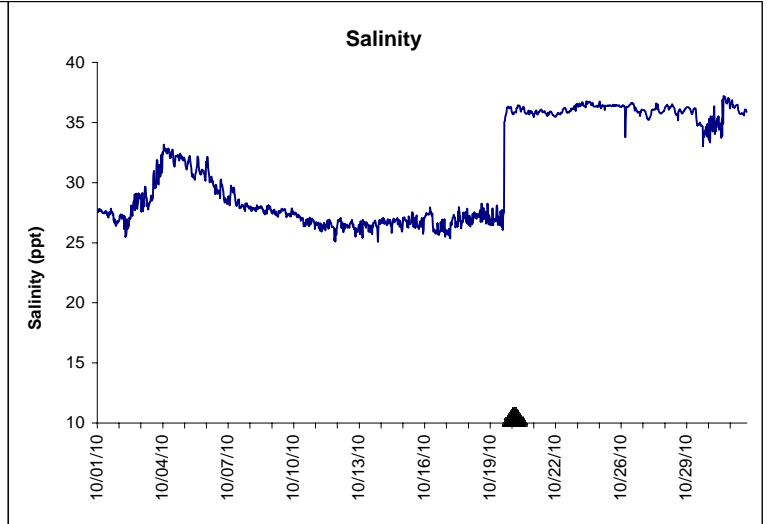

# Indian River Lease Area, Indian River County

## October 2010

No Wind Data Available

▲ Monitoring Equipment Exchanged (sonde deployment)

Note: QA/QC limited to data deletion based on sonde error codes and pre- / post-calibration notes.