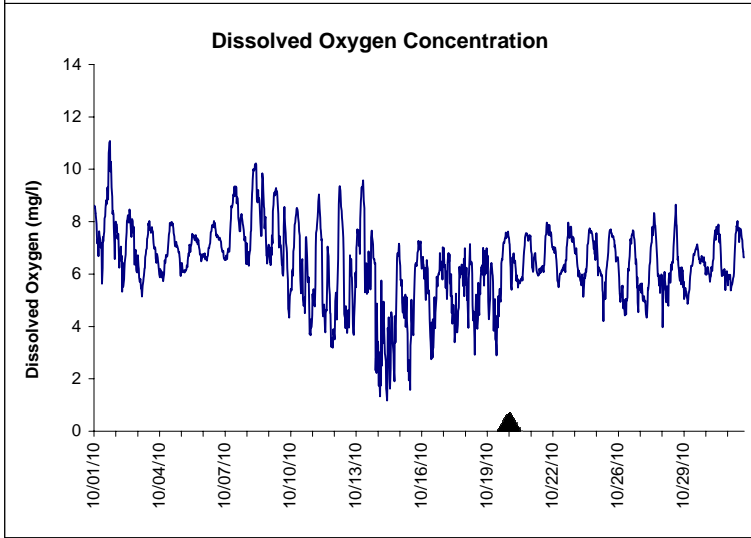

## October 2010

No Wind Data Available

▲ Monitoring Equipment Exchanged (sonde deployment)

Note: QA/QC limited to data deletion based on sonde error codes and pre- / post-calibration notes.