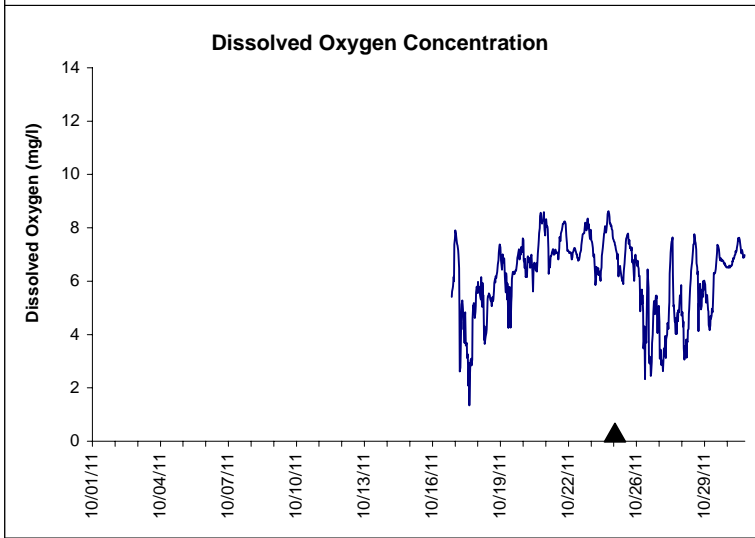

## Indian River Lease Area, Indian River County October 2011

No Wind Data Available

▲ Monitoring Equipment Exchanged (sonde deployment)

**Note:** QA/QC limited to data deletion based on sonde error codes and pre- / post-calibration notes.