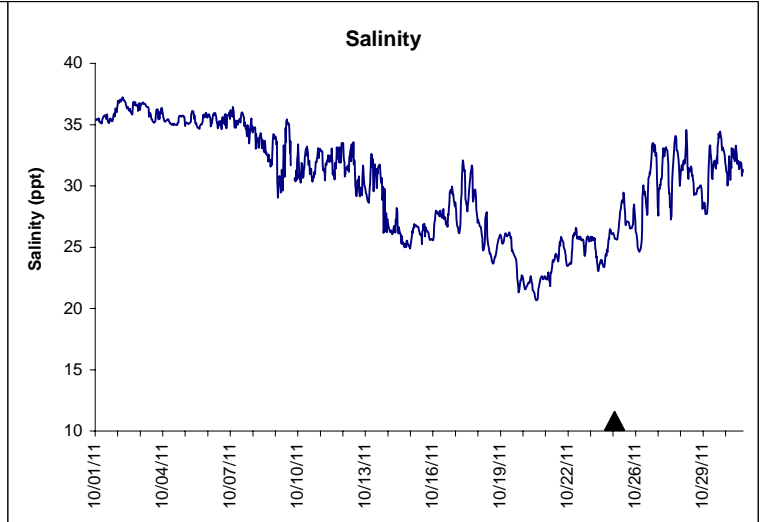

## Indian River Lease Area, Indian River County October 2011

No Wind Data Available

▲ Monitoring Equipment Exchanged (sonde deployment)

**Note:** QA/QC limited to data deletion based on sonde error codes and pre- / post-calibration notes.