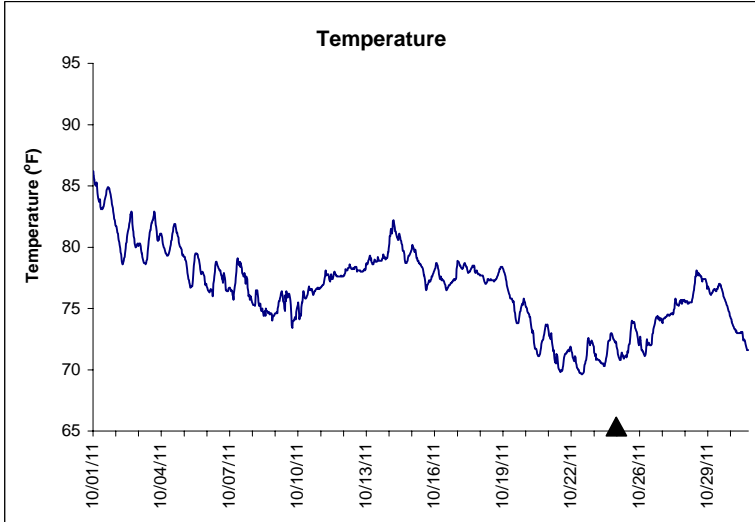

## Indian River Lease Area, Indian River County October 2011

No Wind Data Available

▲ Monitoring Equipment Exchanged (sonde deployment)

**Note:** QA/QC limited to data deletion based on sonde error codes and pre- / post-calibration notes.