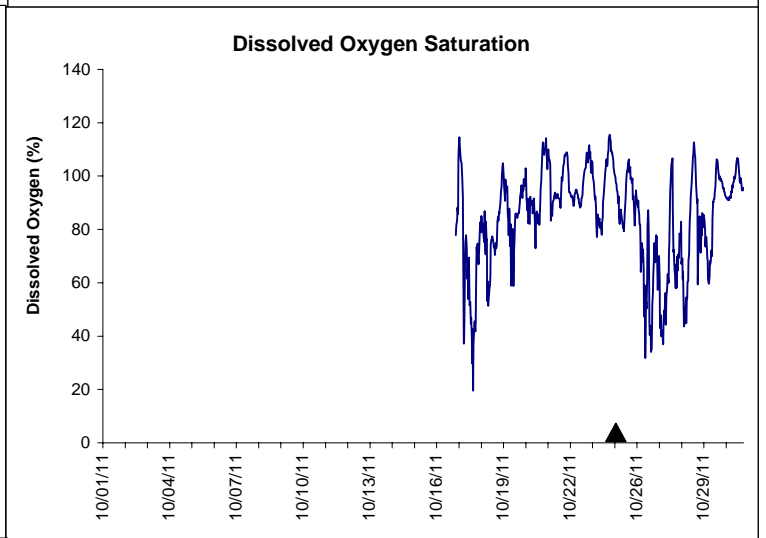

## Indian River Lease Area, Indian River County October 2011

No Wind Data Available

▲ Monitoring Equipment Exchanged (sonde deployment)

**Note:** QA/QC limited to data deletion based on sonde error codes and pre- / post-calibration notes.