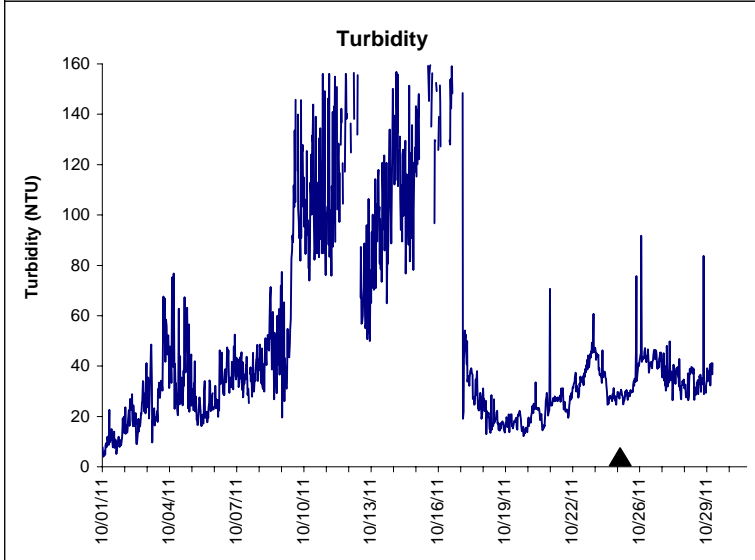

## Indian River Lease Area, Indian River County October 2011

No Wind Data Available

▲ Monitoring Equipment Exchanged (sonde deployment)

**Note:** QA/QC limited to data deletion based on sonde error codes and pre- / post-calibration notes.