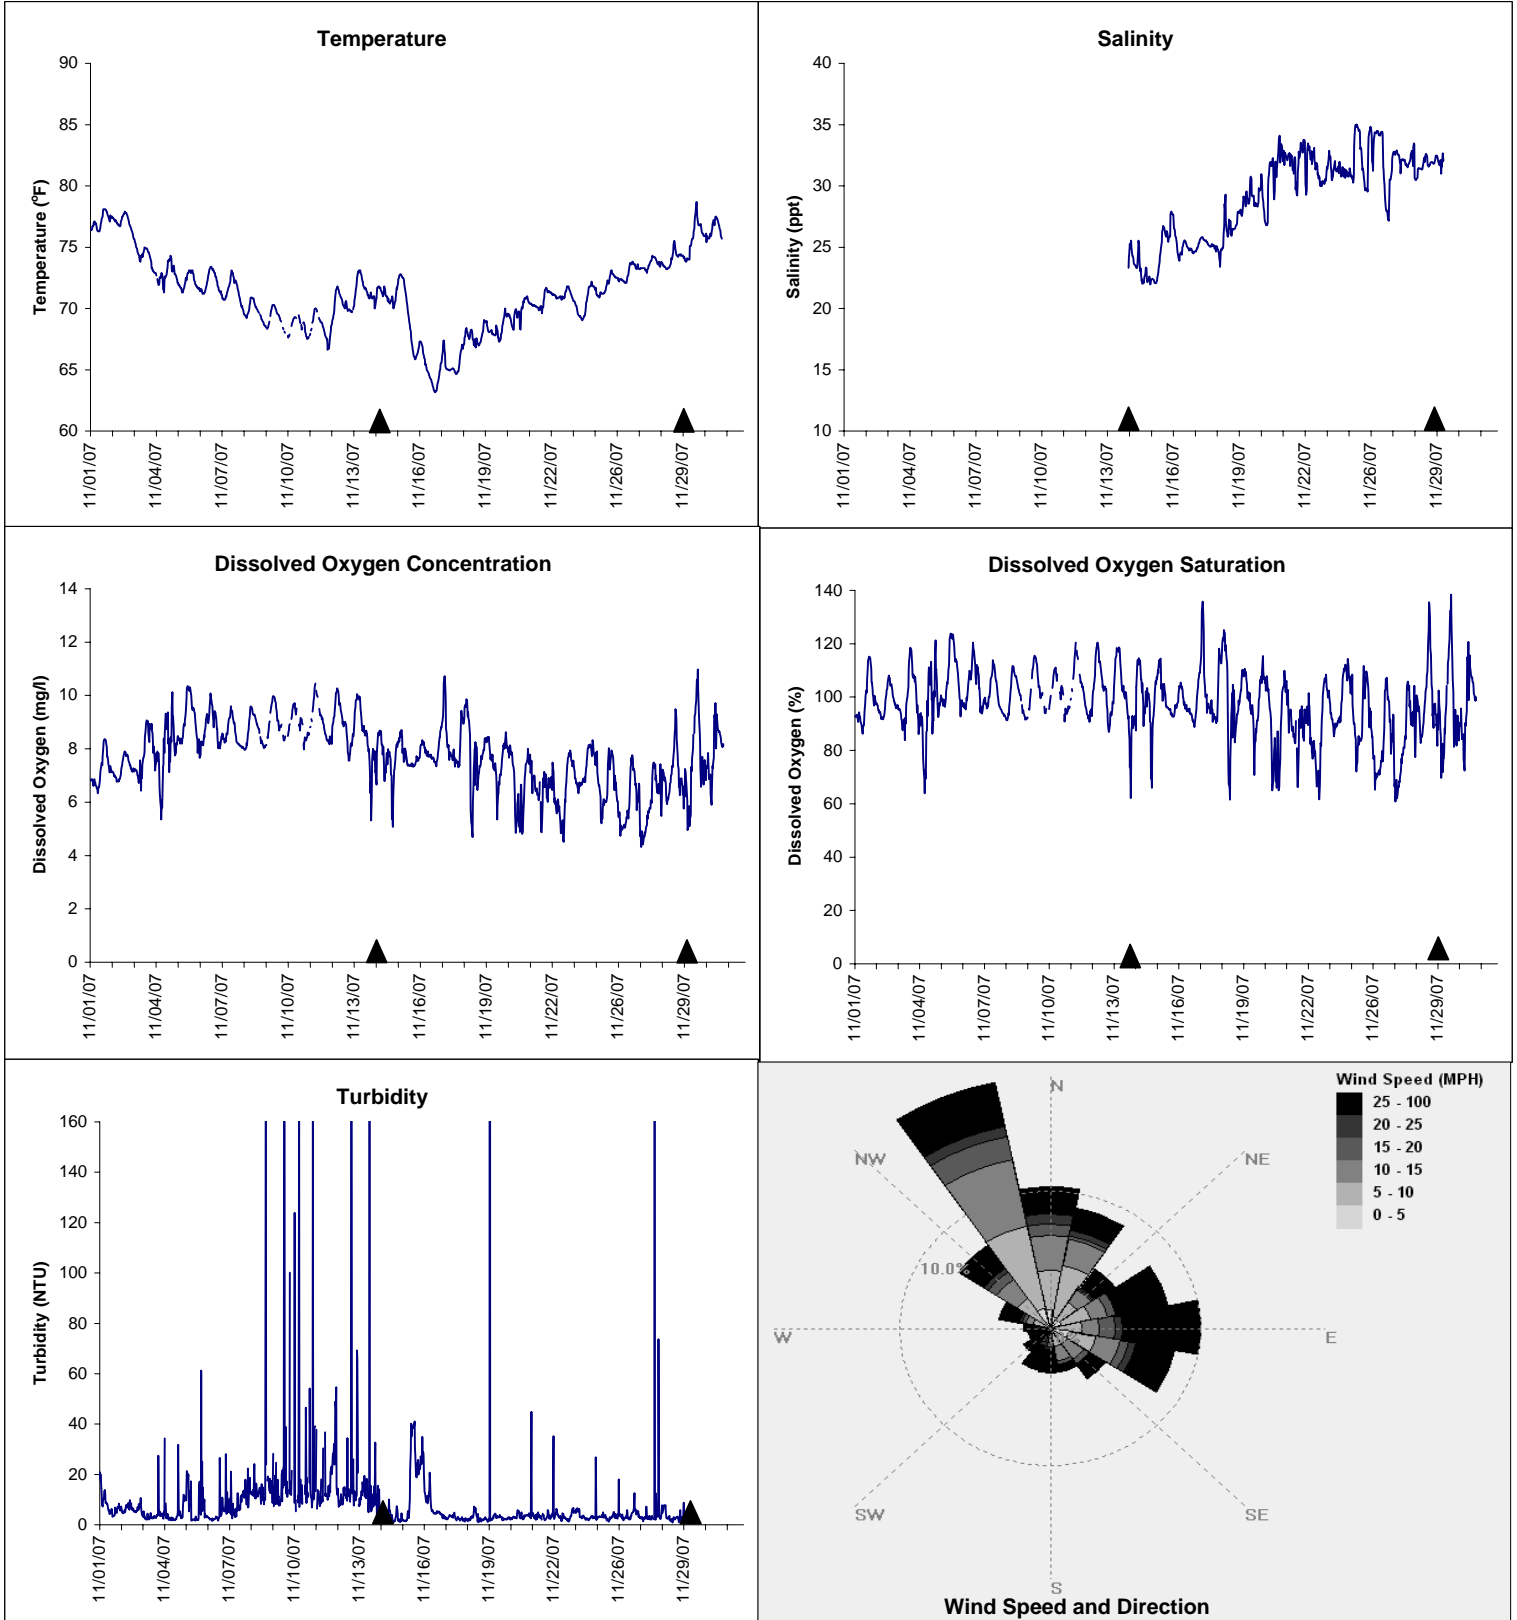

# Indian River Lease Area, Indian River County

## November 2007

▲ Monitoring Equipment Exchanged (sonde deployment)

**Note:** QA/QC limited to data deletion based on sonde error codes and pre- / post-calibration notes.