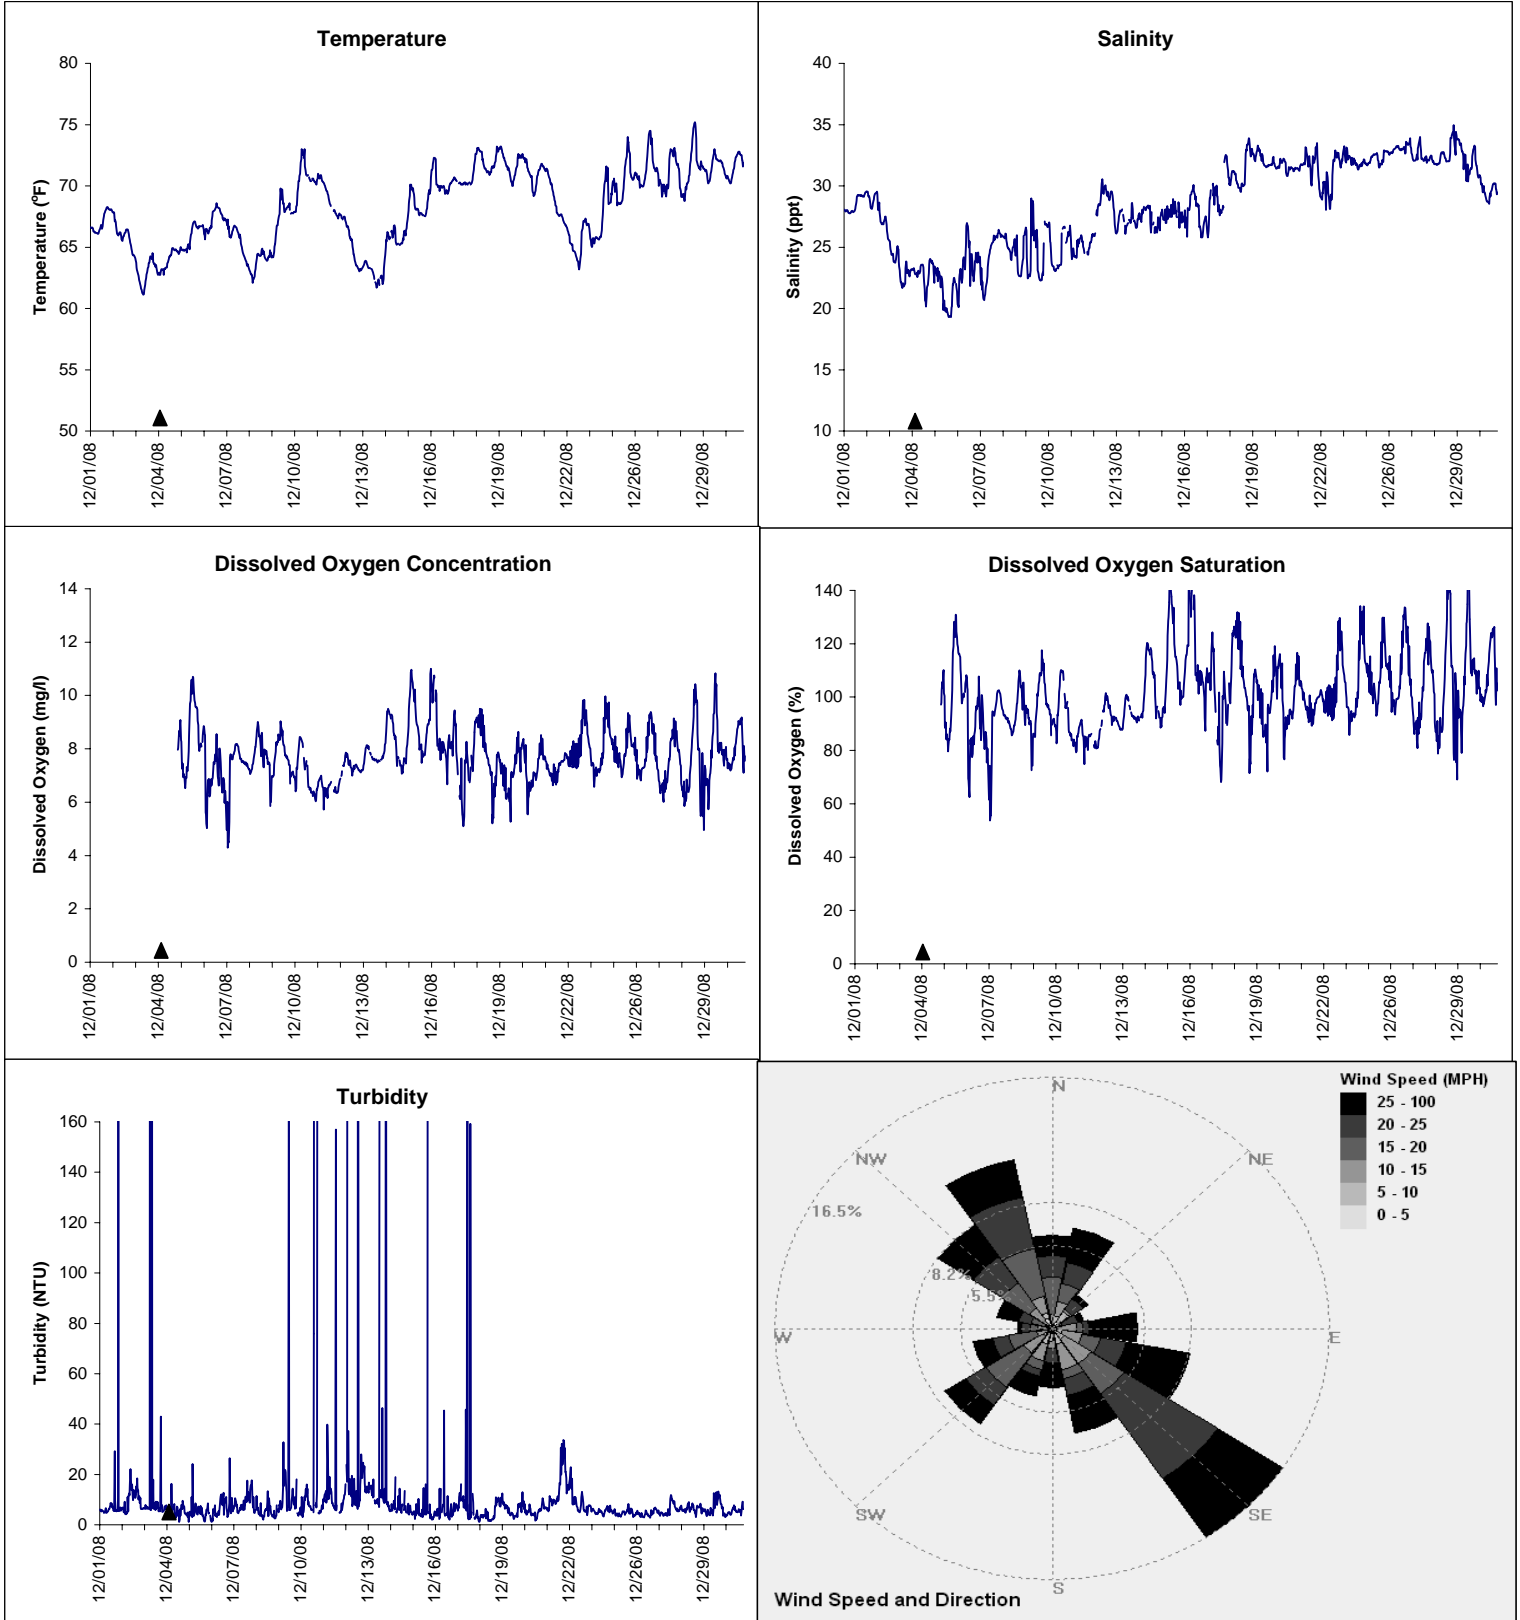

## Indian River Lease Area, Indian River County December 2008

▲ Monitoring Equipment Exchanged (sonde deployment)

**Note:** QA/QC limited to data deletion based on sonde error codes and pre- / post-calibration notes.

**Indian River Lease Area, Indian River County**  
**December 2008**

**▲ Monitoring Equipment Exchanged (sonde deployment)**

**Note: QA/QC limited to data deletion based on sonde error codes and pre- / post-calibration notes.**