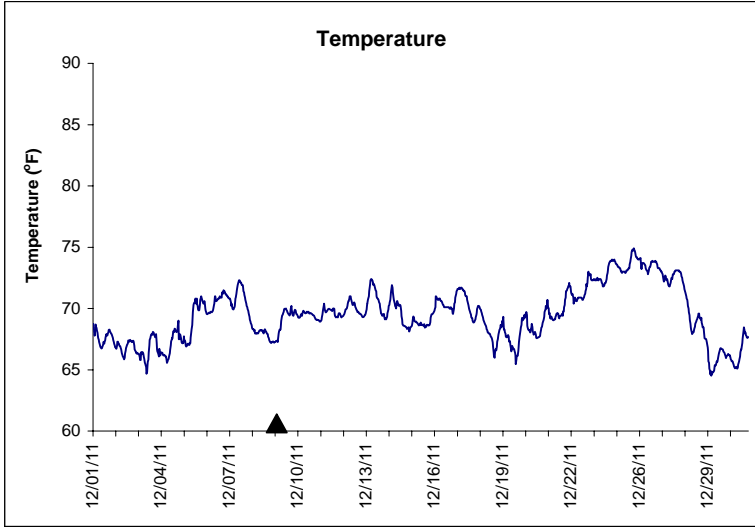

Indian River Lease Area, Indian River County
December 2011

No Wind Data Available

▲ Monitoring Equipment Exchanged (sonde deployment)

Note: QA/QC limited to data deletion based on sonde error codes and pre- / post-calibration notes.