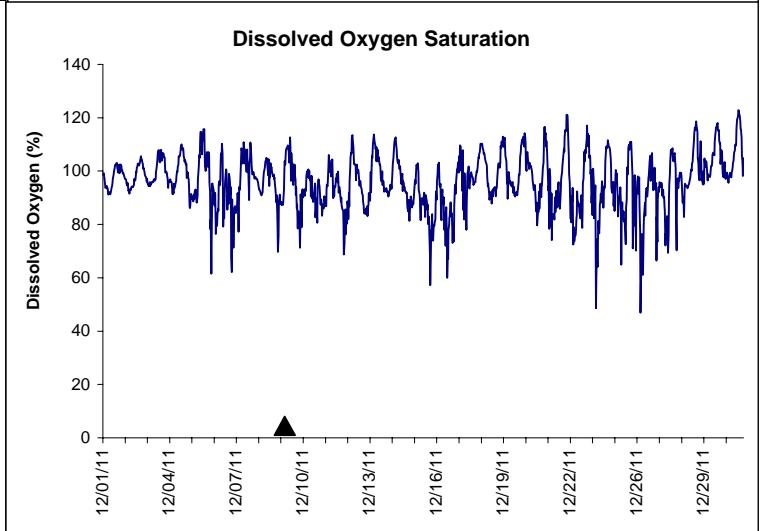

Indian River Lease Area, Indian River County
December 2011

No Wind Data Available

▲ Monitoring Equipment Exchanged (sonde deployment)

Note: QA/QC limited to data deletion based on sonde error codes and pre- / post-calibration notes.