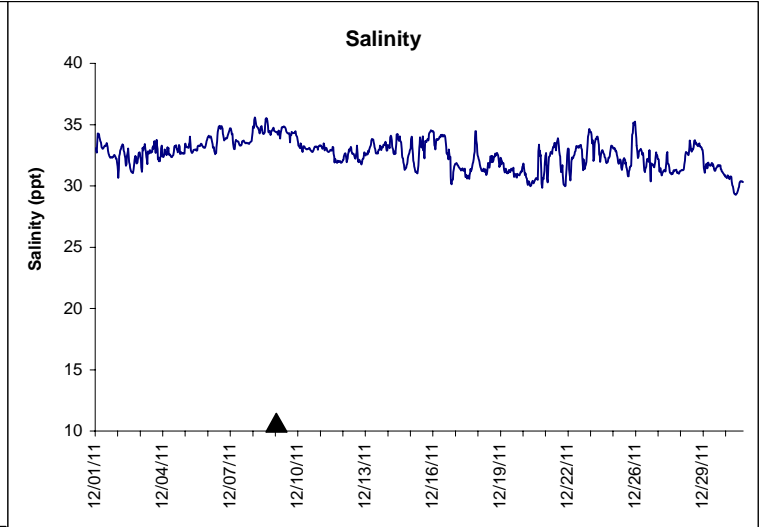

Indian River Lease Area, Indian River County
December 2011

No Wind Data Available

▲ Monitoring Equipment Exchanged (sonde deployment)

Note: QA/QC limited to data deletion based on sonde error codes and pre- / post-calibration notes.