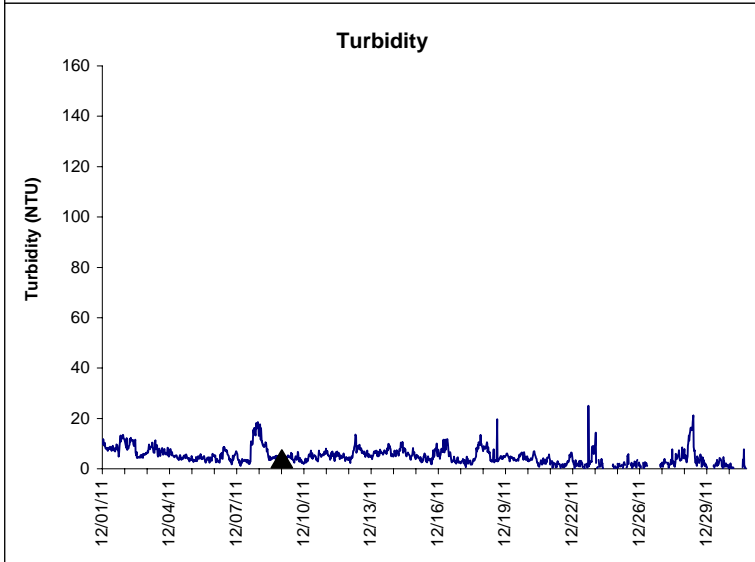

Indian River Lease Area, Indian River County
December 2011

No Wind Data Available

▲ Monitoring Equipment Exchanged (sonde deployment)

Note: QA/QC limited to data deletion based on sonde error codes and pre- / post-calibration notes.