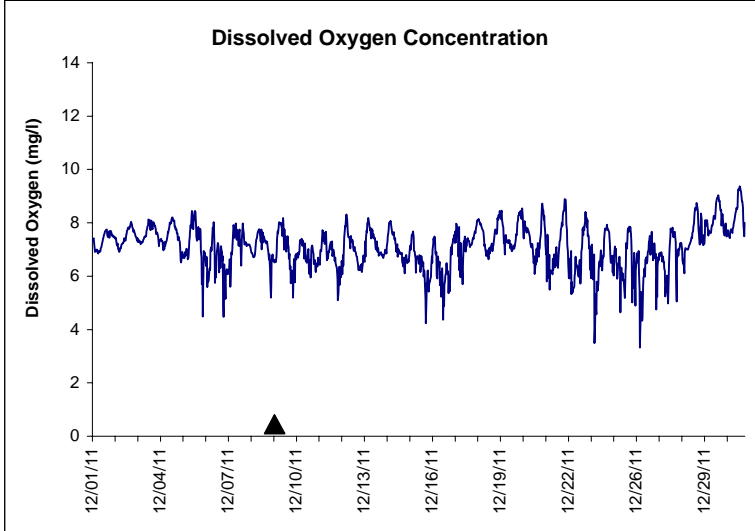

Indian River Lease Area, Indian River County
December 2011

No Wind Data Available

▲ Monitoring Equipment Exchanged (sonde deployment)

Note: QA/QC limited to data deletion based on sonde error codes and pre- / post-calibration notes.