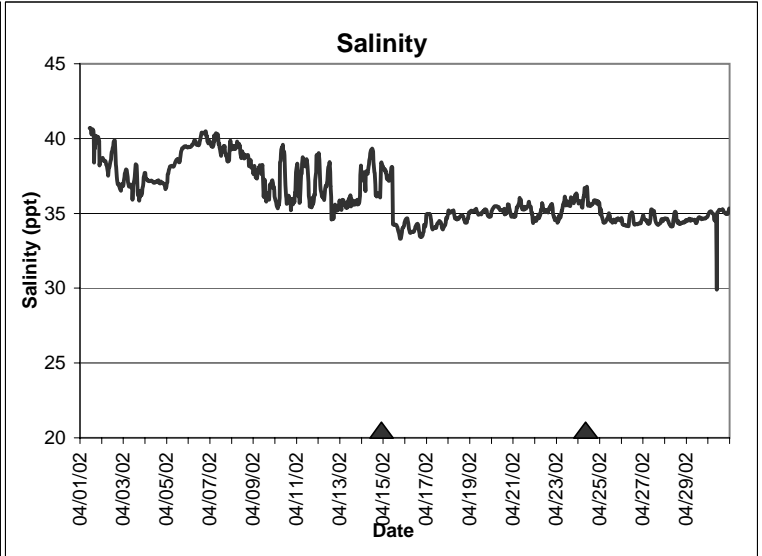

**Indian River Lease Area, Indian River County  
April 2002**

▲ Monitoring equipment exchanged (sonde deployment)  
Refer to QA/QC log for additional information