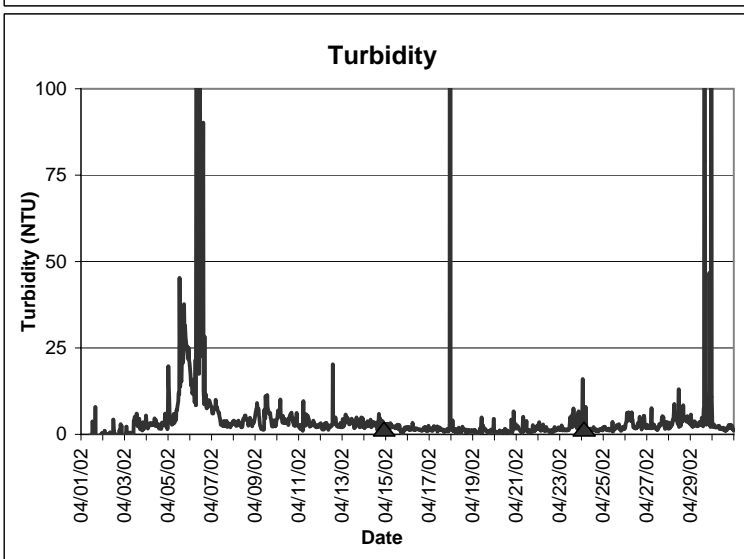

**Indian River Lease Area, Indian River County  
April 2002**

▲ Monitoring equipment exchanged (sonde deployment)  
Refer to QA/QC log for additional information