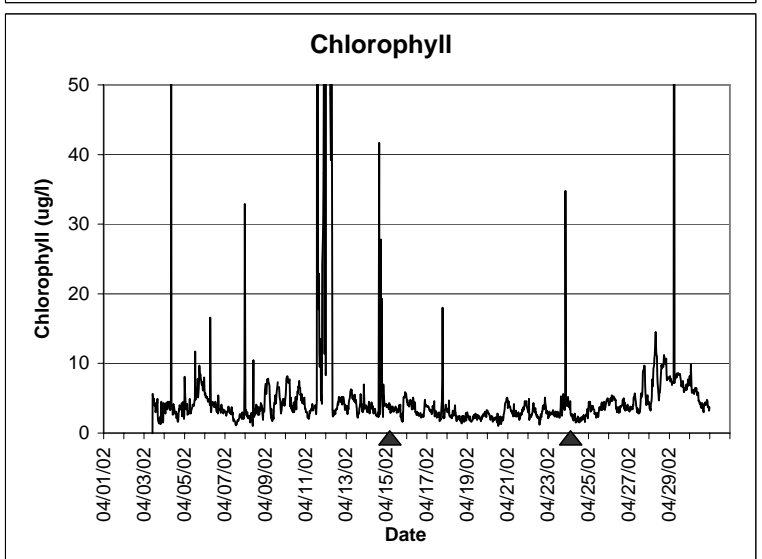

**Indian River Lease Area, Indian River County  
April 2002**

▲ Monitoring equipment exchanged (sonde deployment)  
Refer to QA/QC log for additional information