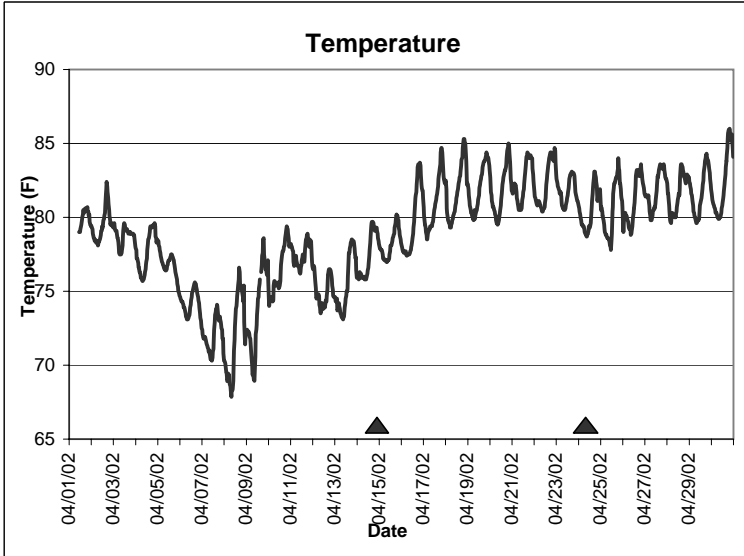

**Indian River Lease Area, Indian River County  
April 2002**

▲ Monitoring equipment exchanged (sonde deployment)  
Refer to QA/QC log for additional information