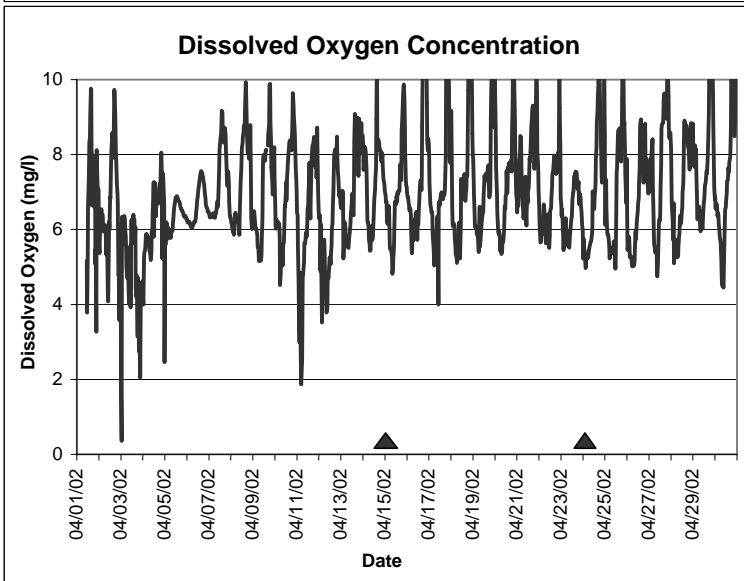

**Indian River Lease Area, Indian River County  
April 2002**

▲ Monitoring equipment exchanged (sonde deployment)  
Refer to QA/QC log for additional information