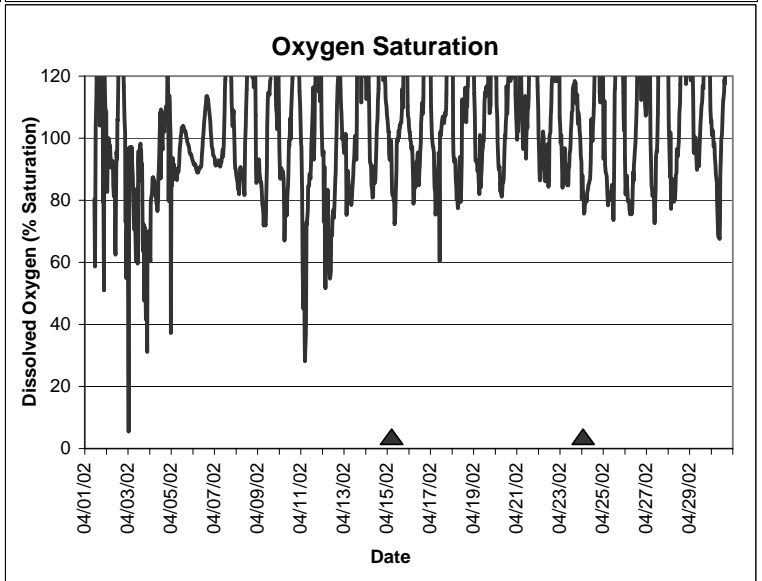

**Indian River Lease Area, Indian River County  
April 2002**

▲ Monitoring equipment exchanged (sonde deployment)  
Refer to QA/QC log for additional information