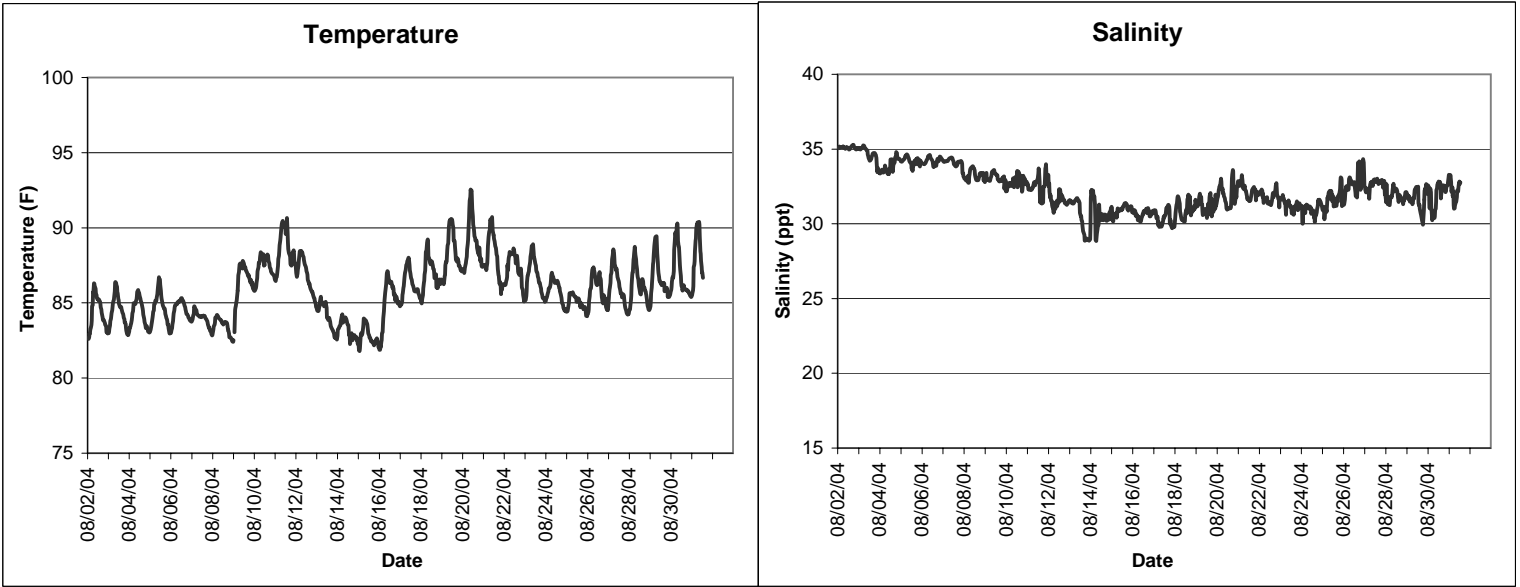

Indian River Lease Area, Indian River County
August 2004

▲ Monitoring equipment exchanged (sonde deployment)
Refer to QA/QC log for additional information.

**Indian River Lease Area, Indian River County
August 2004**