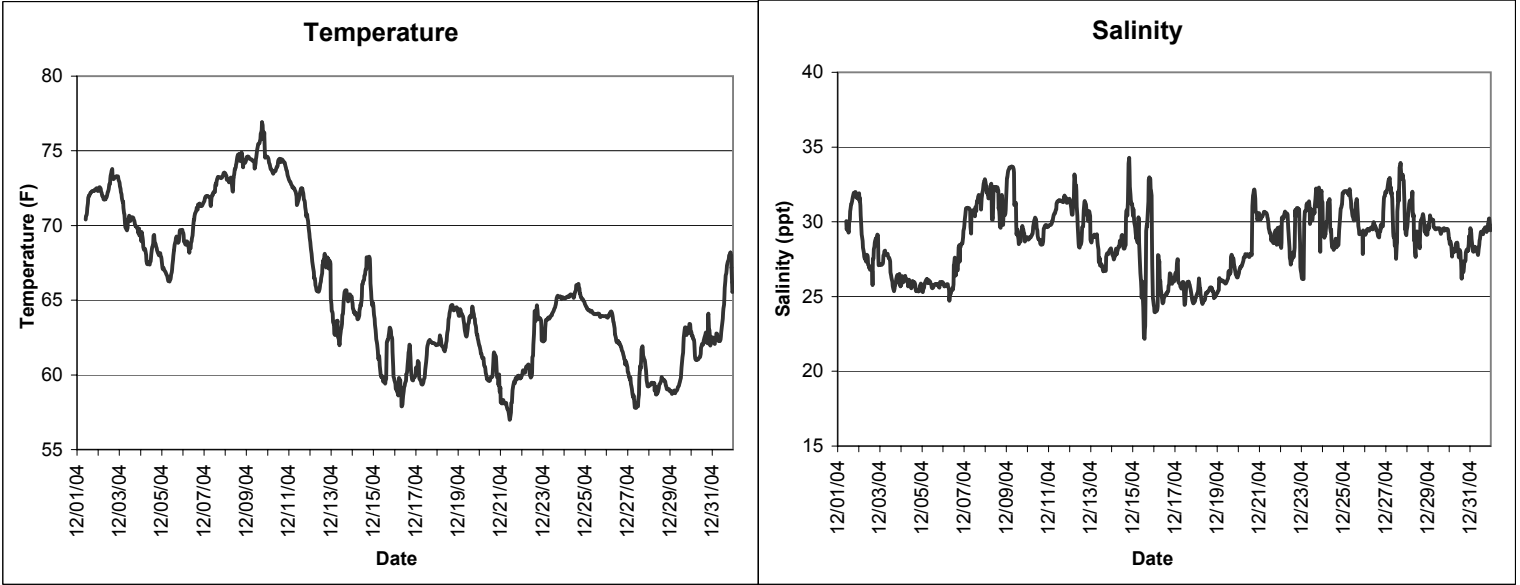

Indian River Lease Area, Indian River County
December 2004

▲ Monitoring equipment exchanged (sonde deployment)
Refer to QA/QC log for additional information.

**Indian River Lease Area, Indian River County
December 2004**