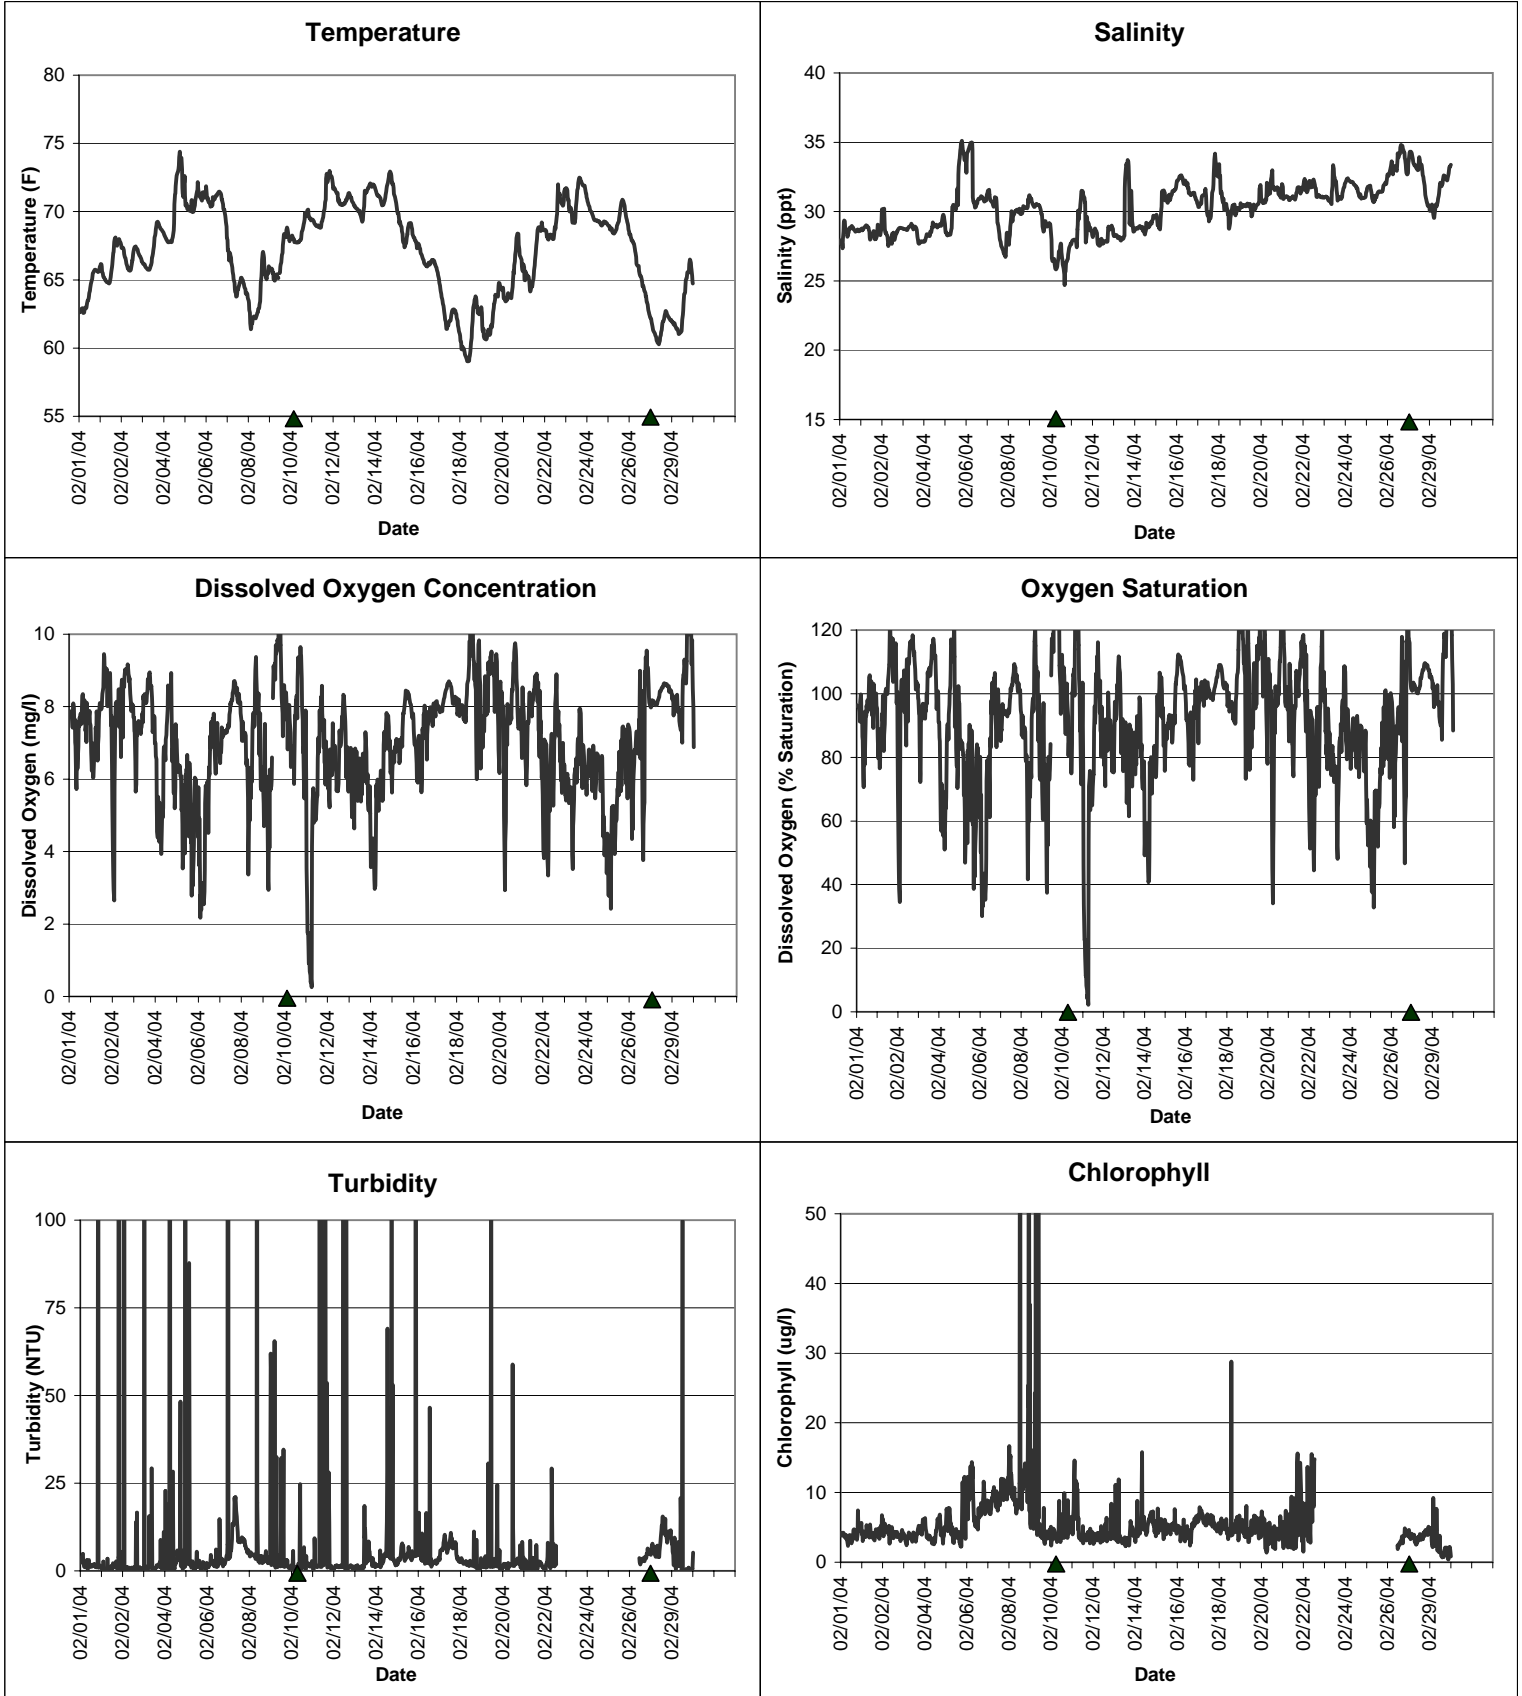

**Indian River Lease Area, Indian River County
February 2004**

**▲ Monitoring equipment exchanged (sonde deployment).
Refer to QA/QC log for additional information.**