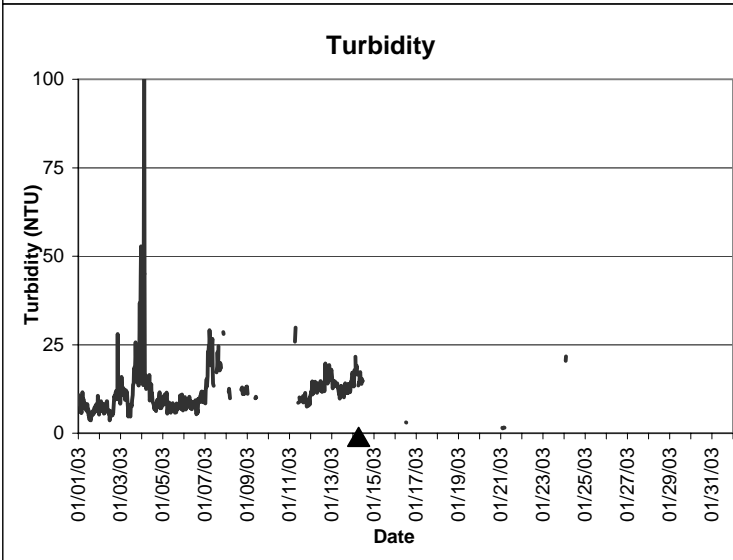

**Indian River Lease Area, Indian River County
January 2003**

▲ Monitoring equipment exchanged (sonde deployment)
Refer to QA/QC log for additional information