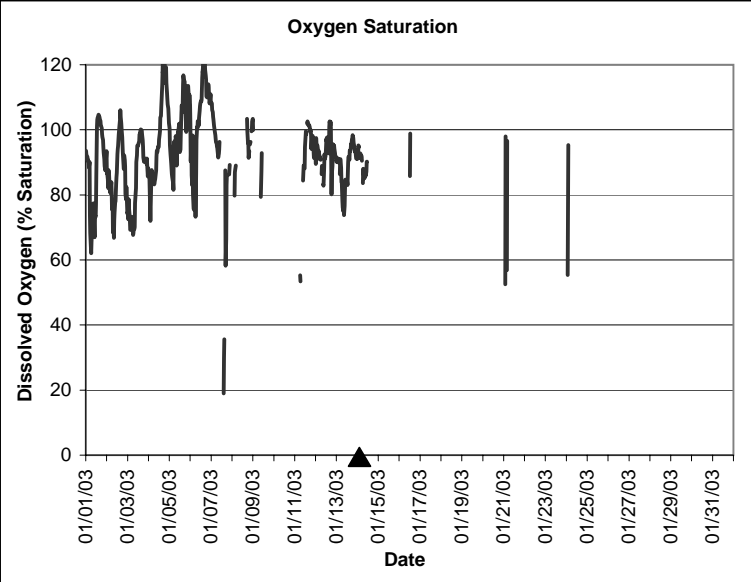

**Indian River Lease Area, Indian River County
January 2003**

▲ Monitoring equipment exchanged (sonde deployment)
Refer to QA/QC log for additional information