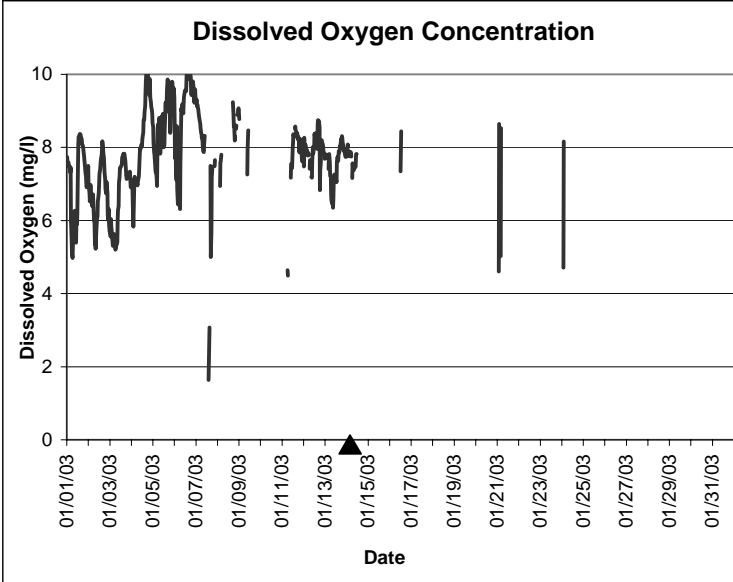

**Indian River Lease Area, Indian River County
January 2003**

▲ Monitoring equipment exchanged (sonde deployment)
Refer to QA/QC log for additional information