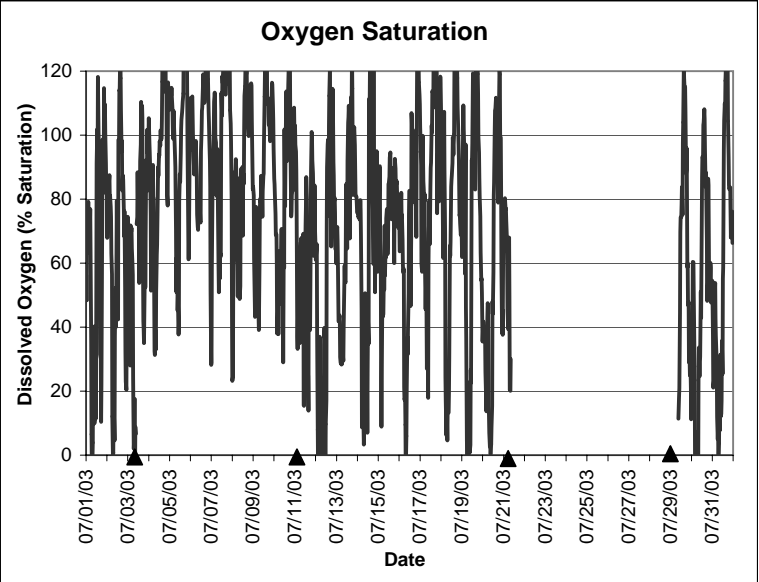

# Indian River Lease Area, Brevard County July 2003

▲ Monitoring equipment exchanged (sonde deployment).  
Refer to QA/QC log for additional information.