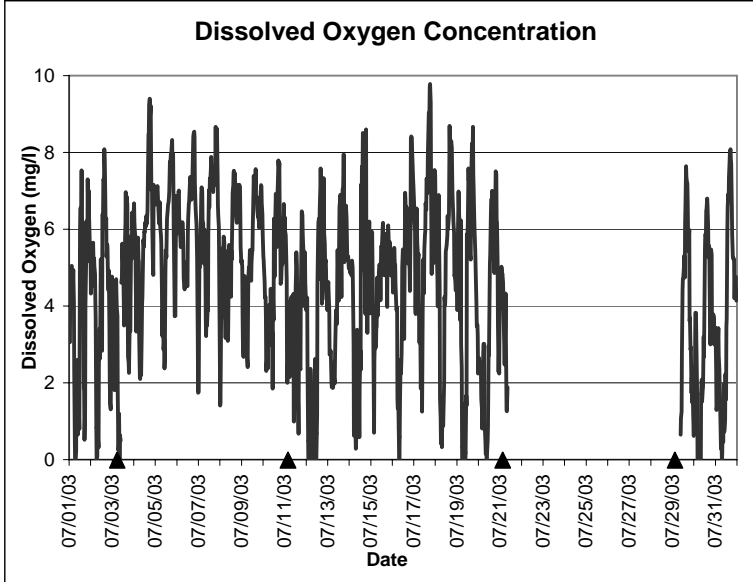

# Indian River Lease Area, Brevard County July 2003

▲ Monitoring equipment exchanged (sonde deployment).  
Refer to QA/QC log for additional information.