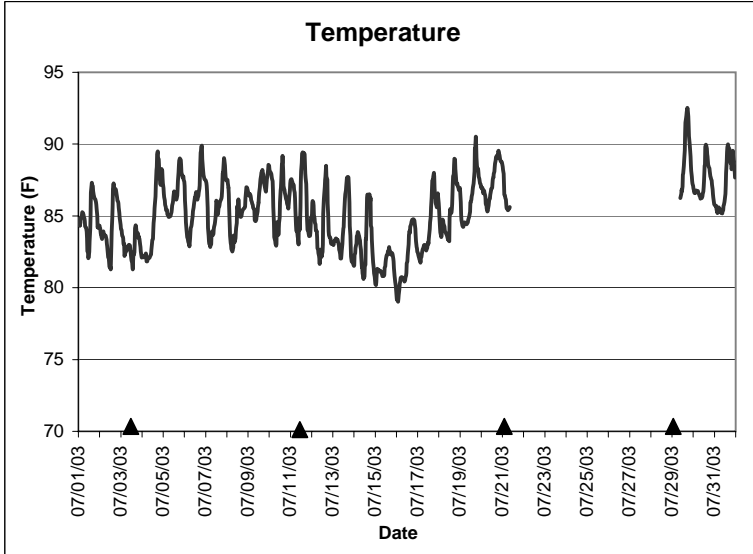

# Indian River Lease Area, Brevard County July 2003

▲ Monitoring equipment exchanged (sonde deployment).  
Refer to QA/QC log for additional information.