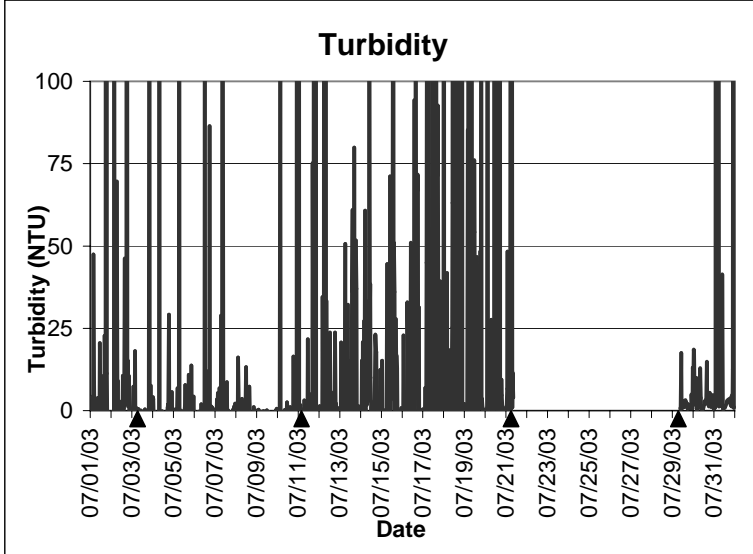

# Indian River Lease Area, Brevard County July 2003

▲ Monitoring equipment exchanged (sonde deployment).  
Refer to QA/QC log for additional information.