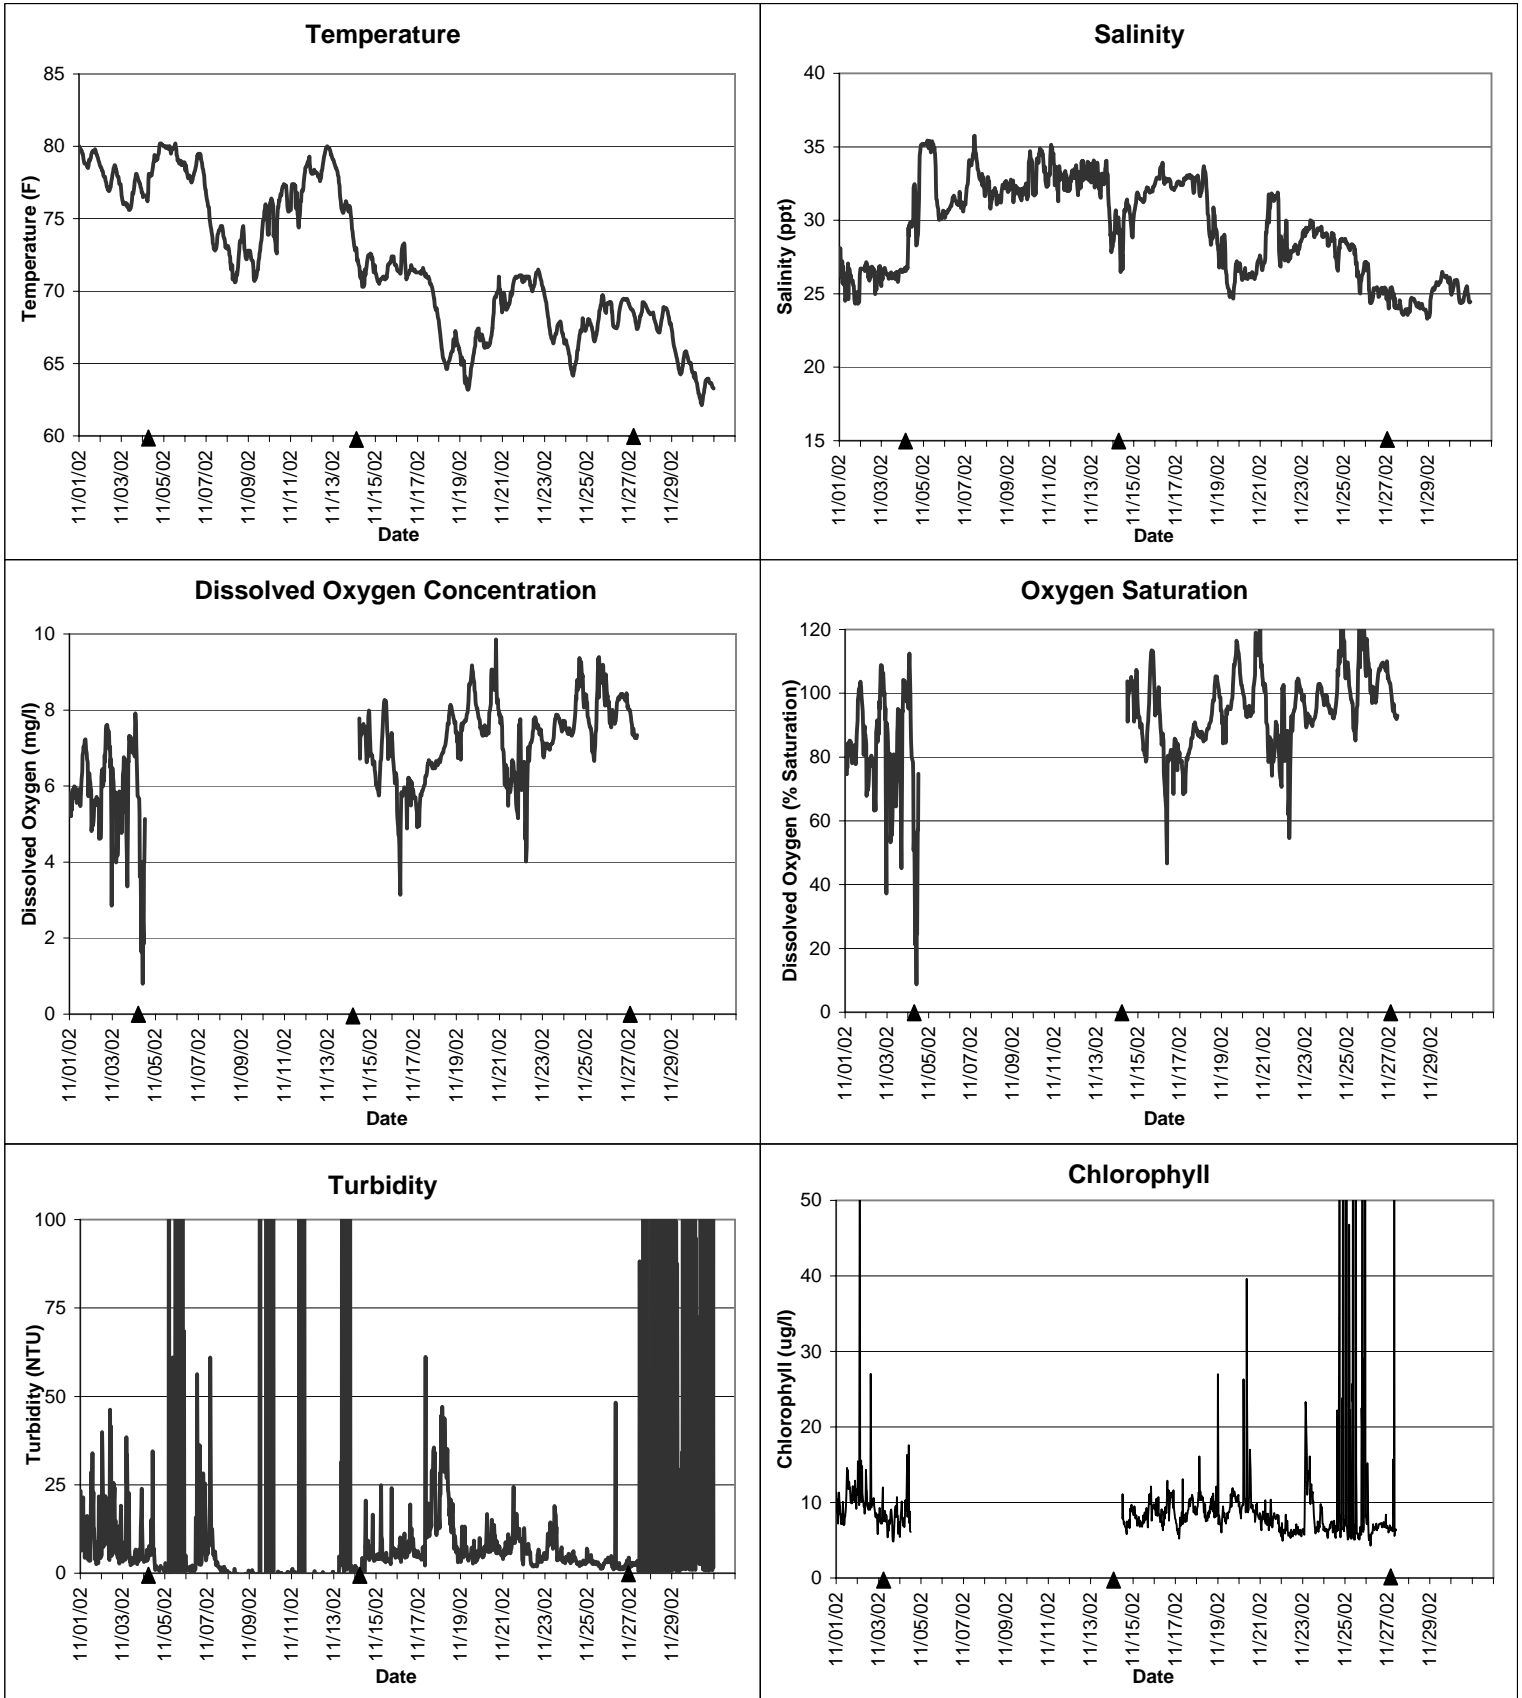

**Indian River Lease Area, Indian River County  
November 2002**

▲ Monitoring equipment exchanged (sonde deployment).  
Refer to QA/QC log for additional information.