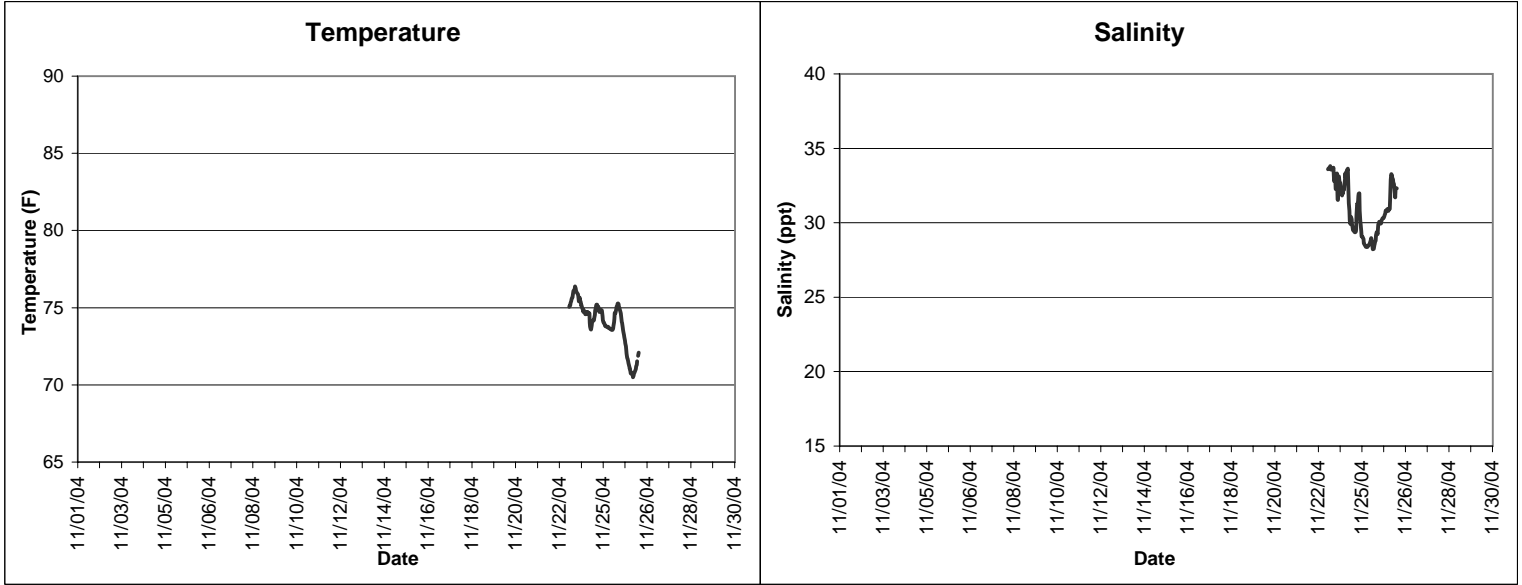

Indian River Lease Area, Indian River County
November 2004

▲ Monitoring equipment exchanged (sonde deployment)
Refer to QA/QC log for additional information.

**Indian River Lease Area, Indian River County
November 2004**