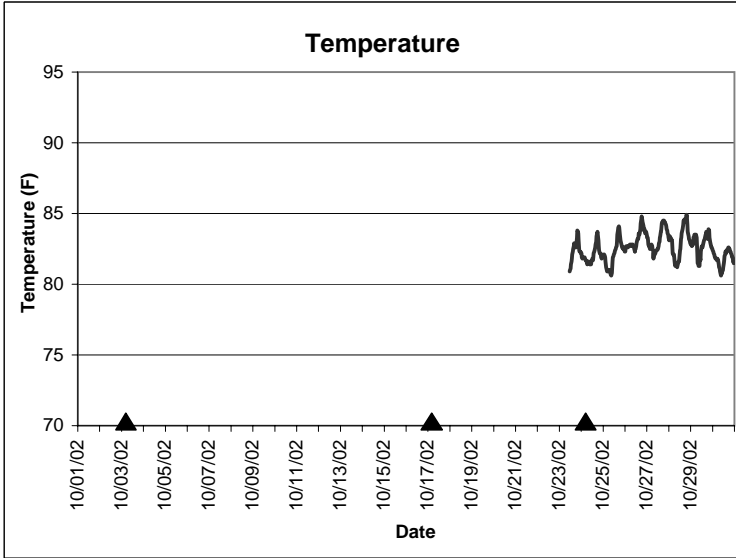

## Indian River Lease Area, Indian River County October 2002

▲ Monitoring equipment exchanged (sonde deployment)  
Refer to QA/QC log for additional information

**Indian River Lease Area, Indian River County  
October 2002**