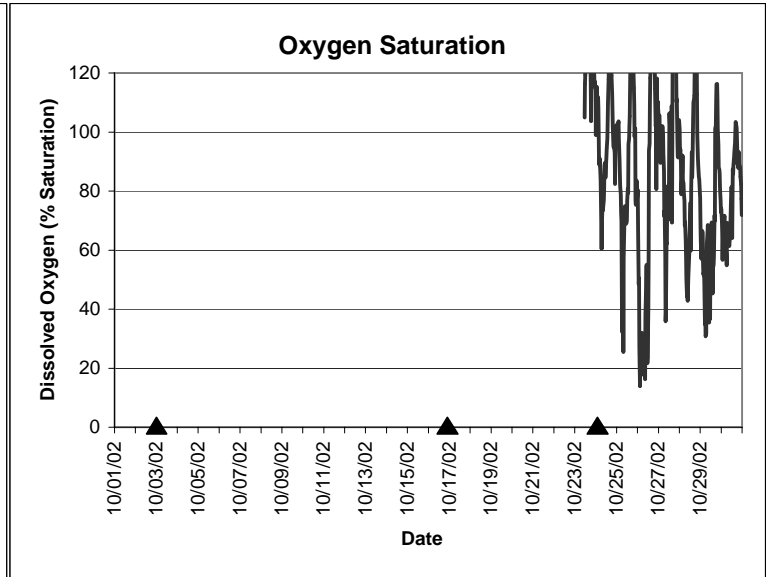

## Indian River Lease Area, Indian River County October 2002

▲ Monitoring equipment exchanged (sonde deployment)  
Refer to QA/QC log for additional information

**Indian River Lease Area, Indian River County  
October 2002**