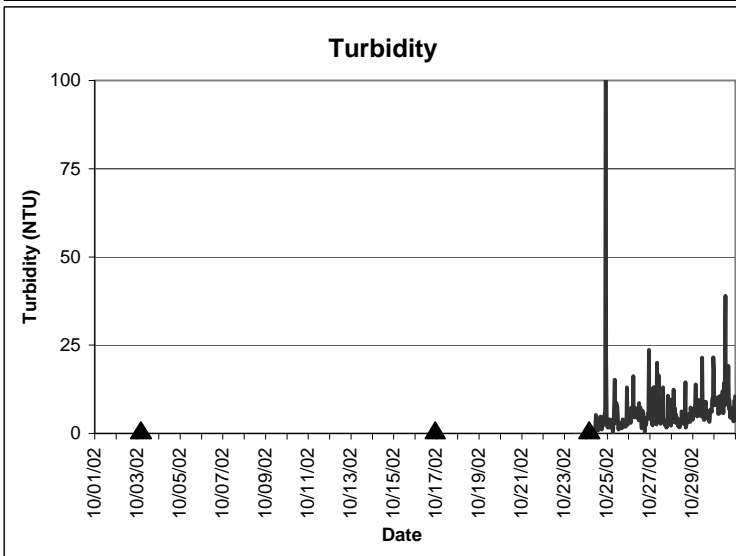

## Indian River Lease Area, Indian River County October 2002

▲ Monitoring equipment exchanged (sonde deployment)  
Refer to QA/QC log for additional information

**Indian River Lease Area, Indian River County  
October 2002**