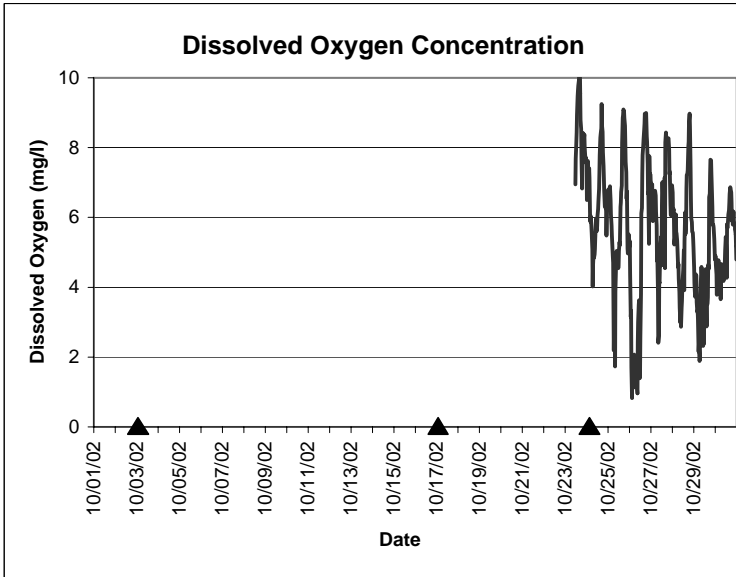

## Indian River Lease Area, Indian River County October 2002

▲ Monitoring equipment exchanged (sonde deployment)  
Refer to QA/QC log for additional information

**Indian River Lease Area, Indian River County  
October 2002**