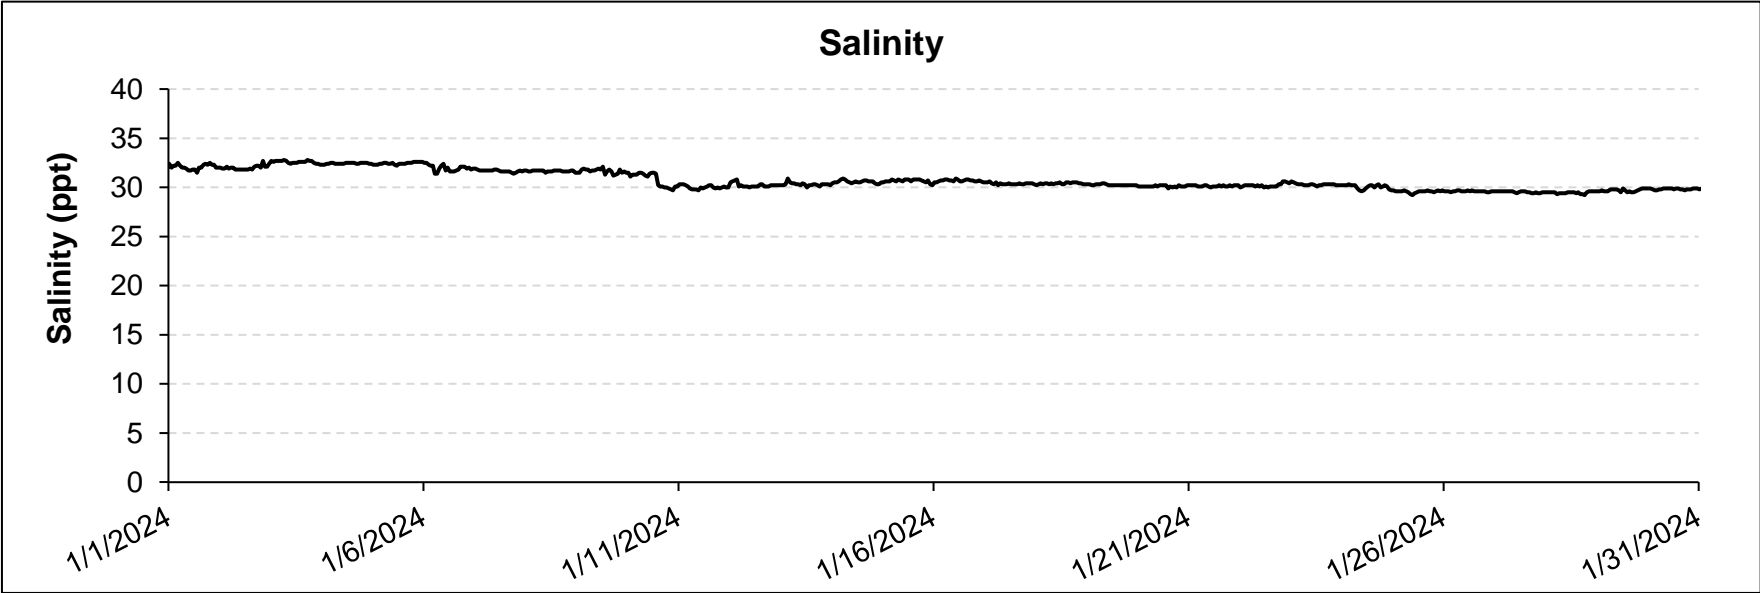

Alligator Harbor HSA, Alligator Harbor, Franklin County

January 2024

Florida State University Coastal and Marine Laboratory (FSUCML). Real-time and Continuous Seawater Monitoring System. Data accessed from the FSUCML website: <https://marinelab.fsu.edu/research/seawater-monitoring-system/>; accessed February 23, 2024.