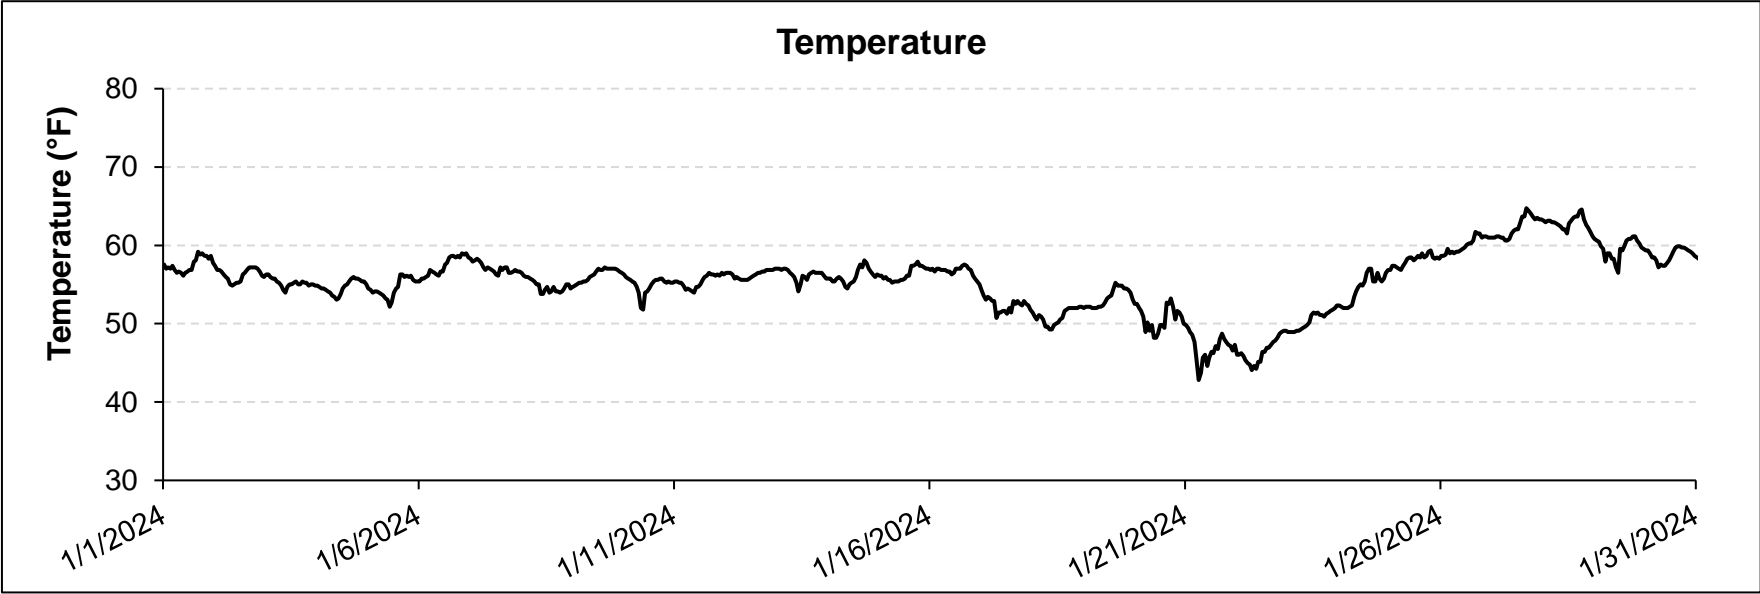

Alligator Harbor HSA, Alligator Harbor, Franklin County

January 2024

Florida State University Coastal and Marine Laboratory (FSUCML). Real-time and Continuous Seawater Monitoring System. Data accessed from the FSUCML website: <https://marinelab.fsu.edu/research/seawater-monitoring-system/>; accessed February 23, 2024.