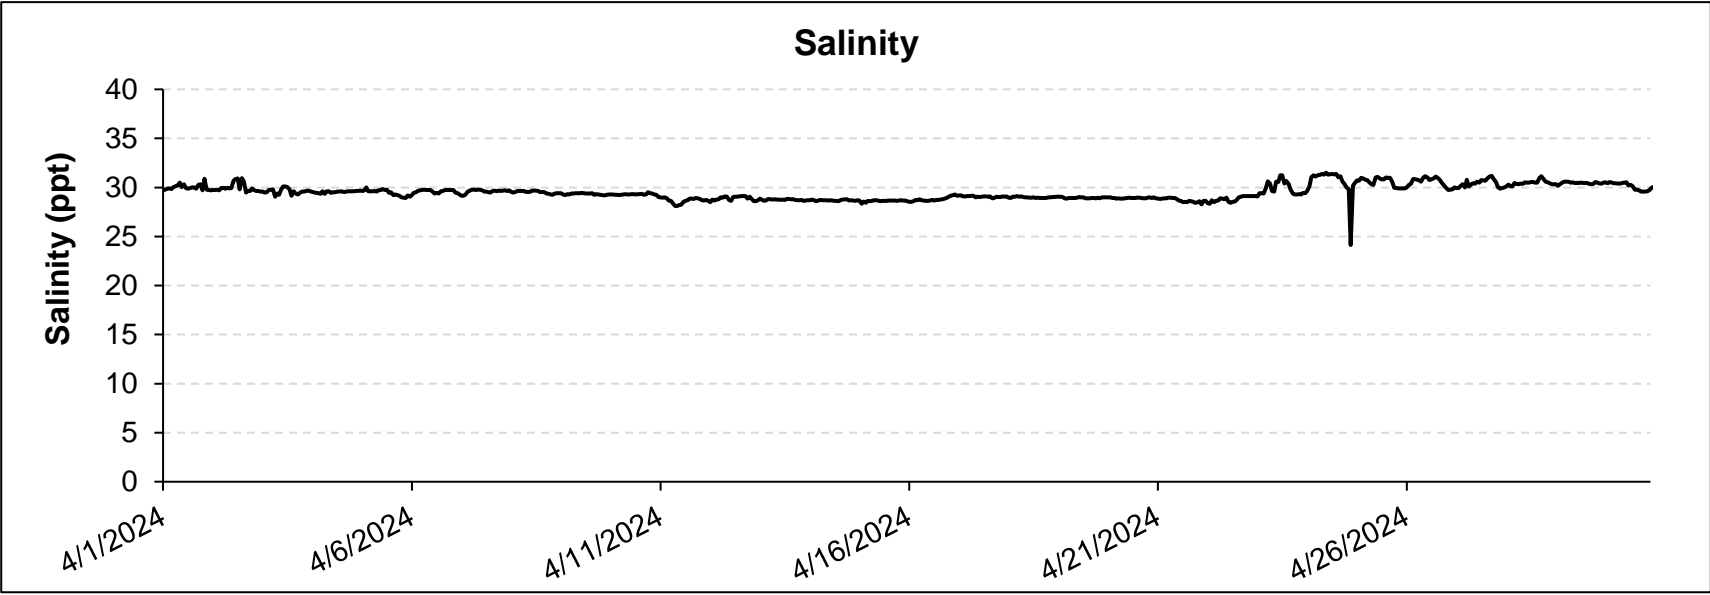

Alligator Harbor HSA, Alligator Harbor, Franklin County

April 2024

Florida State University Coastal and Marine Laboratory (FSUCML). Real-time and Continuous Seawater Monitoring System. Data accessed from the FSUCML website: <https://marinelab.fsu.edu/research/seawater-monitoring-system/>; accessed February 23, 2024.