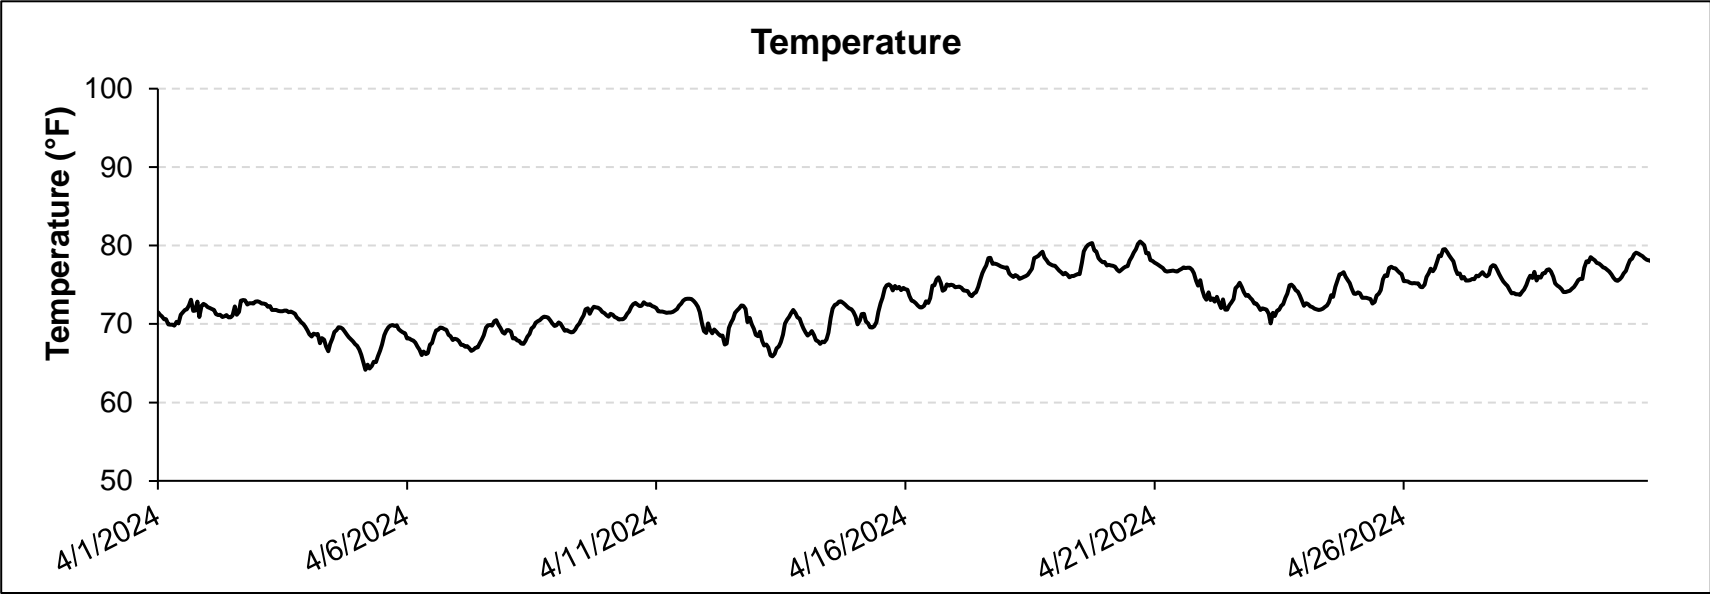

Alligator Harbor HSA, Alligator Harbor, Franklin County

April 2024

Florida State University Coastal and Marine Laboratory (FSUCML). Real-time and Continuous Seawater Monitoring System. Data accessed from the FSUCML website: <https://marinelab.fsu.edu/research/seawater-monitoring-system/>; accessed February 23, 2024.