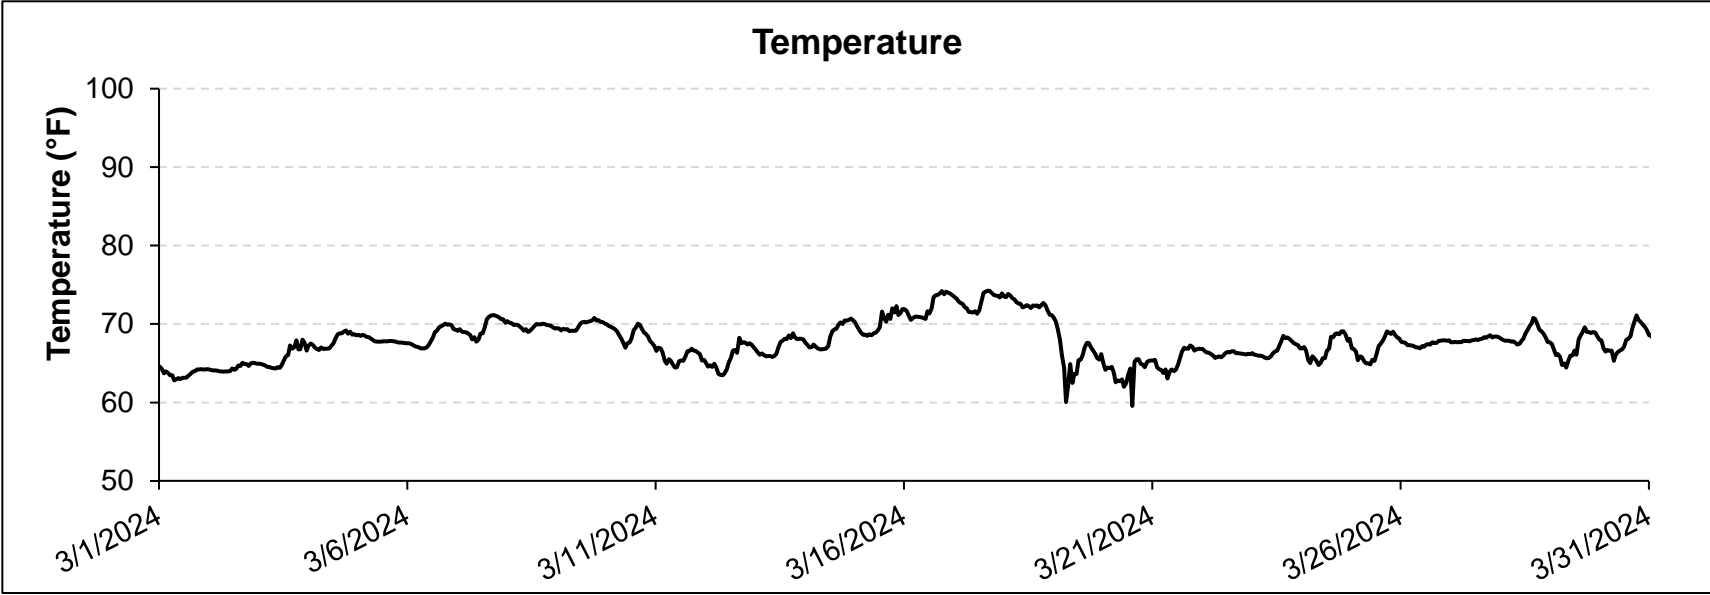

Alligator Harbor HSA, Alligator Harbor, Franklin County

March 2024

Florida State University Coastal and Marine Laboratory (FSUCML). Real-time and Continuous Seawater Monitoring System. Data accessed from the FSUCML website: <https://marinelab.fsu.edu/research/seawater-monitoring-system/>; accessed February 23, 2024.