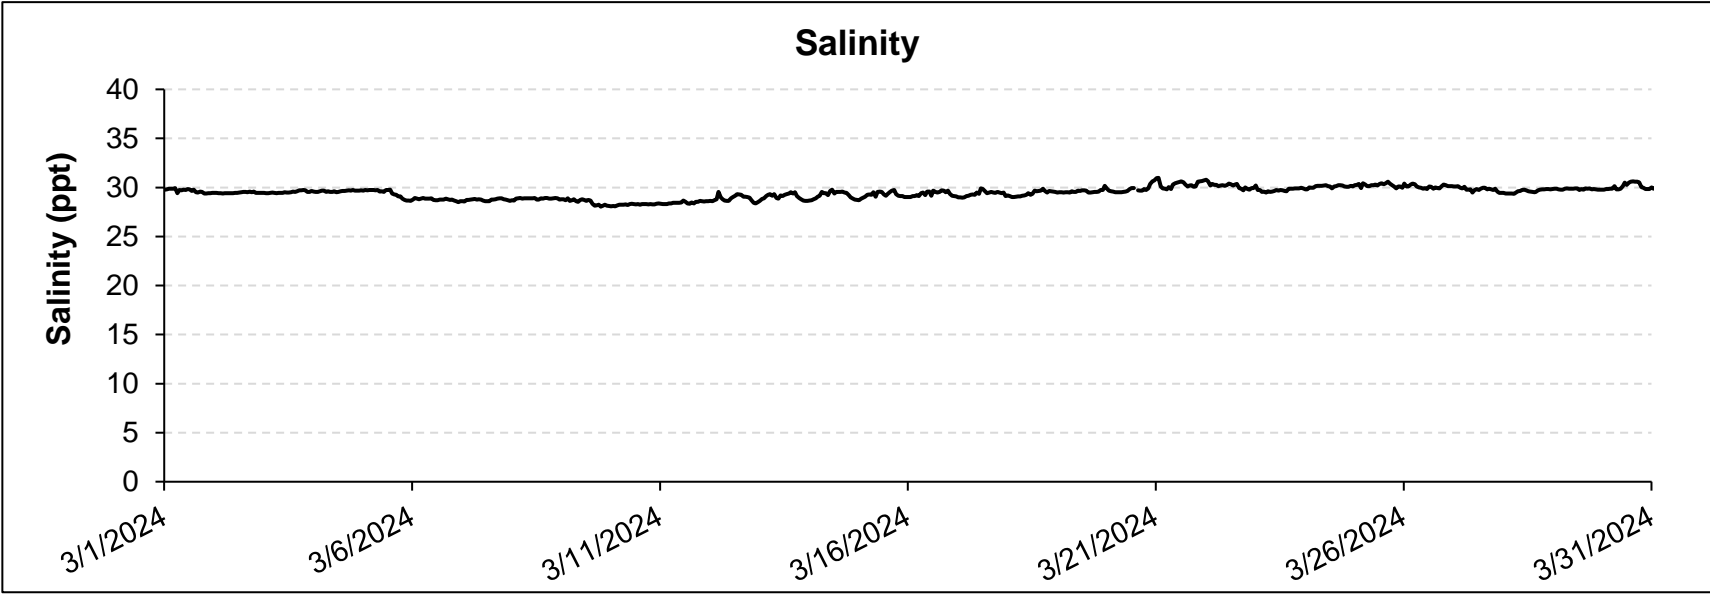

Alligator Harbor HSA, Alligator Harbor, Franklin County

March 2024

Florida State University Coastal and Marine Laboratory (FSUCML). Real-time and Continuous Seawater Monitoring System. Data accessed from the FSUCML website: <https://marinelab.fsu.edu/research/seawater-monitoring-system/>; accessed February 23, 2024.