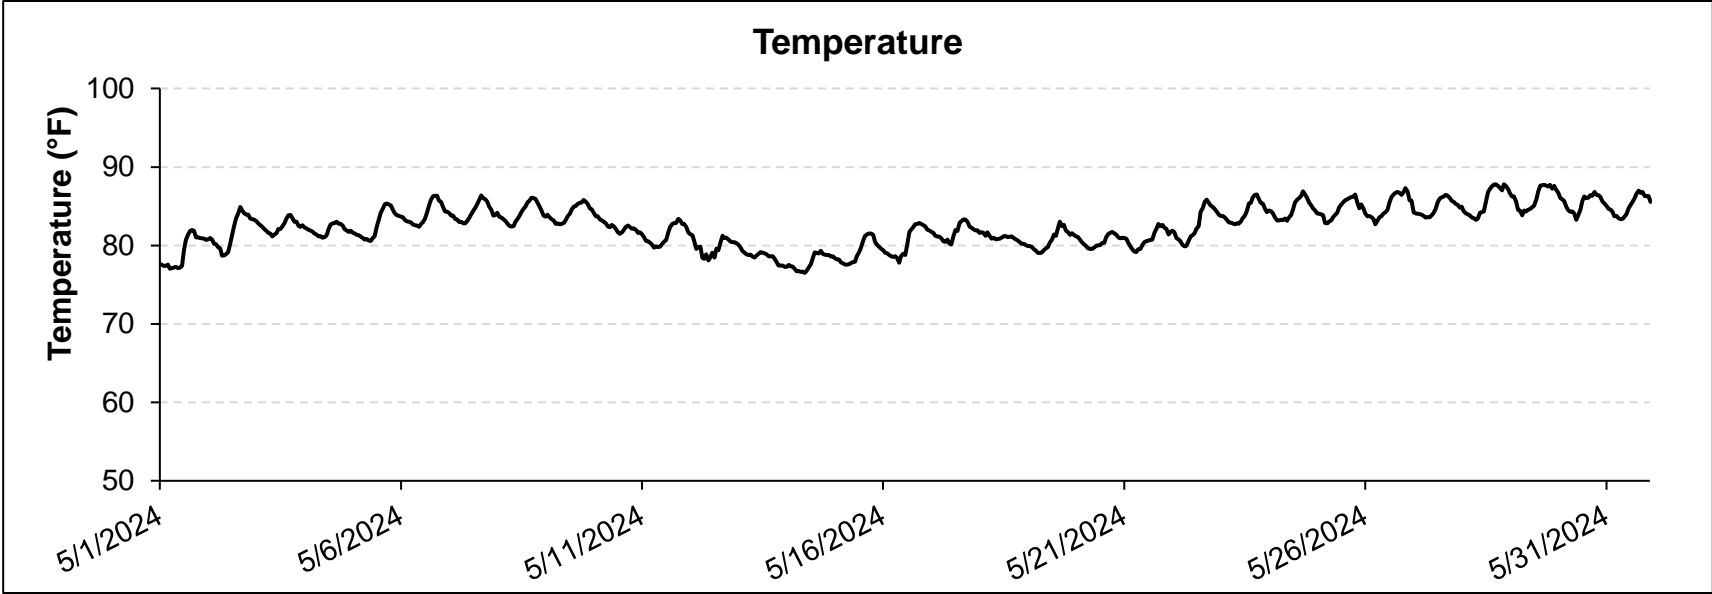

Alligator Harbor HSA, Alligator Harbor, Franklin County

May 2024

Florida State University Coastal and Marine Laboratory (FSUCML). Real-time and Continuous Seawater Monitoring System. Data accessed from the FSUCML website: <https://marinelab.fsu.edu/research/seawater-monitoring-system/>; accessed February 23, 2024.