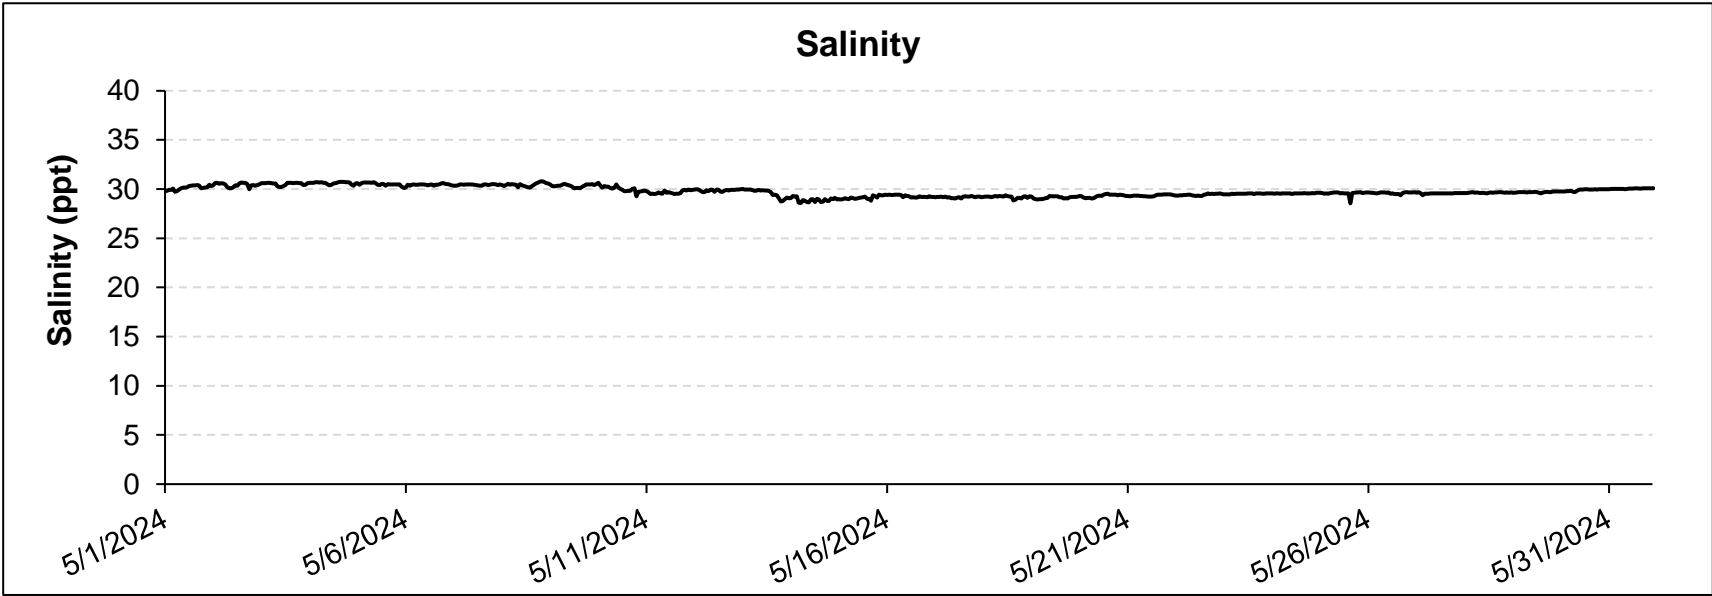

Alligator Harbor HSA, Alligator Harbor, Franklin County

May 2024

Florida State University Coastal and Marine Laboratory (FSUCML). Real-time and Continuous Seawater Monitoring System. Data accessed from the FSUCML website: <https://marinelab.fsu.edu/research/seawater-monitoring-system/>; accessed February 23, 2024.