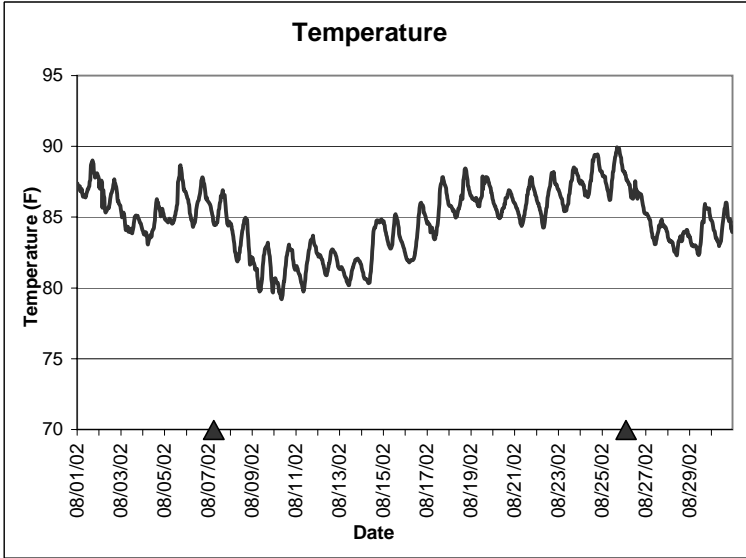

**Pine Island Lease Area, Dixie County
August 2002**

▲ Monitoring equipment exchanged (sonde deployment)
Refer to QA/QC log for additional information