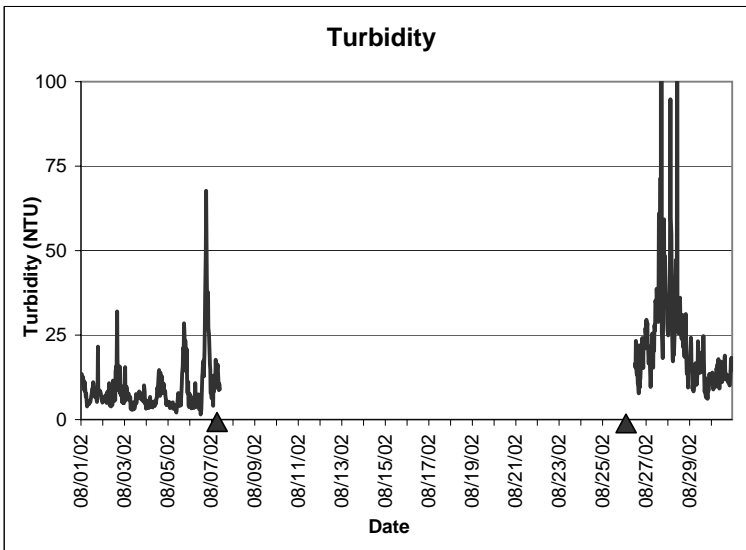

**Pine Island Lease Area, Dixie County
August 2002**

▲ Monitoring equipment exchanged (sonde deployment)
Refer to QA/QC log for additional information