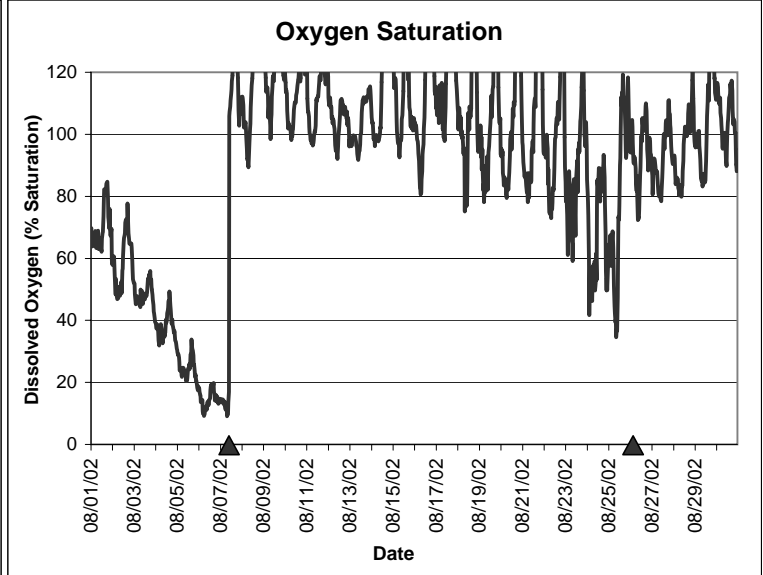

**Pine Island Lease Area, Dixie County
August 2002**

▲ Monitoring equipment exchanged (sonde deployment)
Refer to QA/QC log for additional information