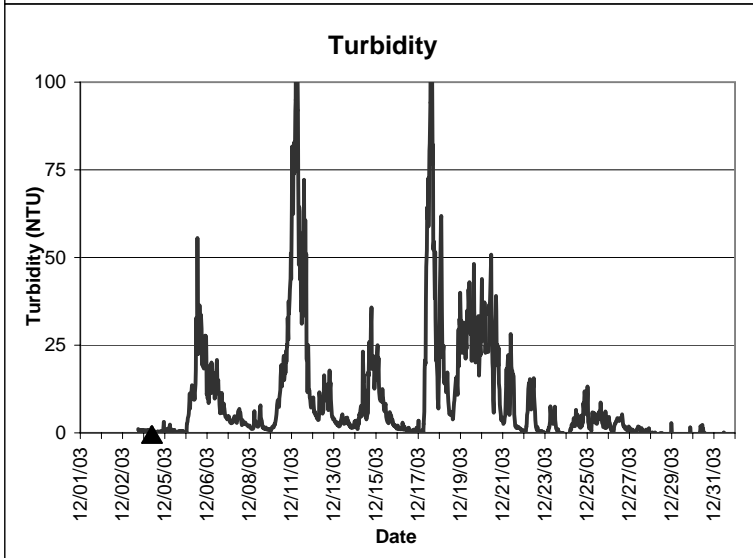

Pine Island Lease Area, Dixie County
December 2003

▲ Monitoring equipment exchanged (sonde deployment)
Refer to QA/QC log for additional information.