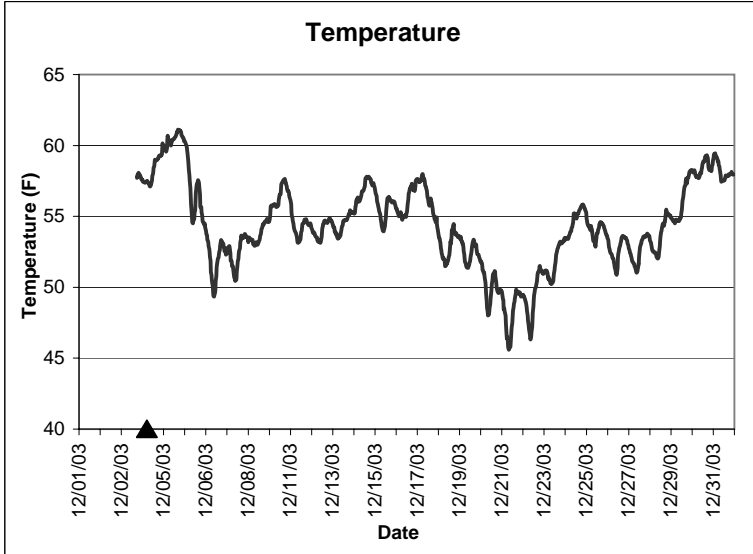

Pine Island Lease Area, Dixie County
December 2003

▲ Monitoring equipment exchanged (sonde deployment)
Refer to QA/QC log for additional information.