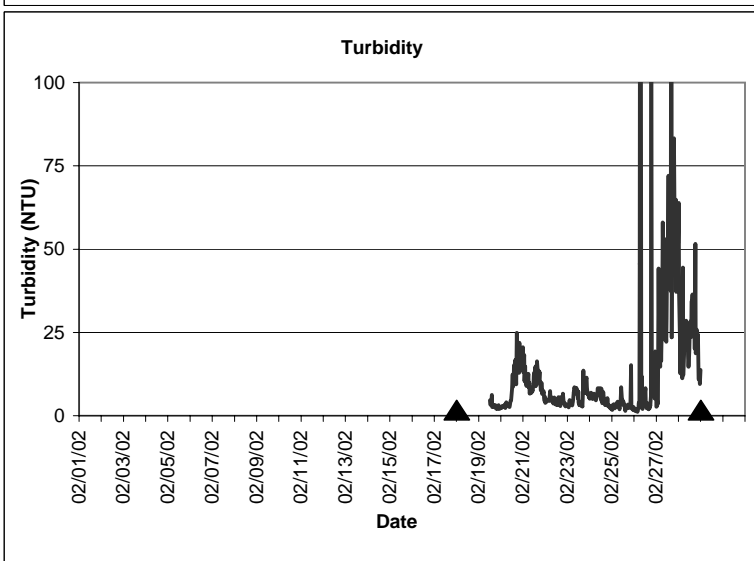

**Pine Island Lease Area, Dixie County
February 2002**

▲ Monitoring equipment exchanged (sonde deployment)
Refer to QA/QC log for additional information