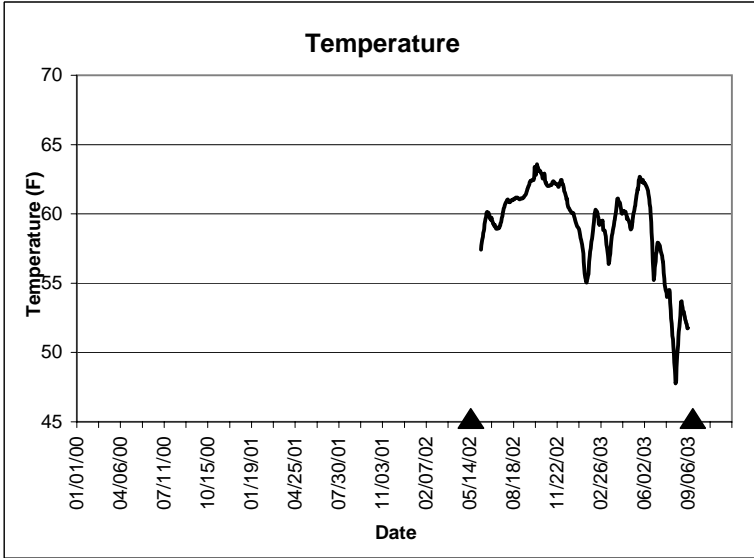

**Pine Island Lease Area, Dixie County
February 2002**

▲ Monitoring equipment exchanged (sonde deployment)
Refer to QA/QC log for additional information