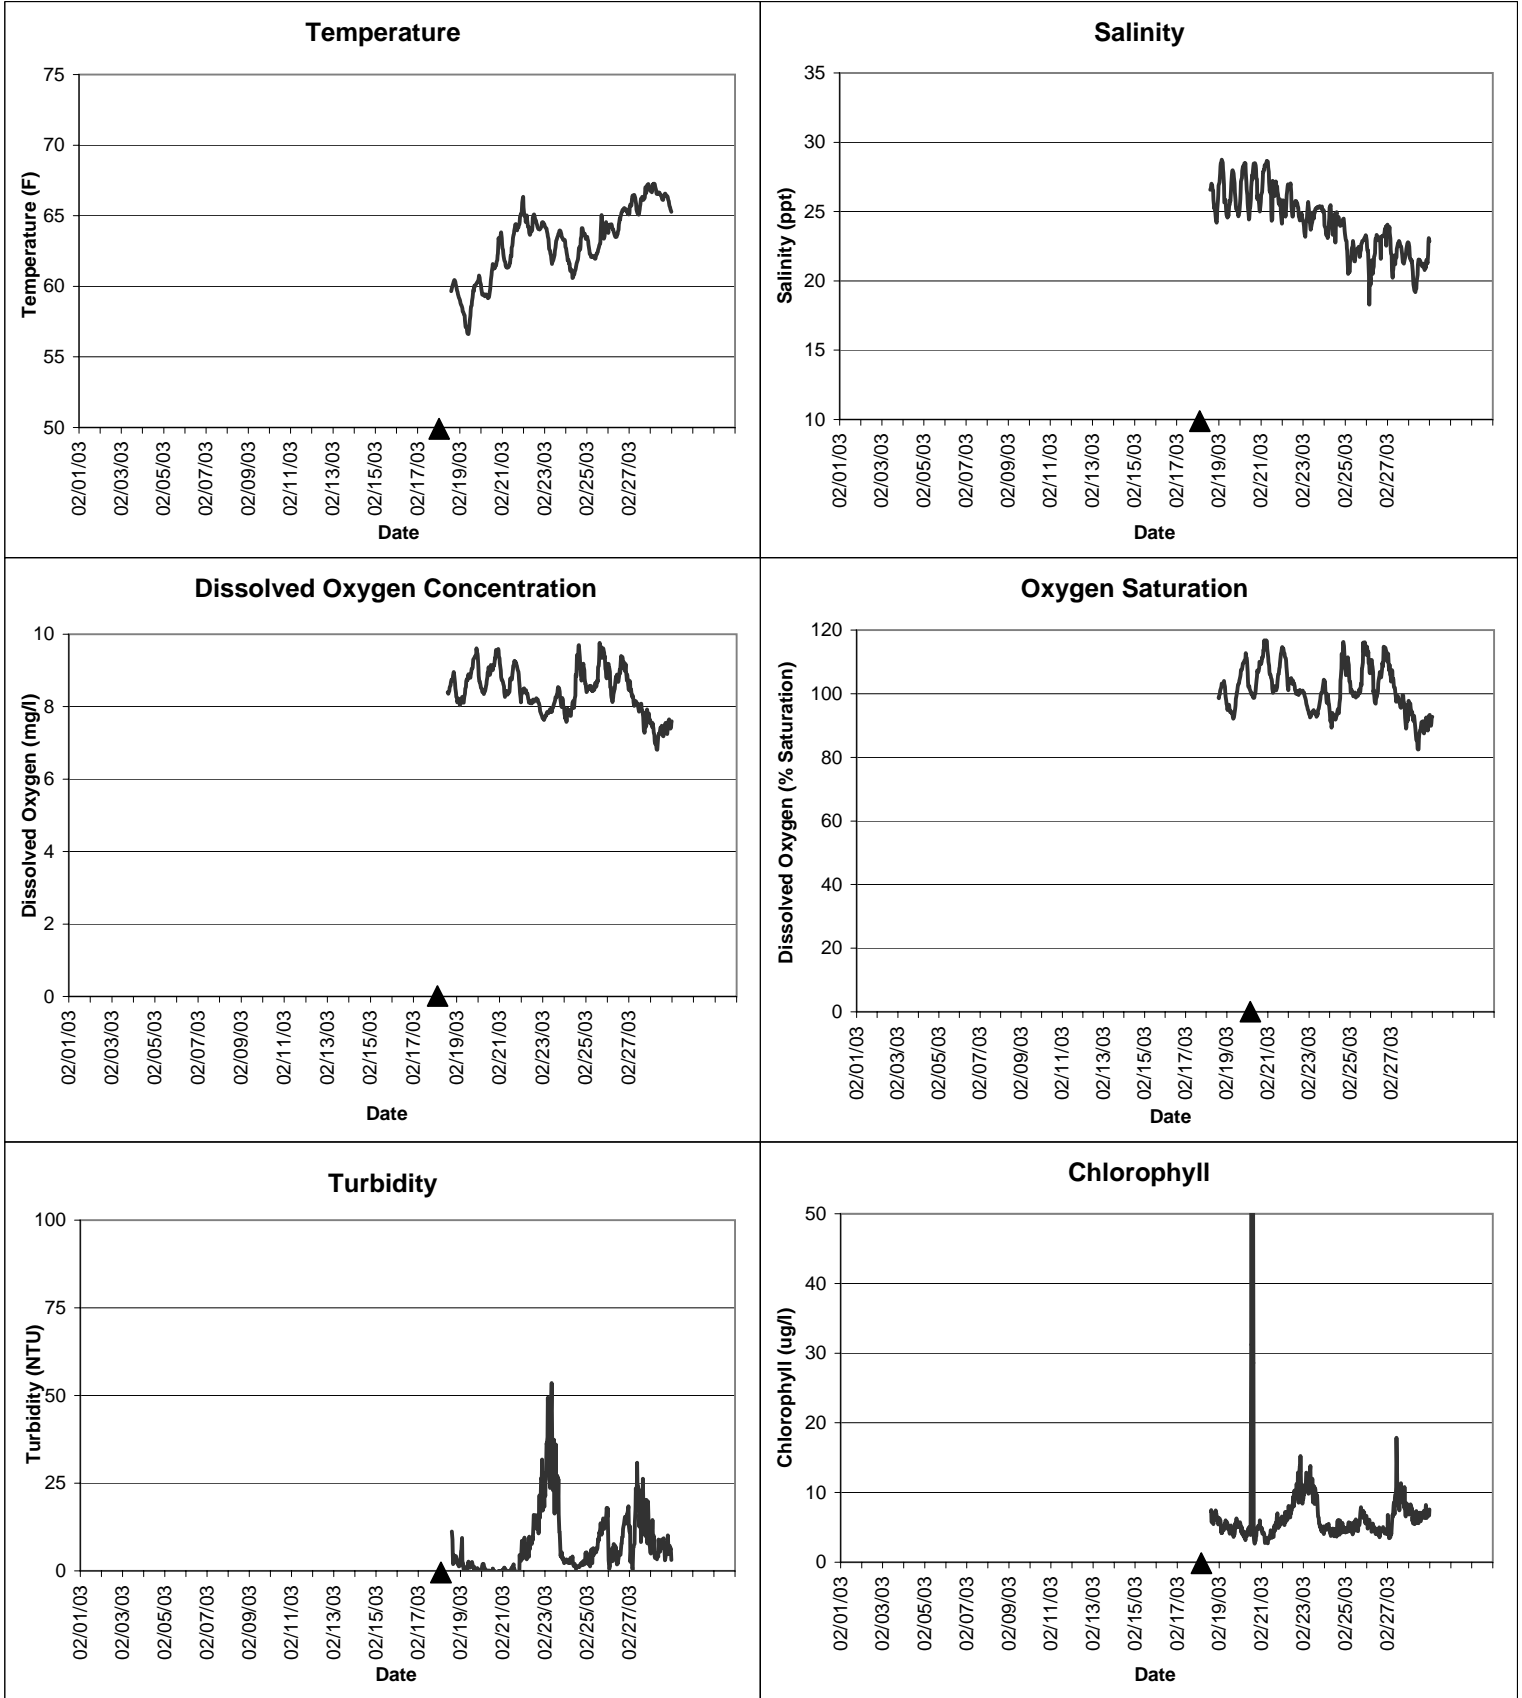

**Pine Island Lease Area, Dixie County
February 2003**

▲ Monitoring equipment exchanged (sonde deployment).
Refer to QA/QC log for additional information.