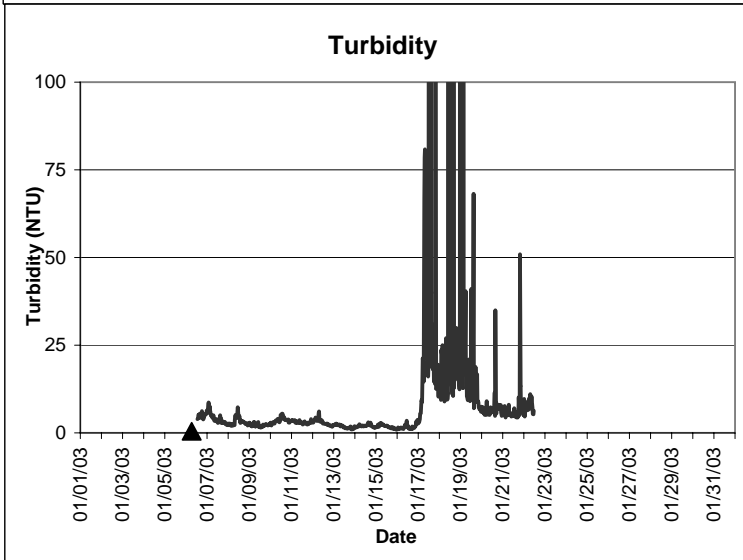

Pine Island Lease Area, Dixie County  
January 2003

▲ Monitoring equipment exchanged (sonde deployment).  
Refer to QA/QC log for additional information.