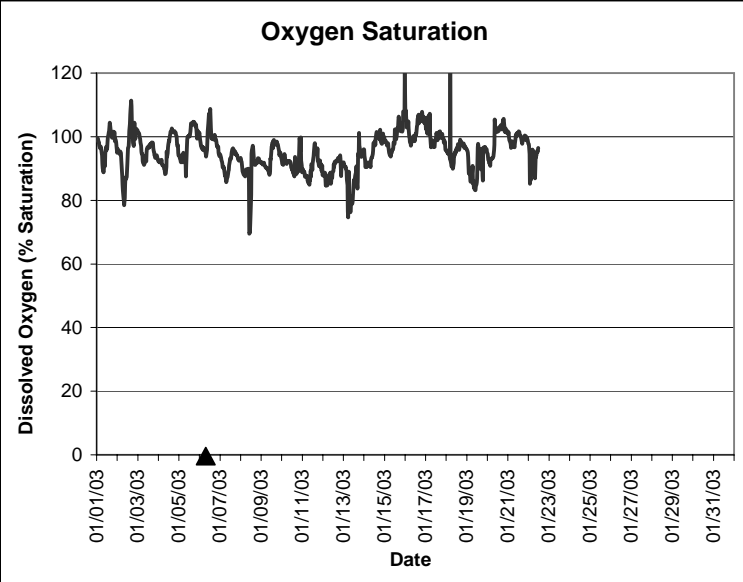

Pine Island Lease Area, Dixie County  
January 2003

▲ Monitoring equipment exchanged (sonde deployment).  
Refer to QA/QC log for additional information.