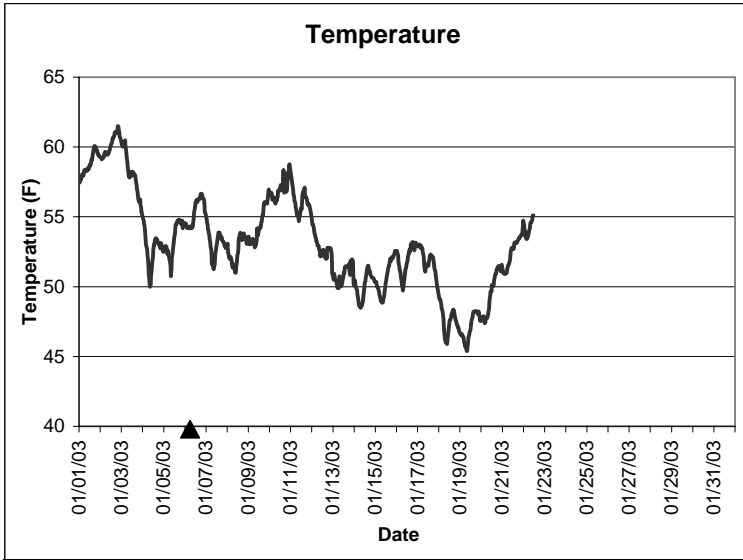

Pine Island Lease Area, Dixie County  
January 2003

▲ Monitoring equipment exchanged (sonde deployment).  
Refer to QA/QC log for additional information.