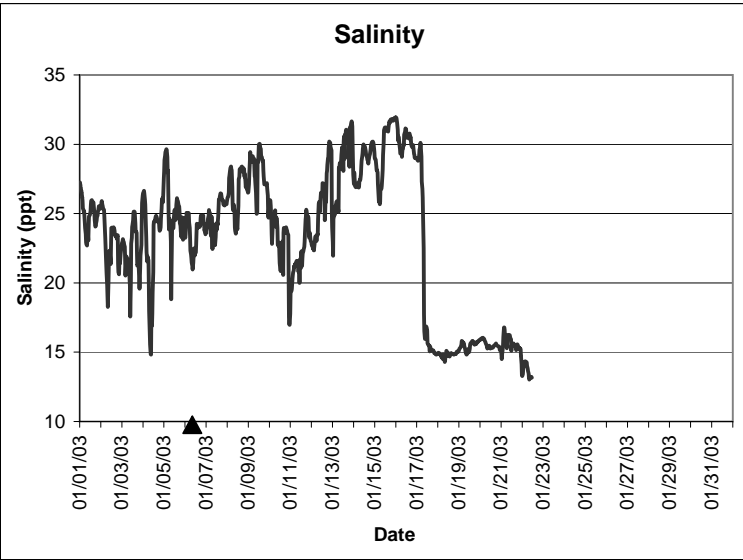

Pine Island Lease Area, Dixie County  
January 2003

▲ Monitoring equipment exchanged (sonde deployment).  
Refer to QA/QC log for additional information.