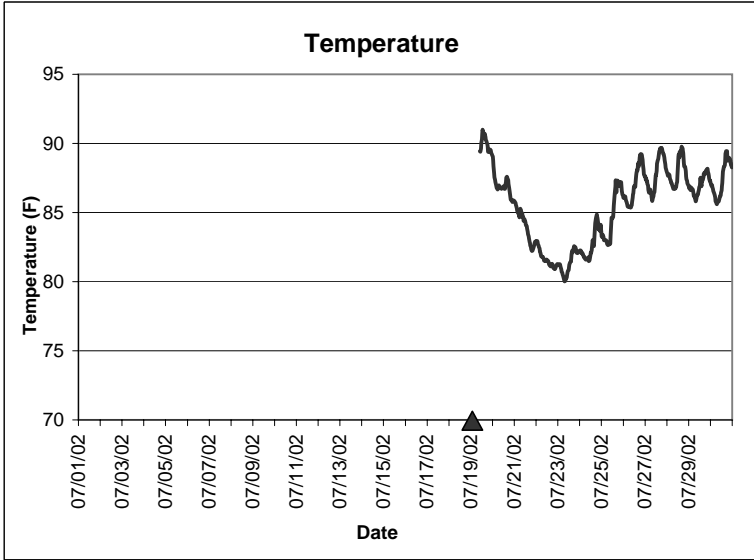

Pine Island Lease Area, Dixie County
July 2002

▲ Monitoring equipment exchanged (sonde deployment)
Refer to QA/QC manual for additional information