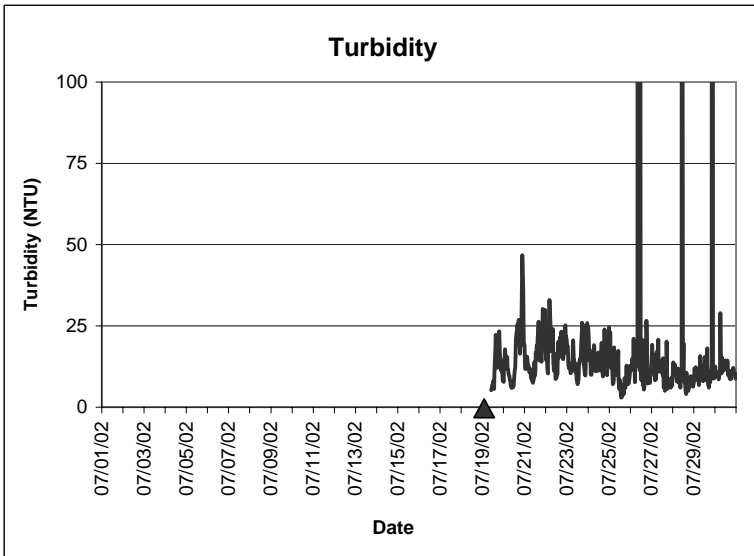

Pine Island Lease Area, Dixie County
July 2002

▲ Monitoring equipment exchanged (sonde deployment)
Refer to QA/QC manual for additional information