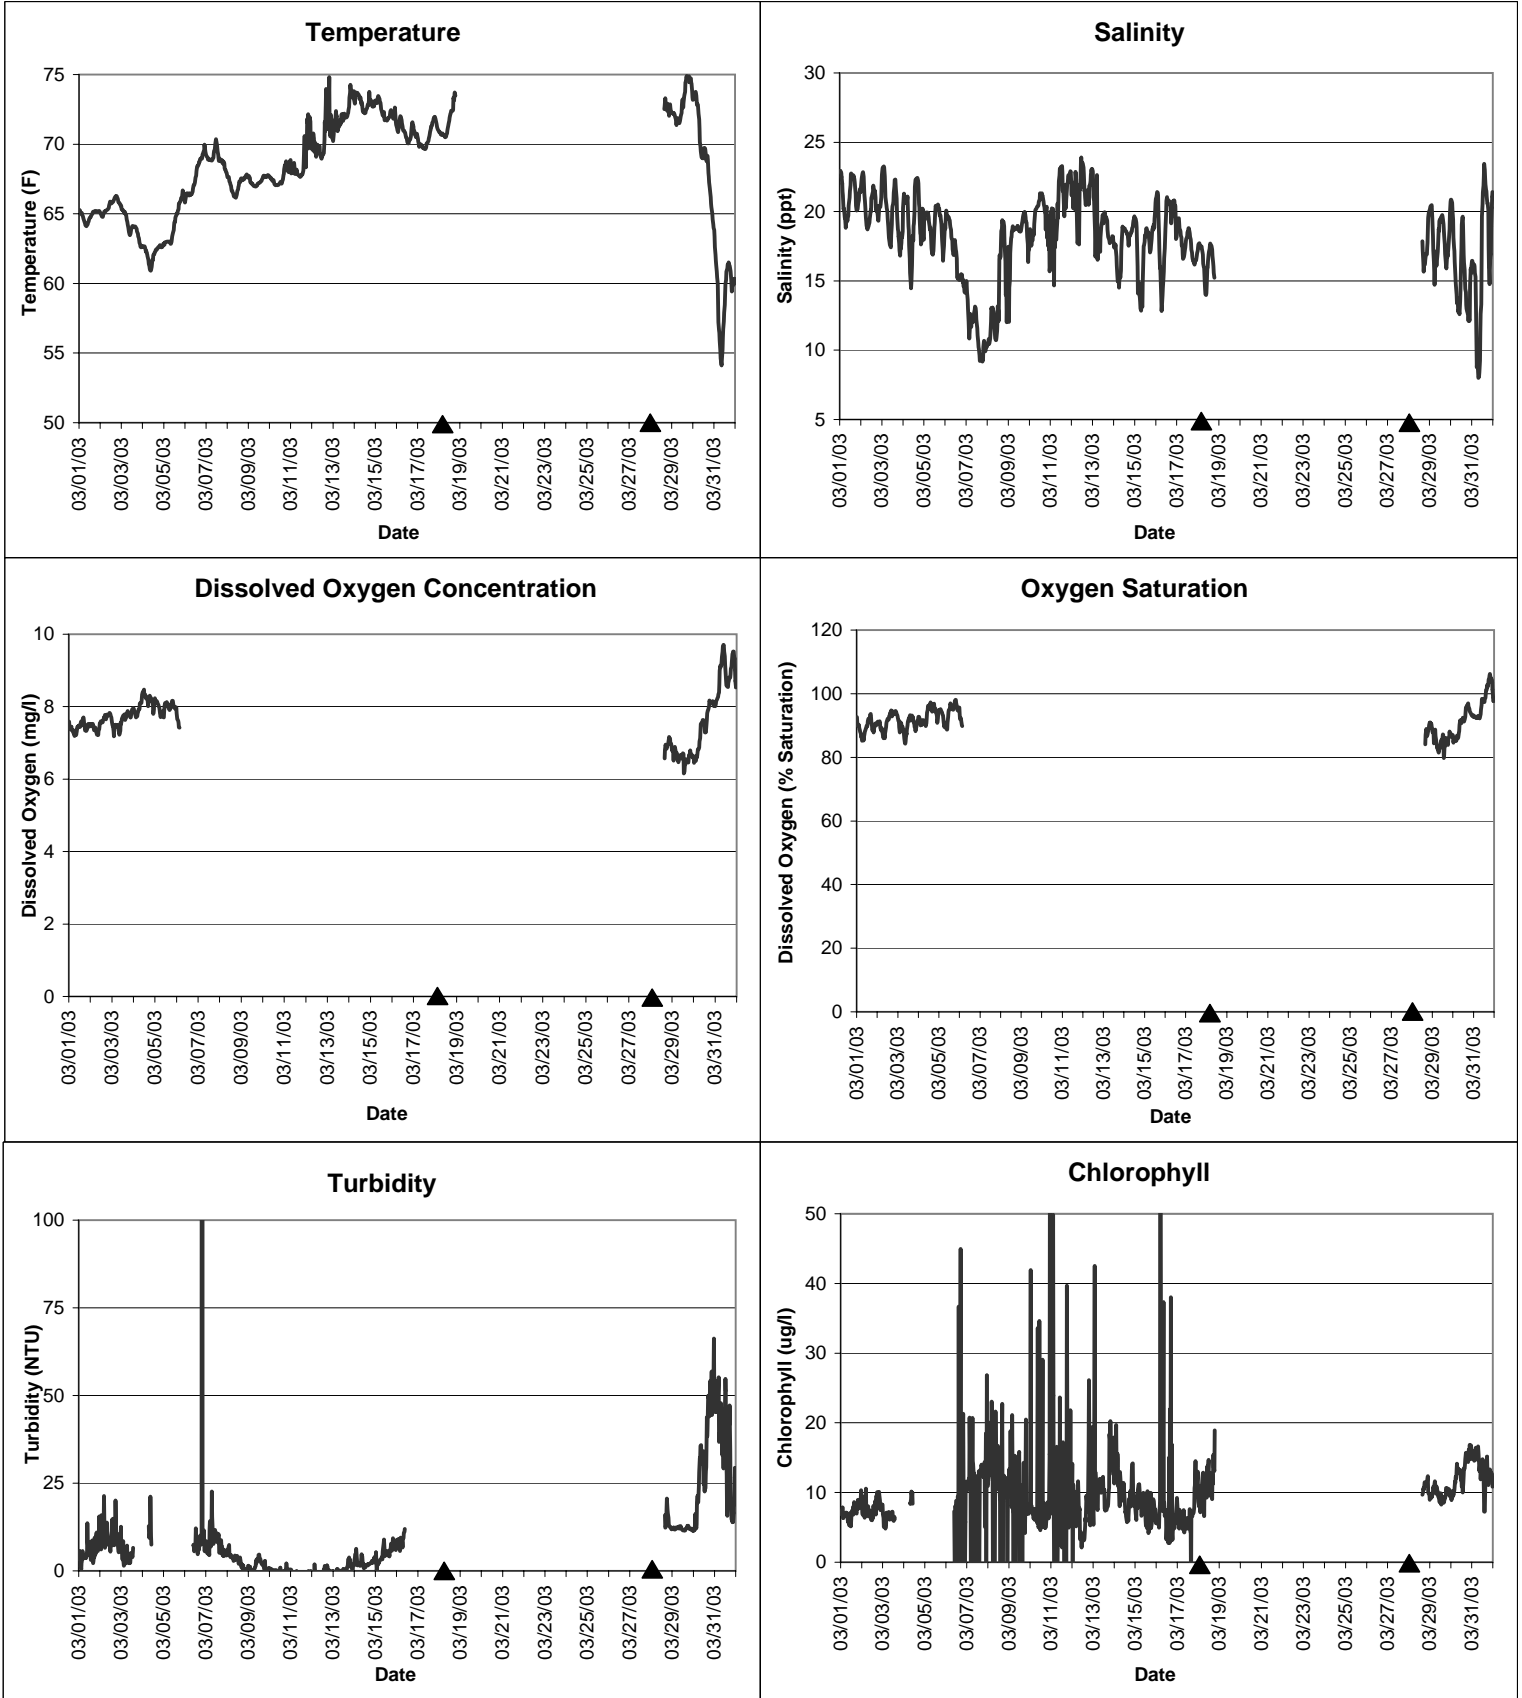

**Pine Island Lease Area, Dixie County
March 2003**

▲ Monitoring equipment exchanged (sonde deployment).
Refer to QA/QC log for additional information.