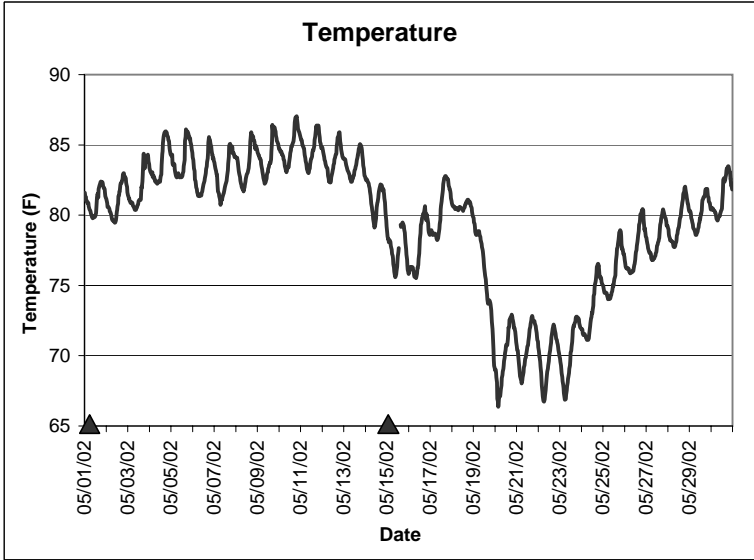

**Pine Island Lease Area, Dixie County
May 2002**

▲ Monitoring equipment exchanged (sonde deployment)
Refer to QA/QC log for additional information