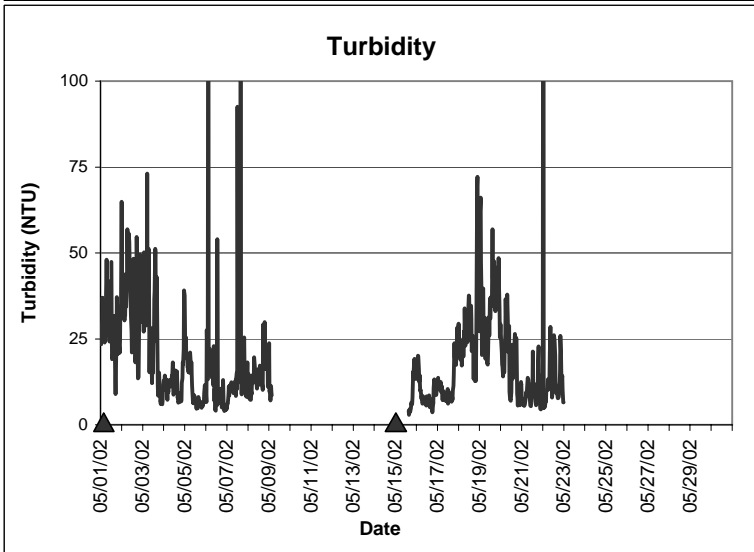

**Pine Island Lease Area, Dixie County
May 2002**

▲ Monitoring equipment exchanged (sonde deployment)
Refer to QA/QC log for additional information