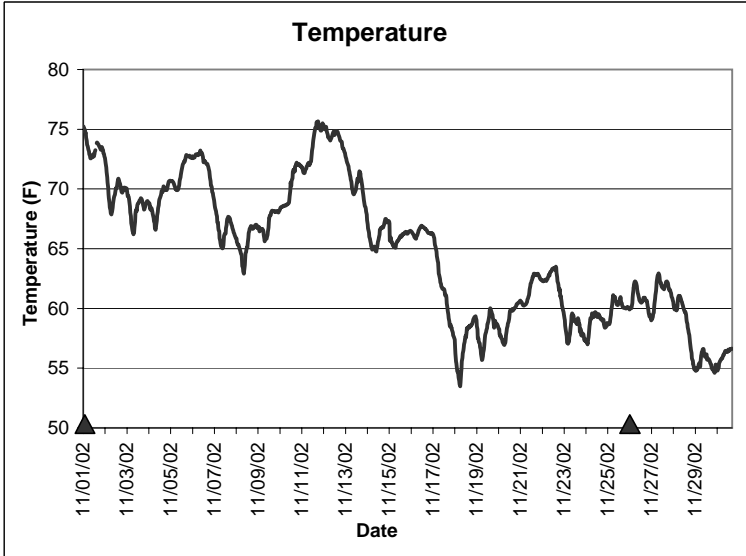

**Pine Island Lease Area, Dixie County
November 2002**

▲ Monitoring equipment exchanged (sonde deployment)
Refer to QA/QC log for additional information