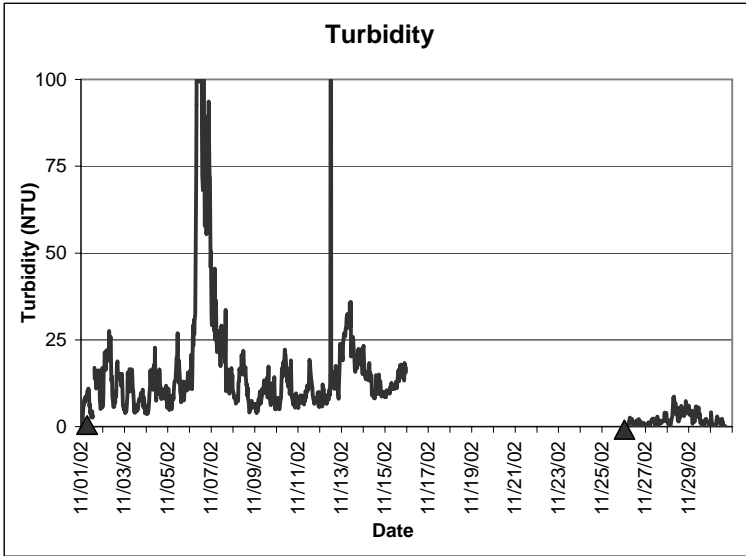

**Pine Island Lease Area, Dixie County
November 2002**

▲ Monitoring equipment exchanged (sonde deployment)
Refer to QA/QC log for additional information