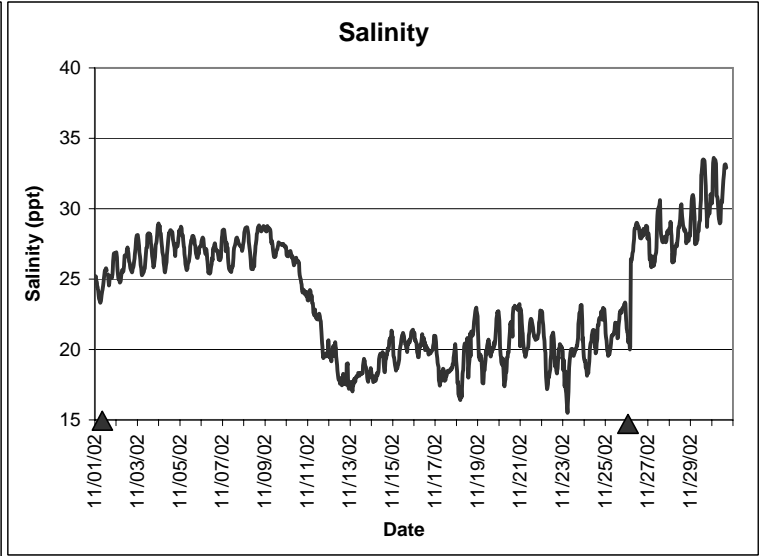

**Pine Island Lease Area, Dixie County
November 2002**

▲ Monitoring equipment exchanged (sonde deployment)
Refer to QA/QC log for additional information