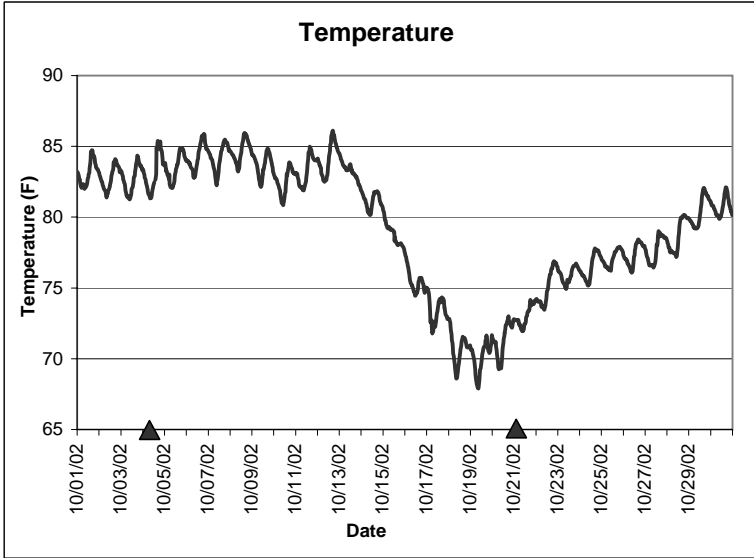

**Pine Island Lease Area, Dixie County  
October 2002**

▲ Monitoring equipment exchanged (sonde deployment)  
Refer to QA/QC log for additional information