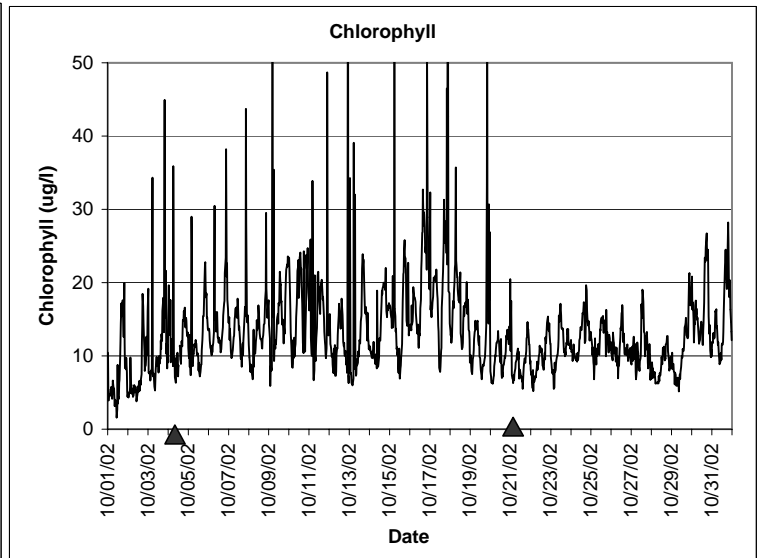

**Pine Island Lease Area, Dixie County  
October 2002**

▲ Monitoring equipment exchanged (sonde deployment)  
Refer to QA/QC log for additional information