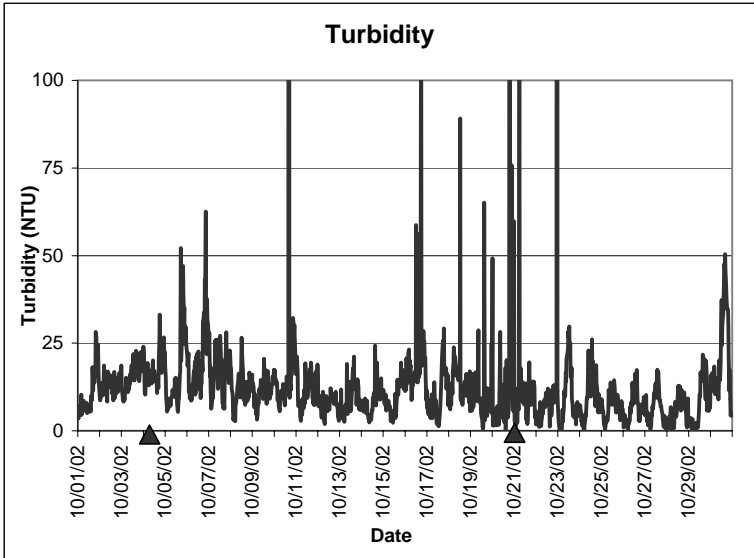

**Pine Island Lease Area, Dixie County  
October 2002**

▲ Monitoring equipment exchanged (sonde deployment)  
Refer to QA/QC log for additional information