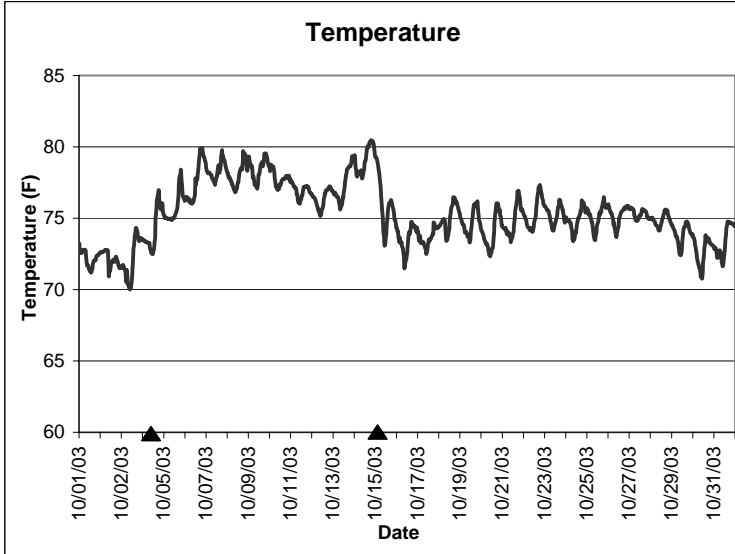

**Pine Island Lease Area, Dixie County
October 2003**

▲ Monitoring equipment exchanged (sonde deployment)
Refer to QA/QC log for additional information