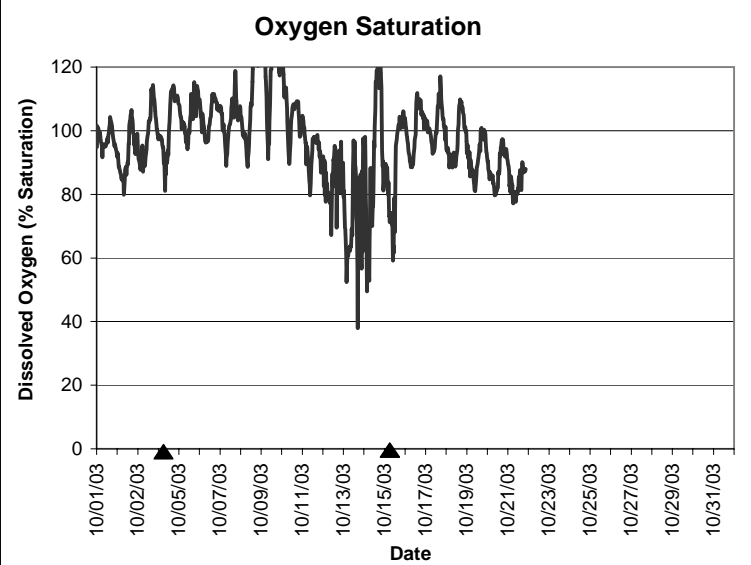

**Pine Island Lease Area, Dixie County
October 2003**

▲ Monitoring equipment exchanged (sonde deployment)
Refer to QA/QC log for additional information