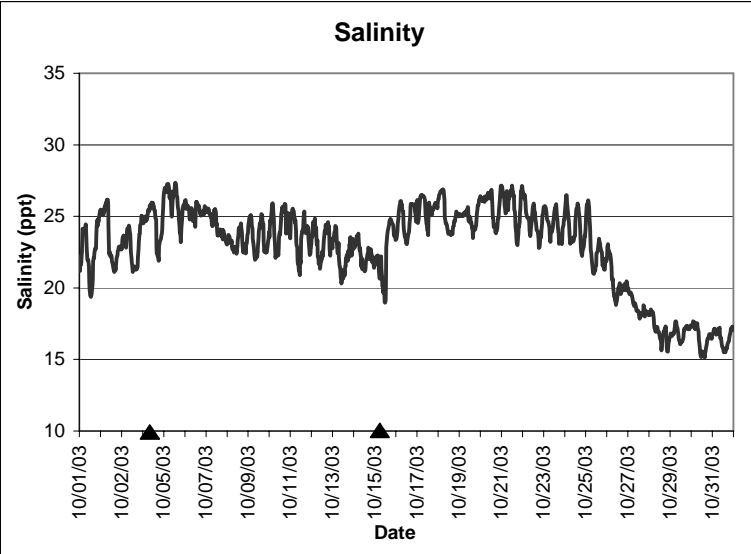

**Pine Island Lease Area, Dixie County
October 2003**

▲ Monitoring equipment exchanged (sonde deployment)
Refer to QA/QC log for additional information