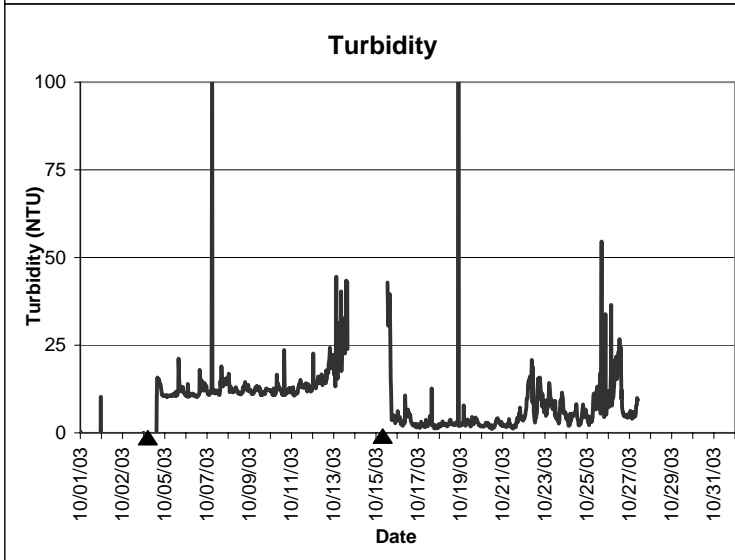

**Pine Island Lease Area, Dixie County
October 2003**

▲ Monitoring equipment exchanged (sonde deployment)
Refer to QA/QC log for additional information